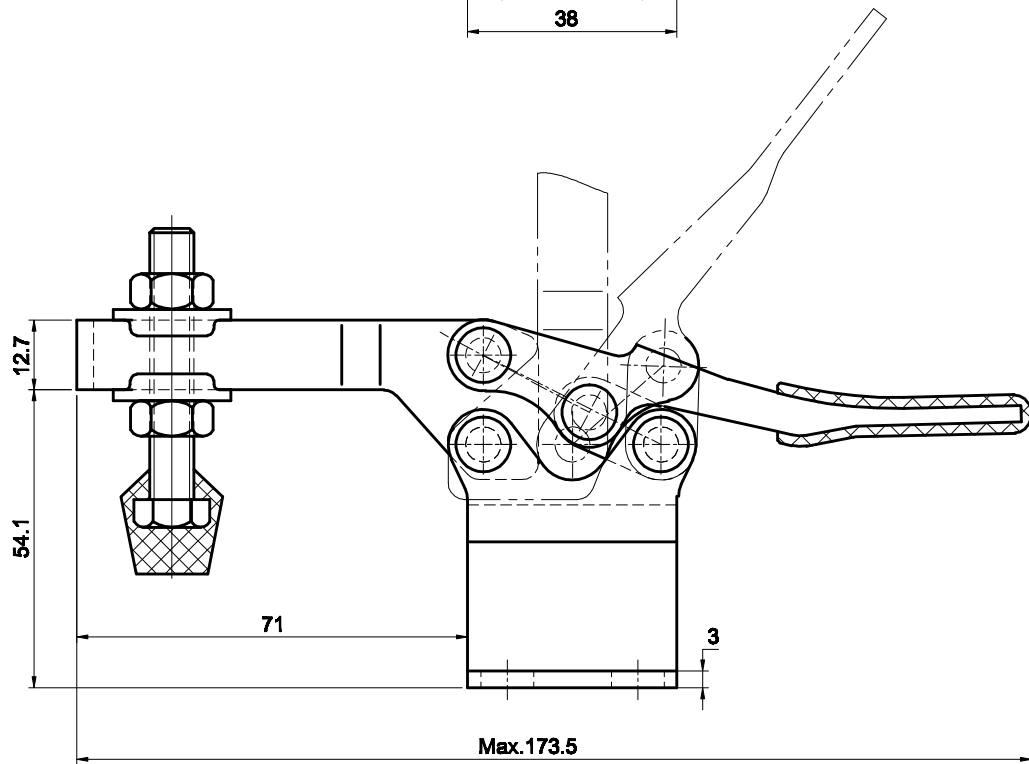

PART NUMBER: CH-225-DHB

BAR OPENS:90°

HANDLE OPENS:65°

SPINDLE SUPPLIED:CH-FC-56212