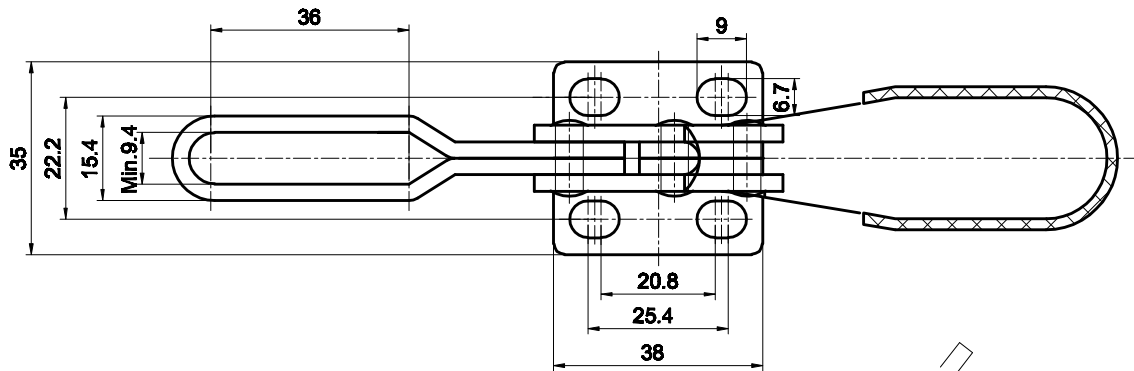

PART NUMBER: CH-225-DHB

BAR OPENS:90°

HANDLE OPENS:65°

SPINDLE SUPPLIED:CH-FC-56212