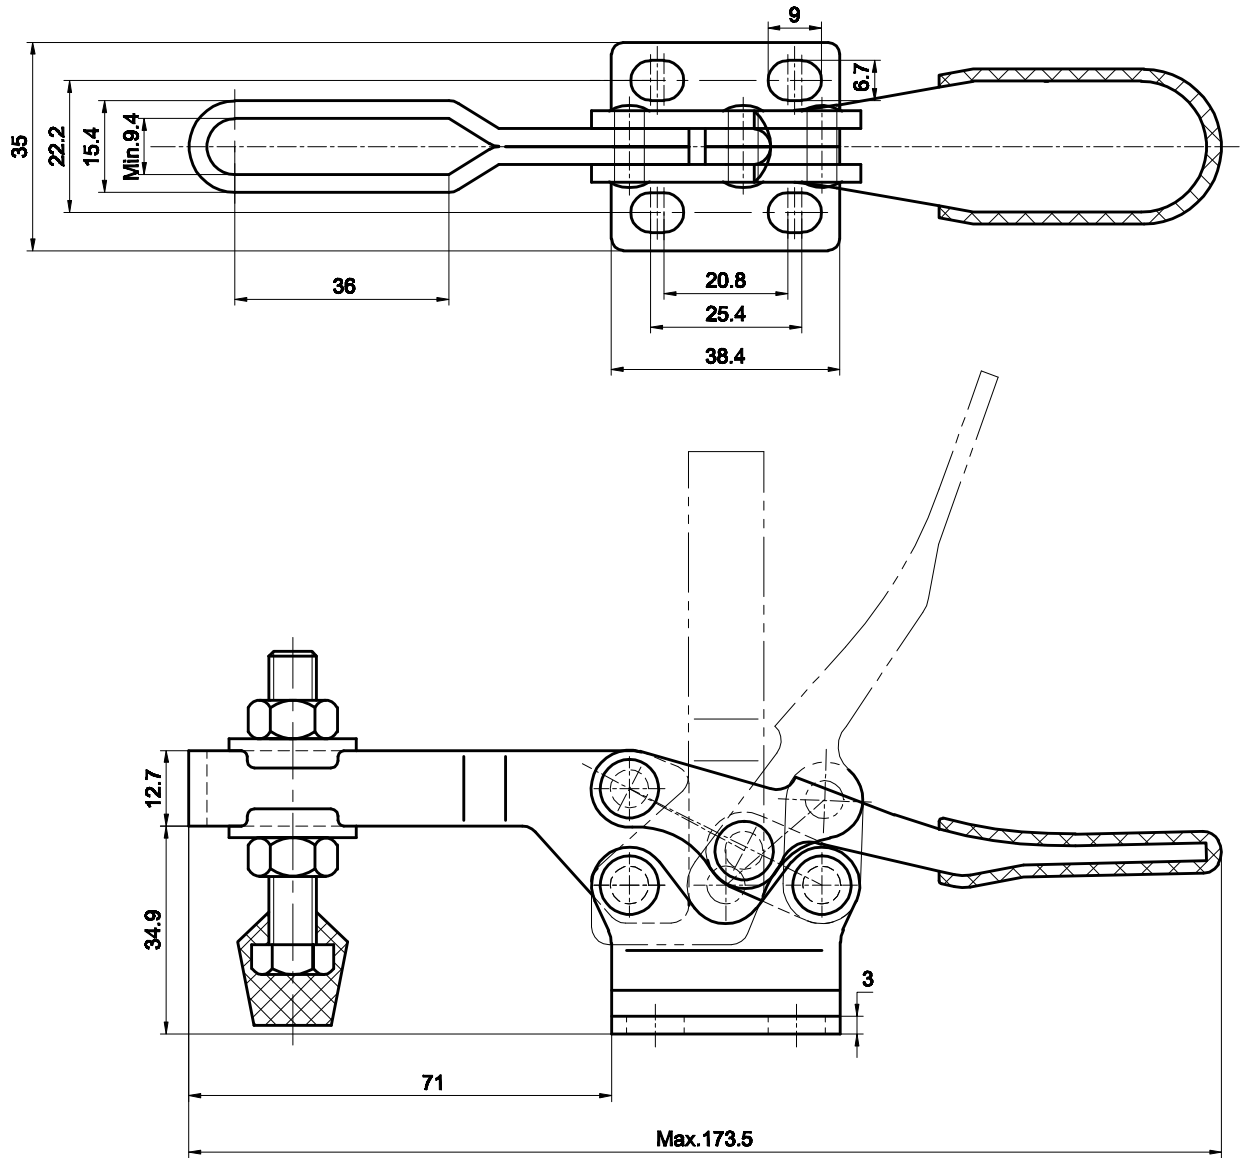

PART NUMBER: **CH-225-D**

BAR OPENS: 90°

HANDLE OPENS: 65°

SPINDLE SUPPLIED: CH-FC-56212