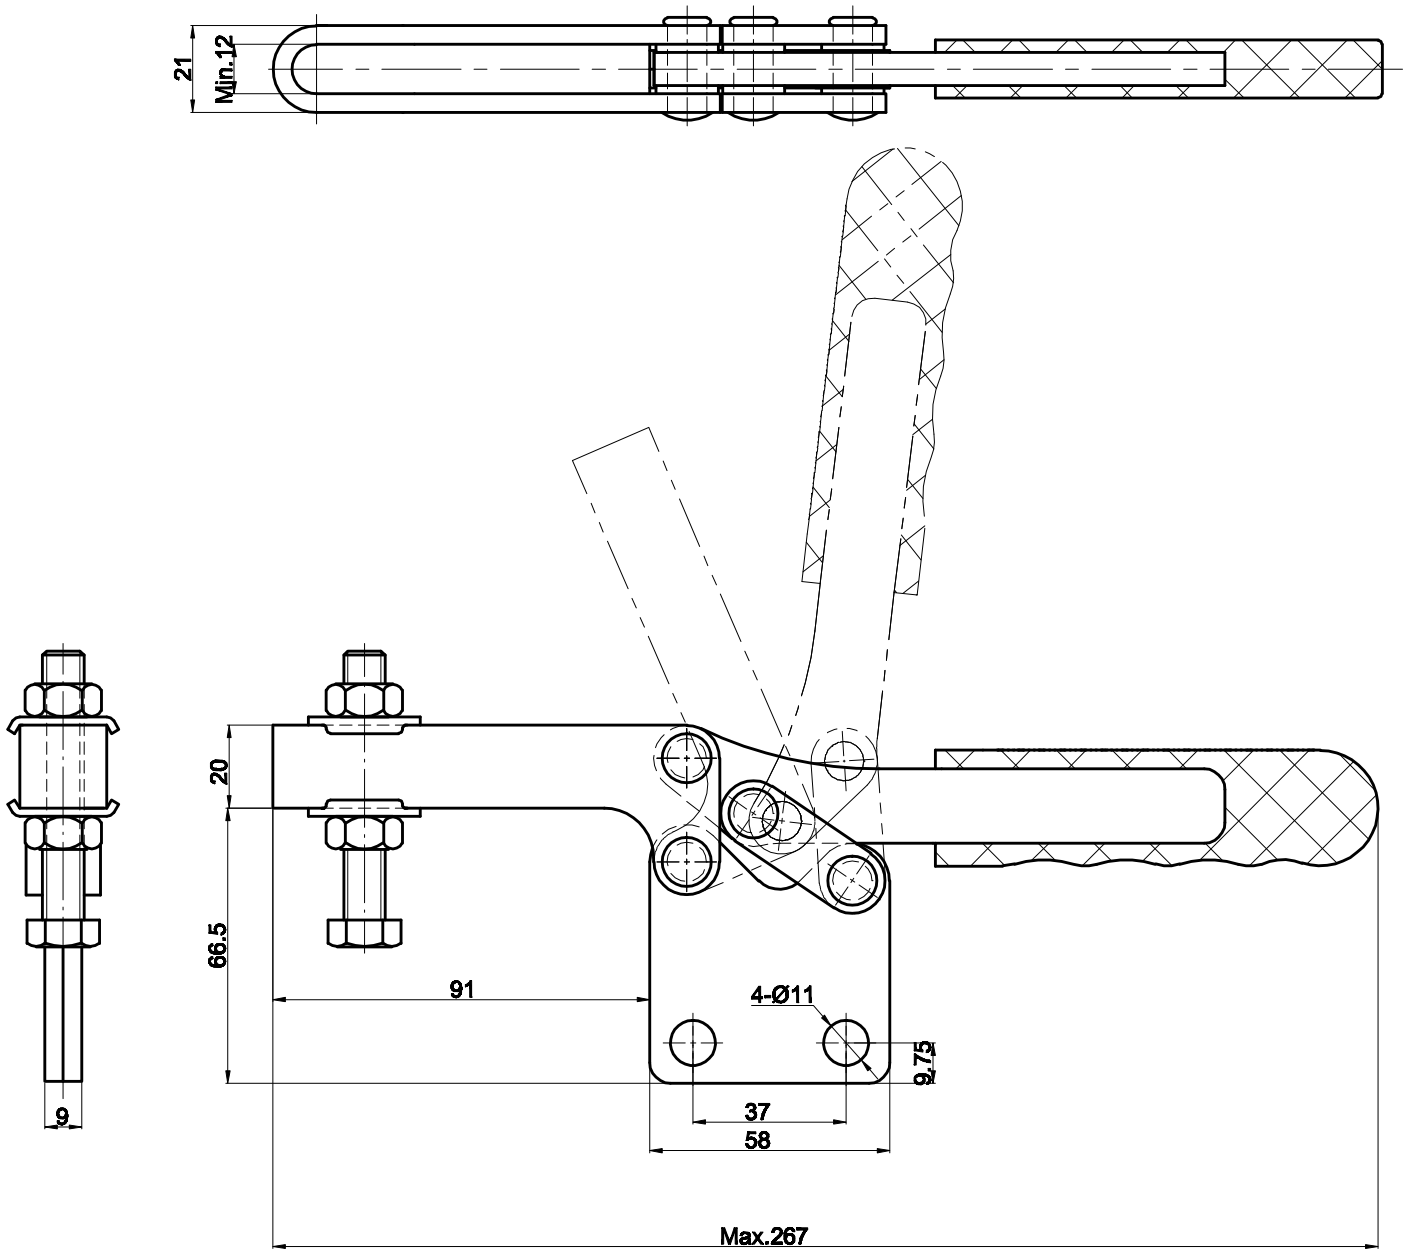

PART NUMBER: CH-22384

BAR OPENS:65°

HANDLE OPENS:85°

SPINDLE SUPPLIED:CH-SA-106515