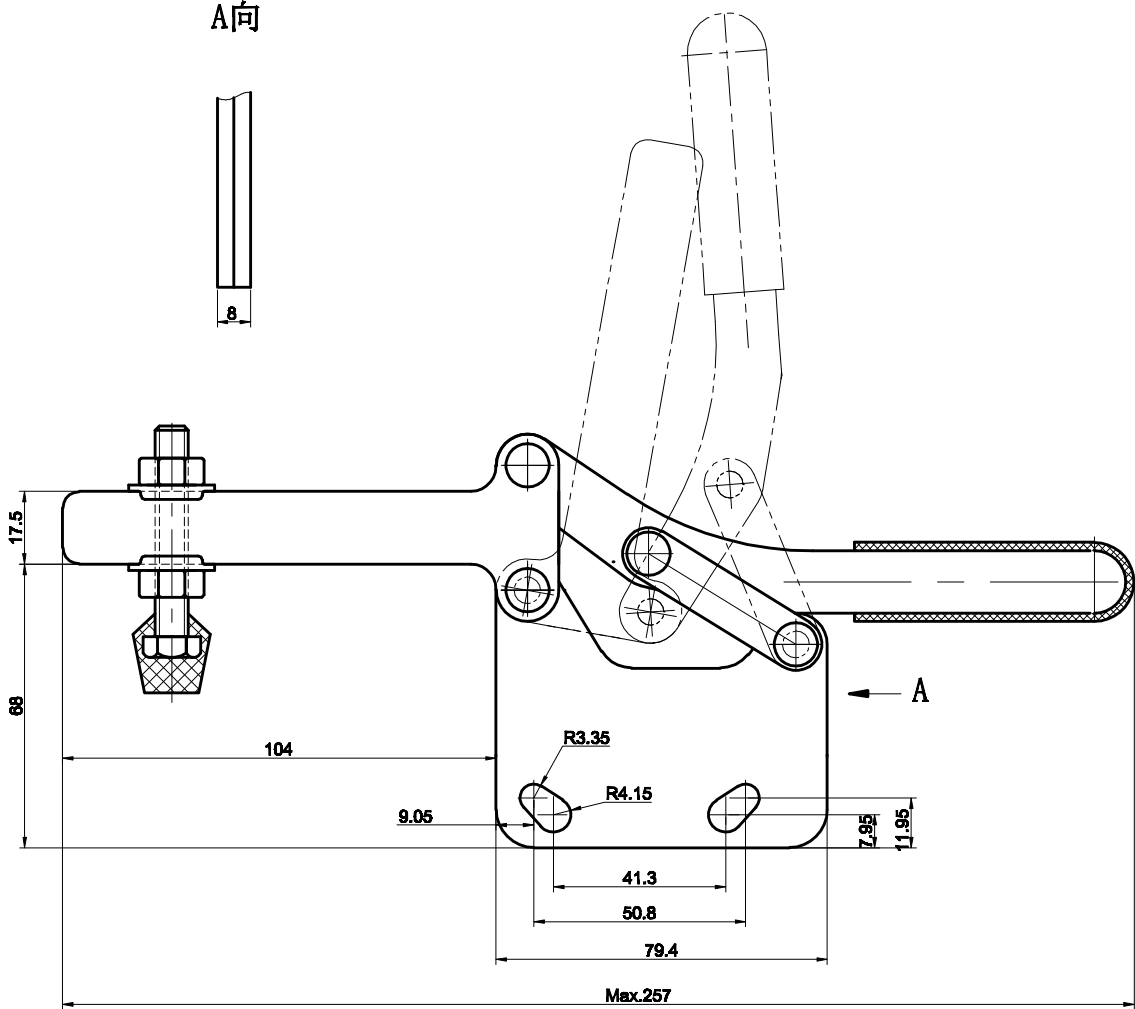

PART NUMBER: CH-22240

A向

BAR OPENS:100°  
HANDLE OPENS:94°  
SPINDLE SUPPLIED:CH-FC-56212