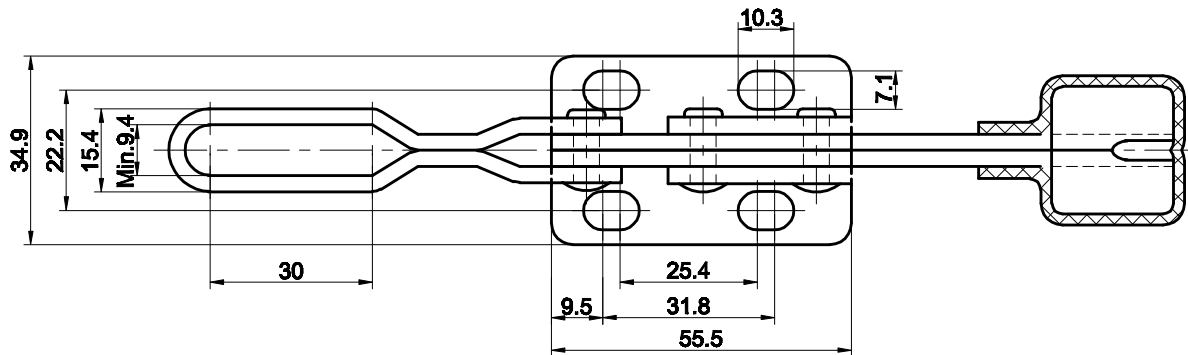

PART NUMBER: CH-22165

BAR OPENS:96°  
HANDLE OPENS:88°  
SPINDLE SUPPLIED:CH-FC-56212