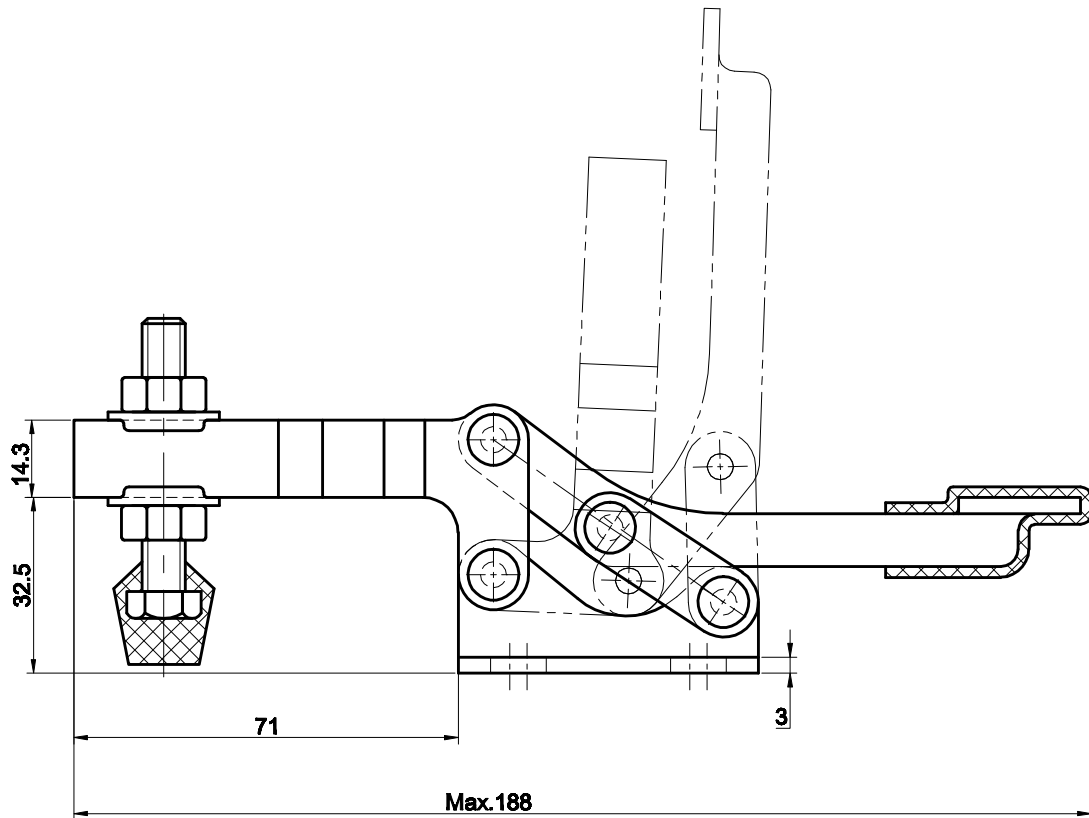

PART NUMBER: CH-22165

BAR OPENS:96°  
HANDLE OPENS:88°  
SPINDLE SUPPLIED:CH-FC-56212