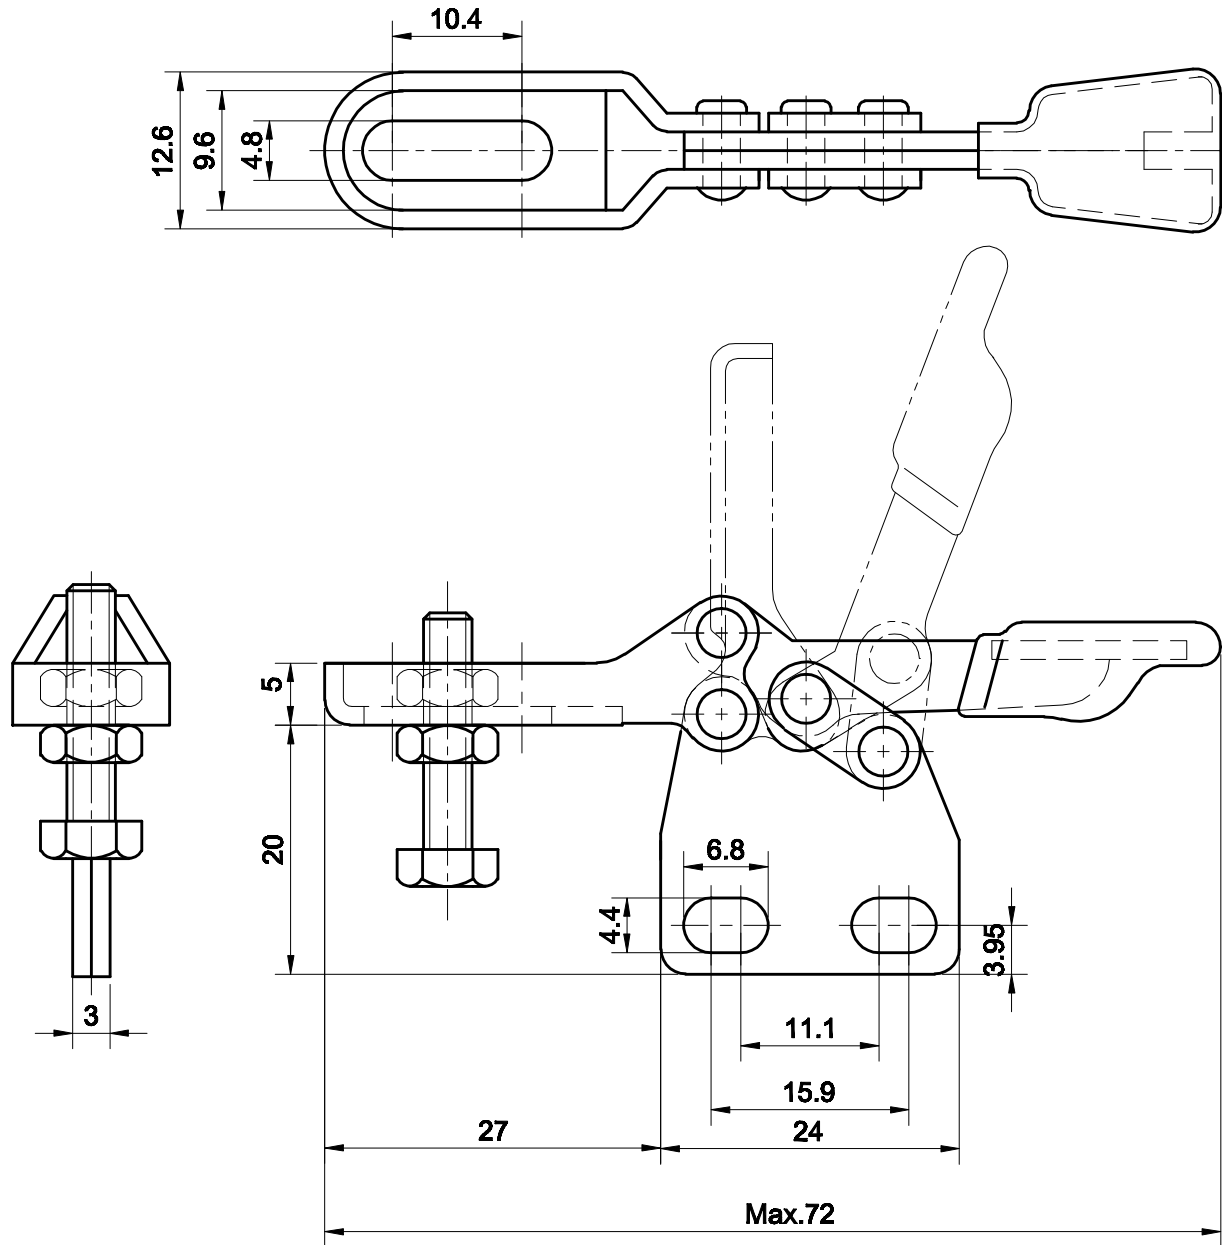

PARTNUMBER: CH-22030

BAR OPENS:90°

HANDLE OPENS:60°

SPINDLE SUPPLIED:CH-SA-08034