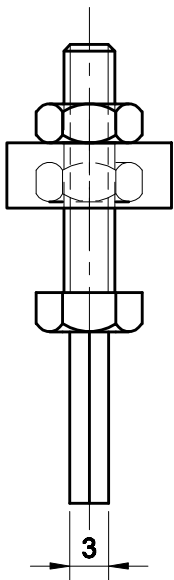

PARTNUMBER: CH-22010

BAR OPENS:90°
HANDLE OPENS:60°
SPINDLE SUPPLIED:CH-SA-08034