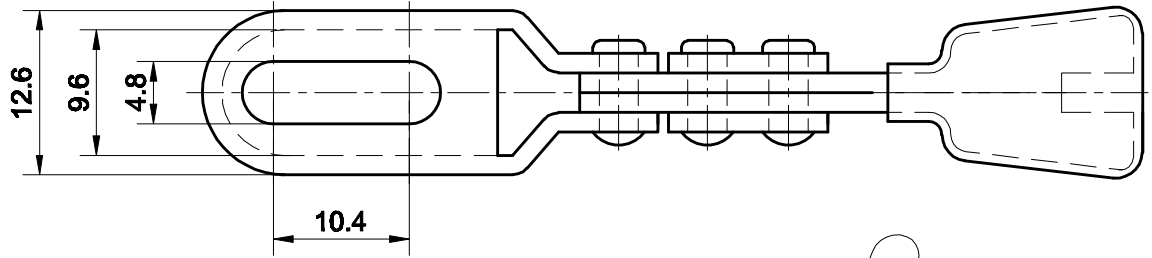

PARTNUMBER: CH-22010

BAR OPENS:90°
HANDLE OPENS:60°
SPINDLE SUPPLIED:CH-SA-08034