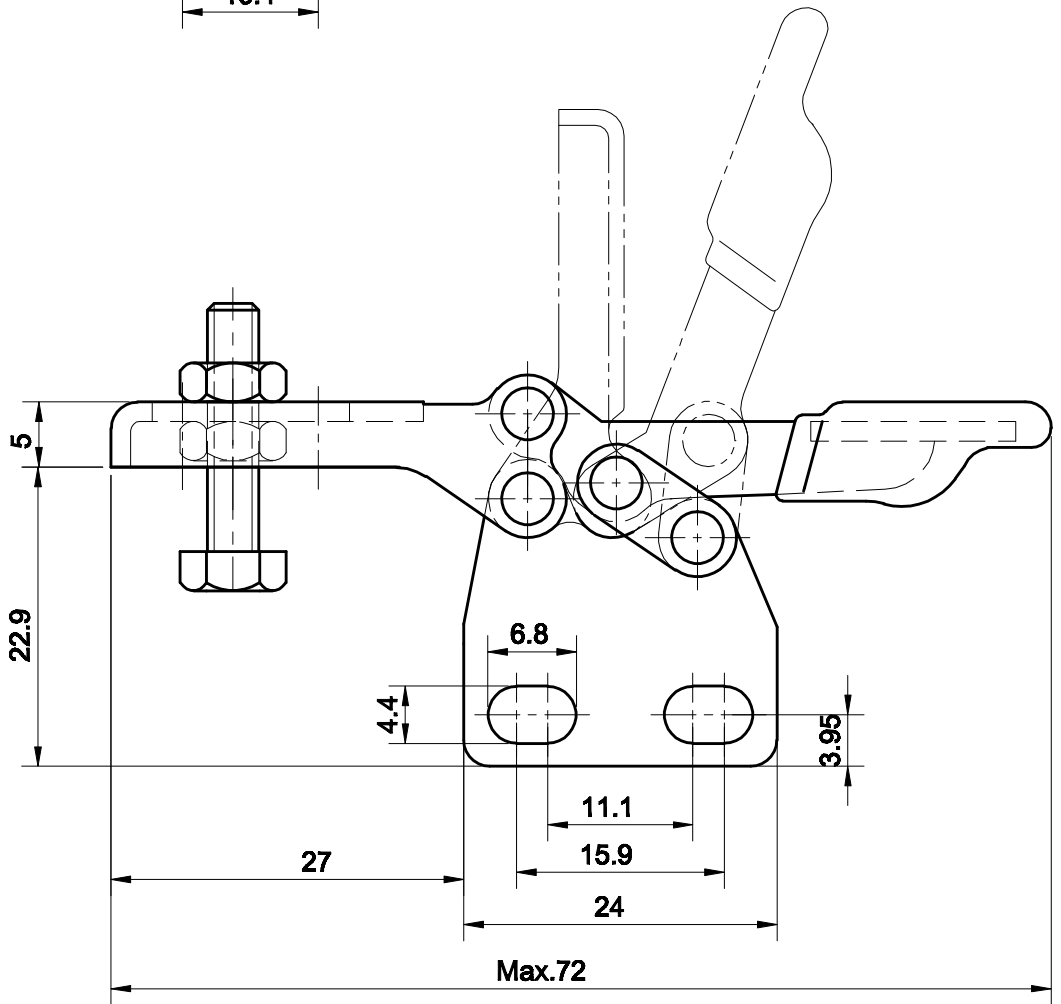

PARTNUMBER: CH-22010

BAR OPENS:90°
HANDLE OPENS:60°
SPINDLE SUPPLIED:CH-SA-08034