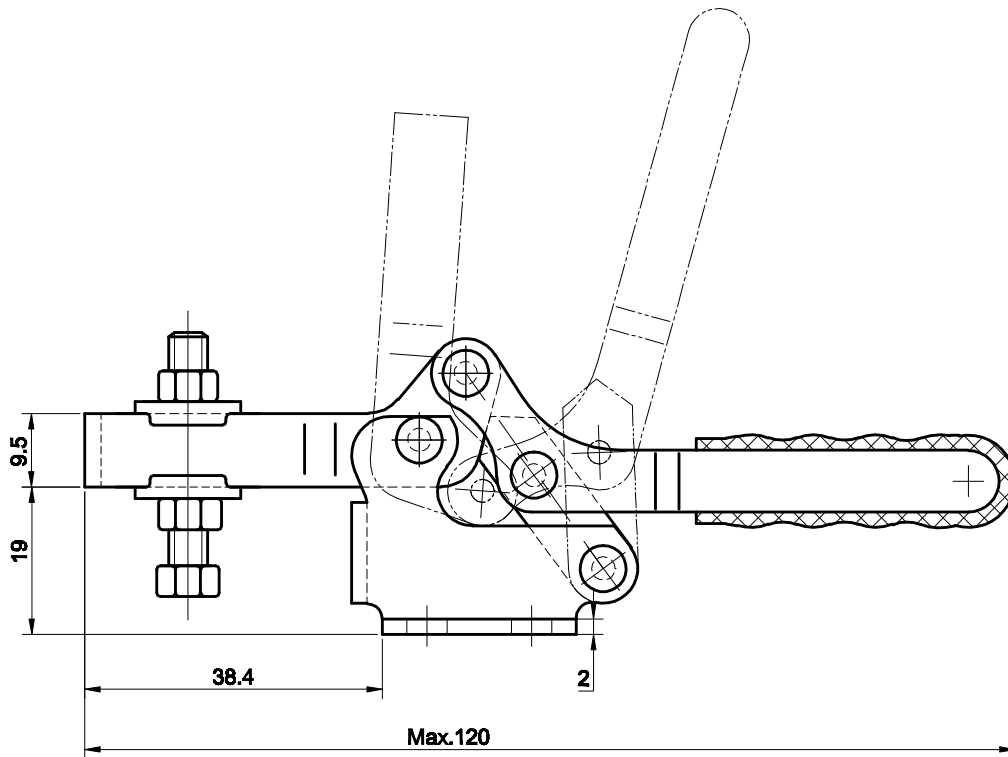

PART NUMBER: CH-20752-B

BAR OPENS:94°

HANDLE OPENS:76°

SPINDLE SUPPLIED:CH-SA-053008