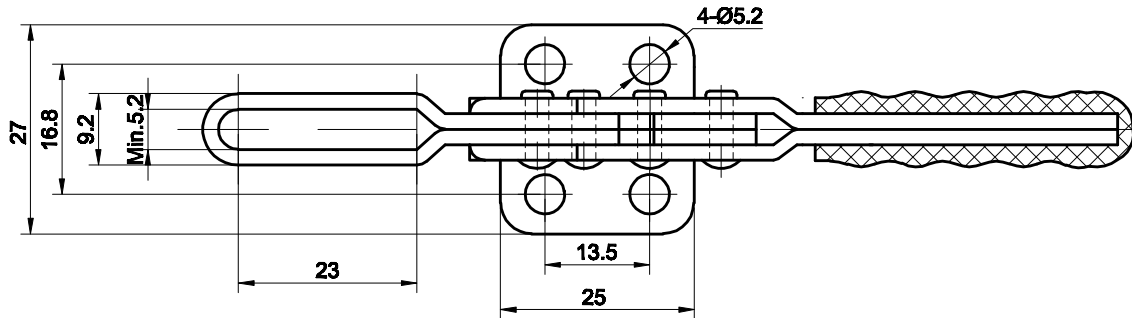

PART NUMBER: CH-20752-B

BAR OPENS:94°

HANDLE OPENS:76°

SPINDLE SUPPLIED:CH-SA-053008