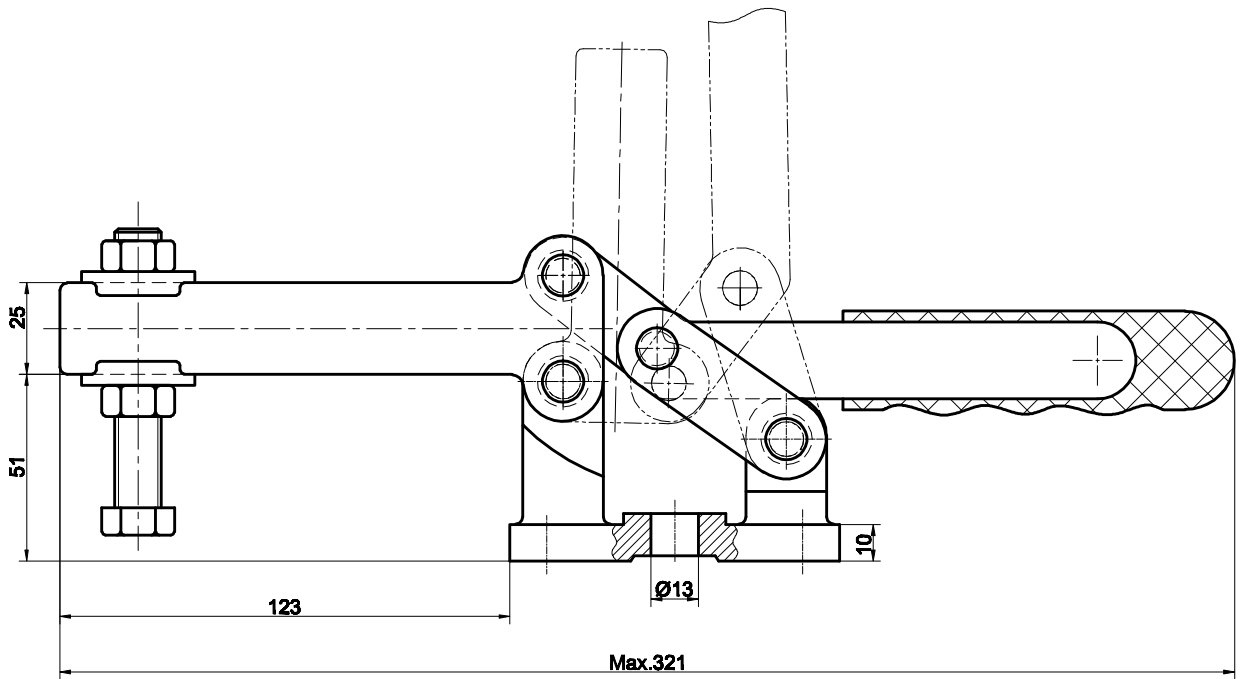

PART NUMBER: CH-204-GL

BAR OPENS:91°
HANDLE OPENS:94°
SPINDLE SUPPLIED:CH-SA-12300