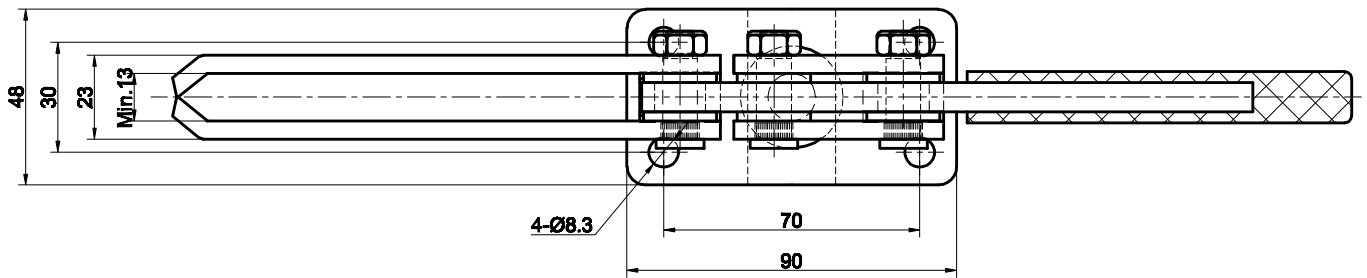

PART NUMBER: CH-204-GL

BAR OPENS:91°
HANDLE OPENS:94°
SPINDLE SUPPLIED:CH-SA-12300