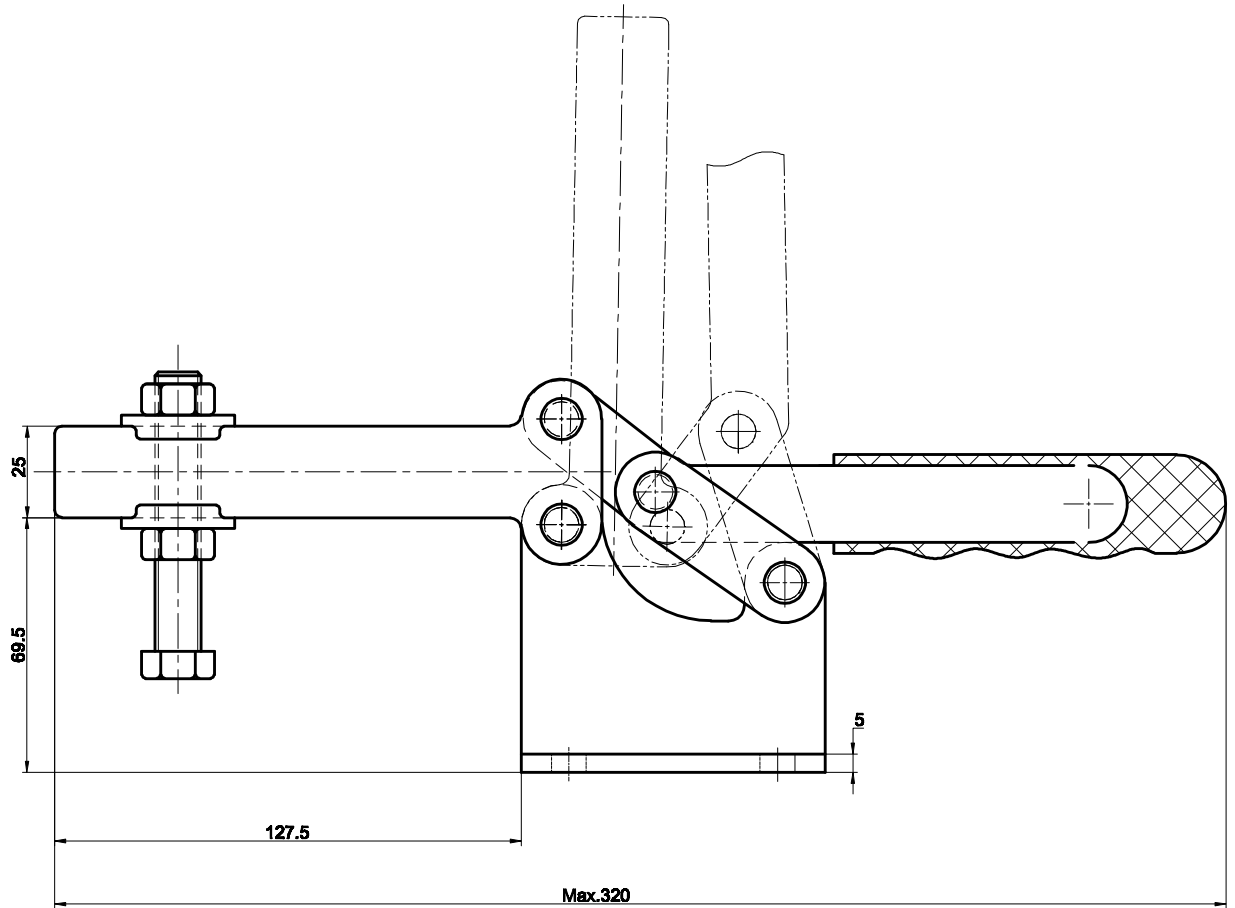

PART NUMBER: CH-204-GBLH

BAR OPENS:90°

HANDLE OPENS:94°

SPINDLE SUPPLIED:CH-SA-12300