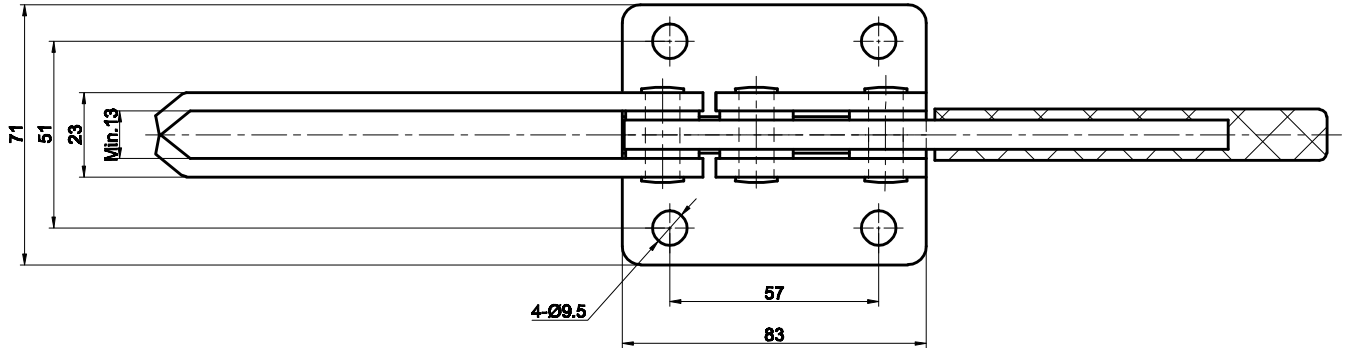

PART NUMBER: CH-204-GBLH

BAR OPENS:90°

HANDLE OPENS:94°

SPINDLE SUPPLIED:CH-SA-12300