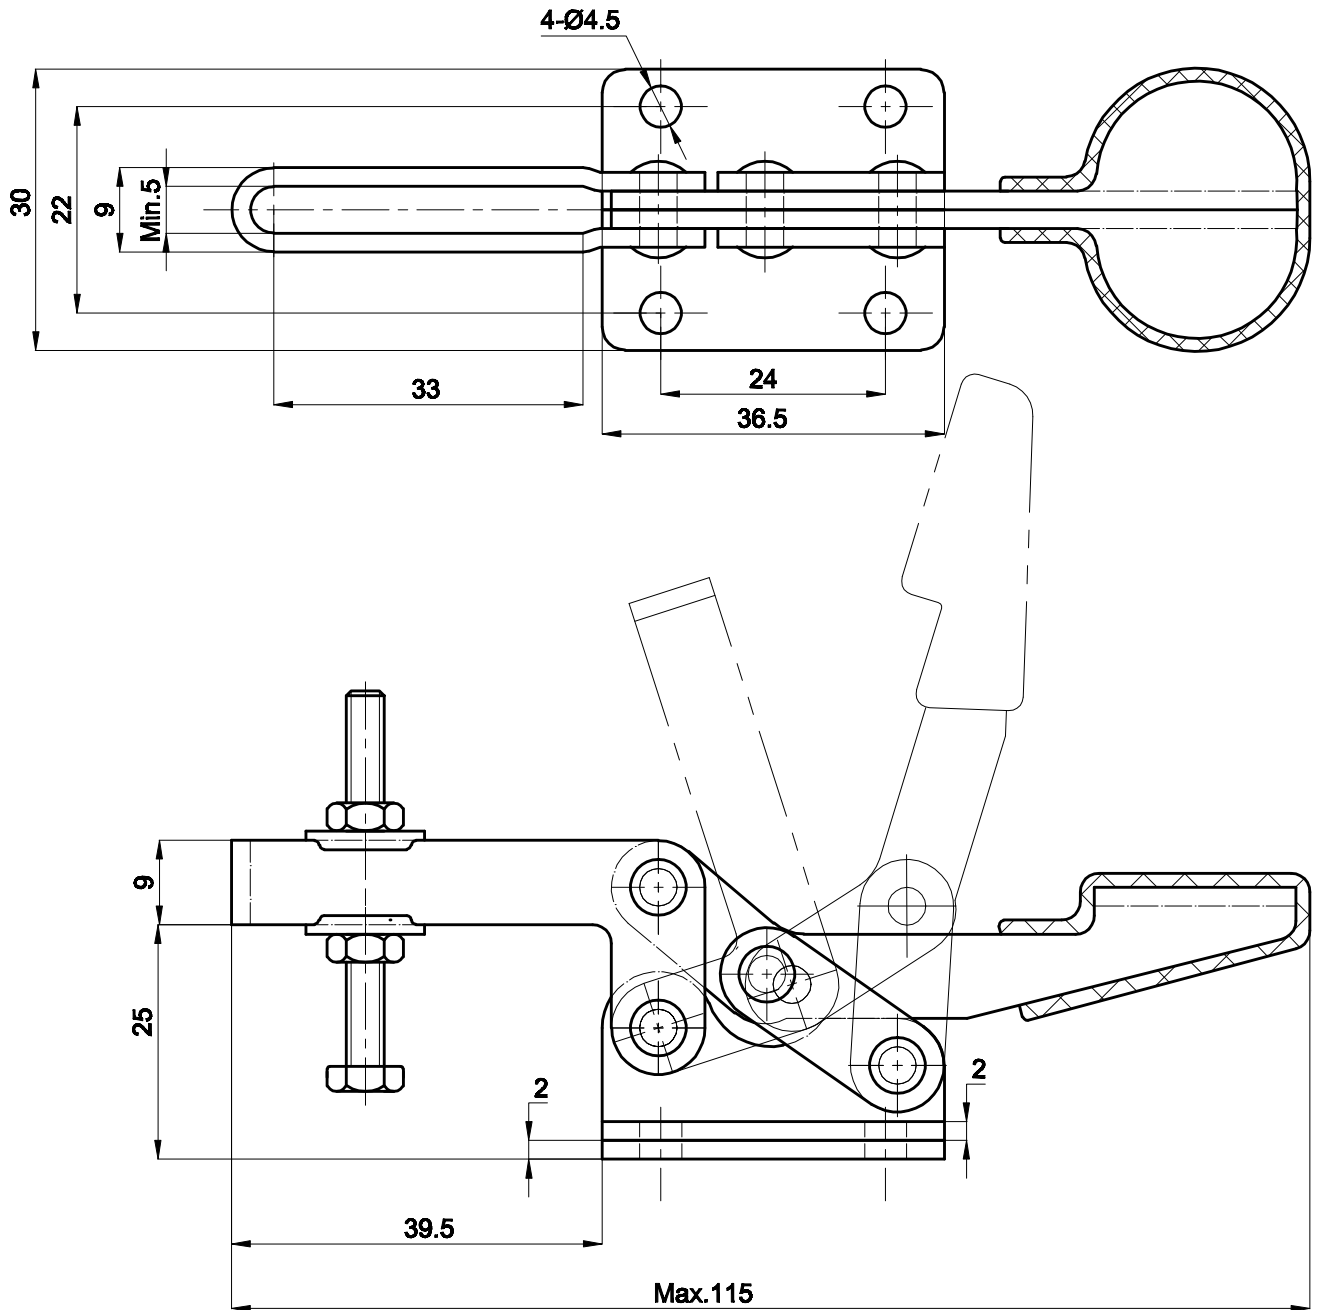

PART NUMBER: CH-20300

BAR OPENS:65°

HANDLE OPENS:55°

SPINDLE SUPPLIED:CH-SA-044007