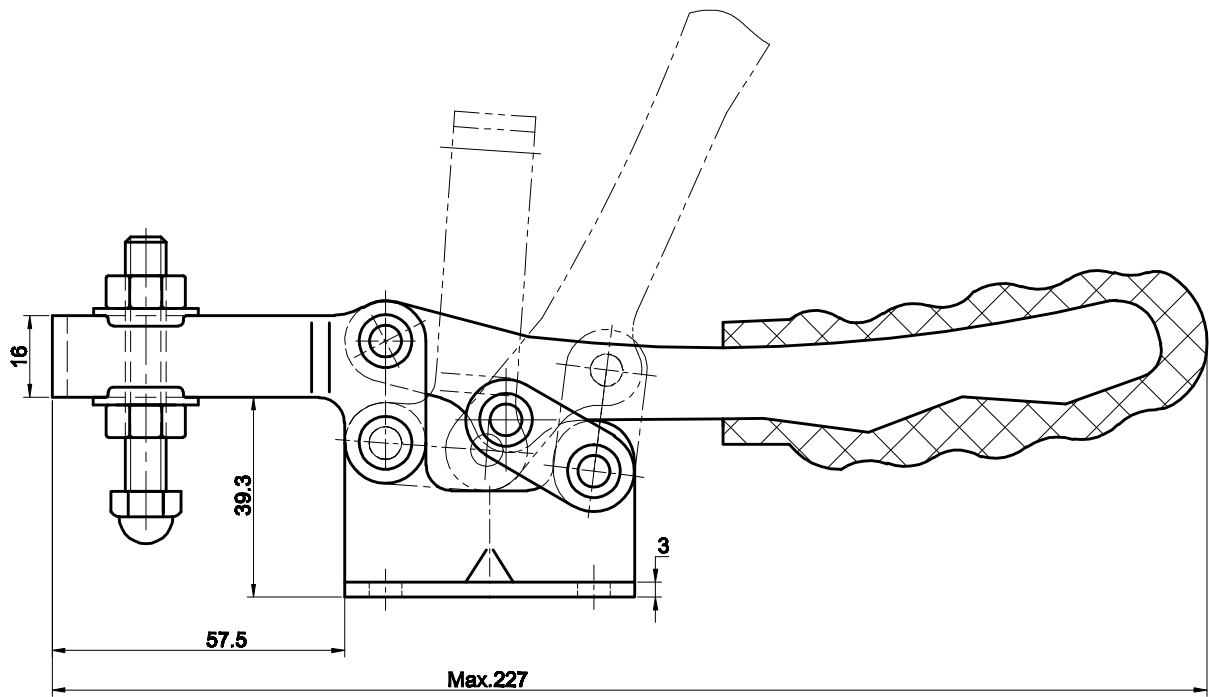

PART NUMBER: CH-203-P

BAR OPENS: 85°
HANDLE OPENS: 58°
SPINDLE SUPPLIED: CH-FC-56212