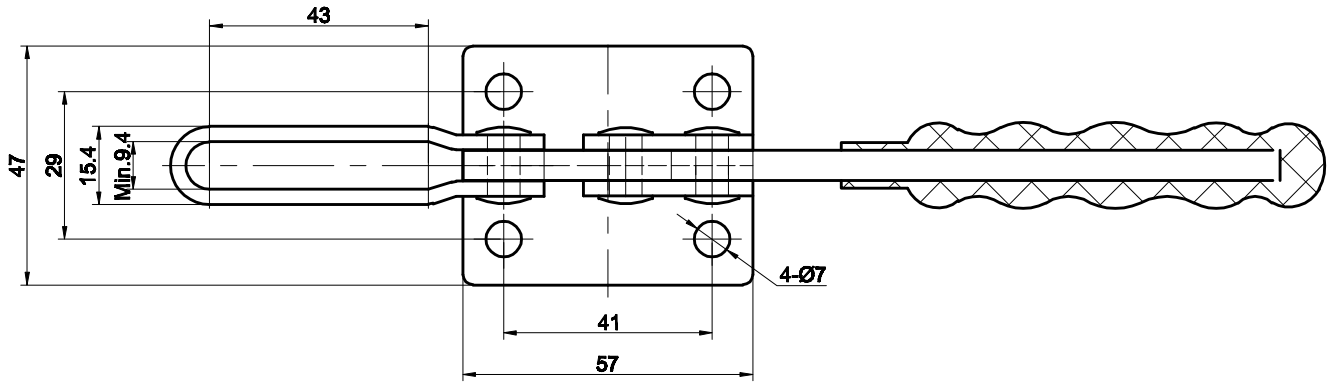

PART NUMBER: CH-203-P

BAR OPENS: 85°
HANDLE OPENS: 58°
SPINDLE SUPPLIED: CH-FC-56212