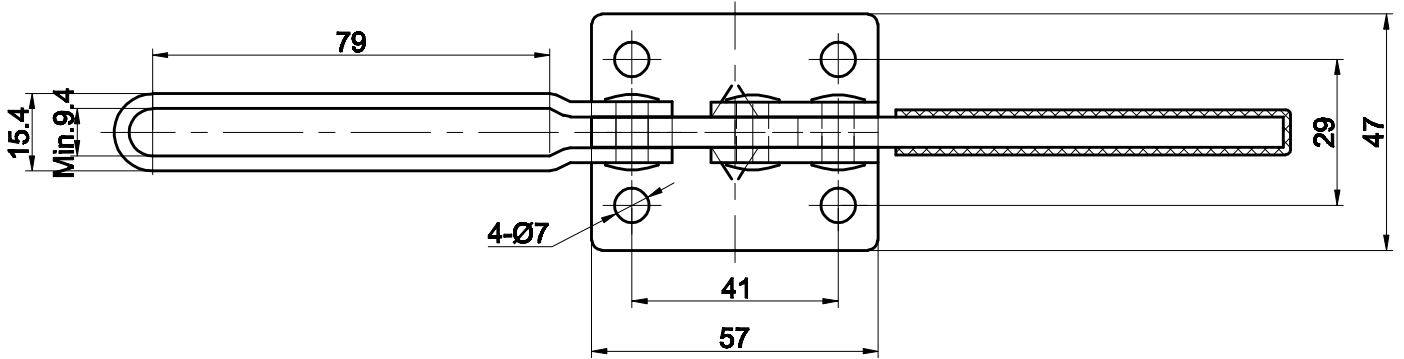

PART NUMBER: CH-203-FL

BAR OPENS:85°

HANDLE OPENS:58°

SPINDLE SUPPLIED:CH-FC-56212