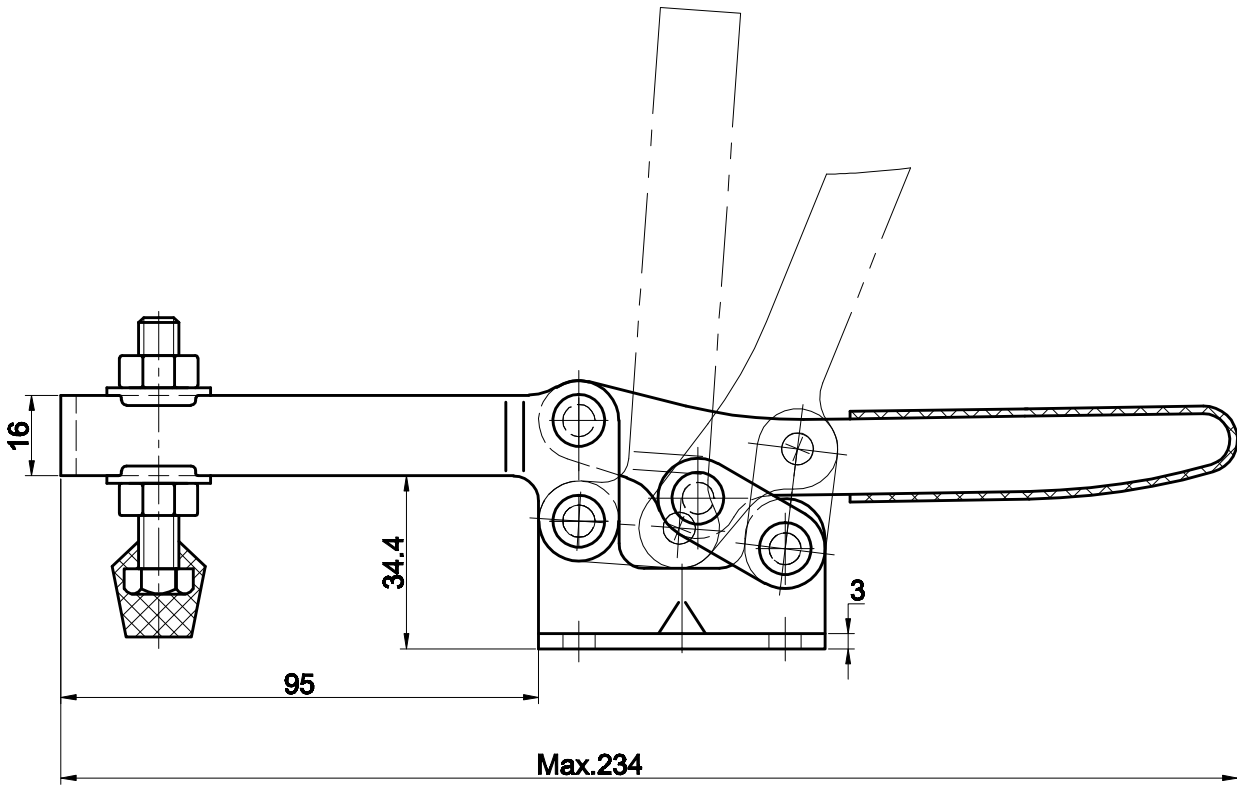

PART NUMBER: CH-203-FL

BAR OPENS:85°

HANDLE OPENS:58°

SPINDLE SUPPLIED:CH-FC-56212