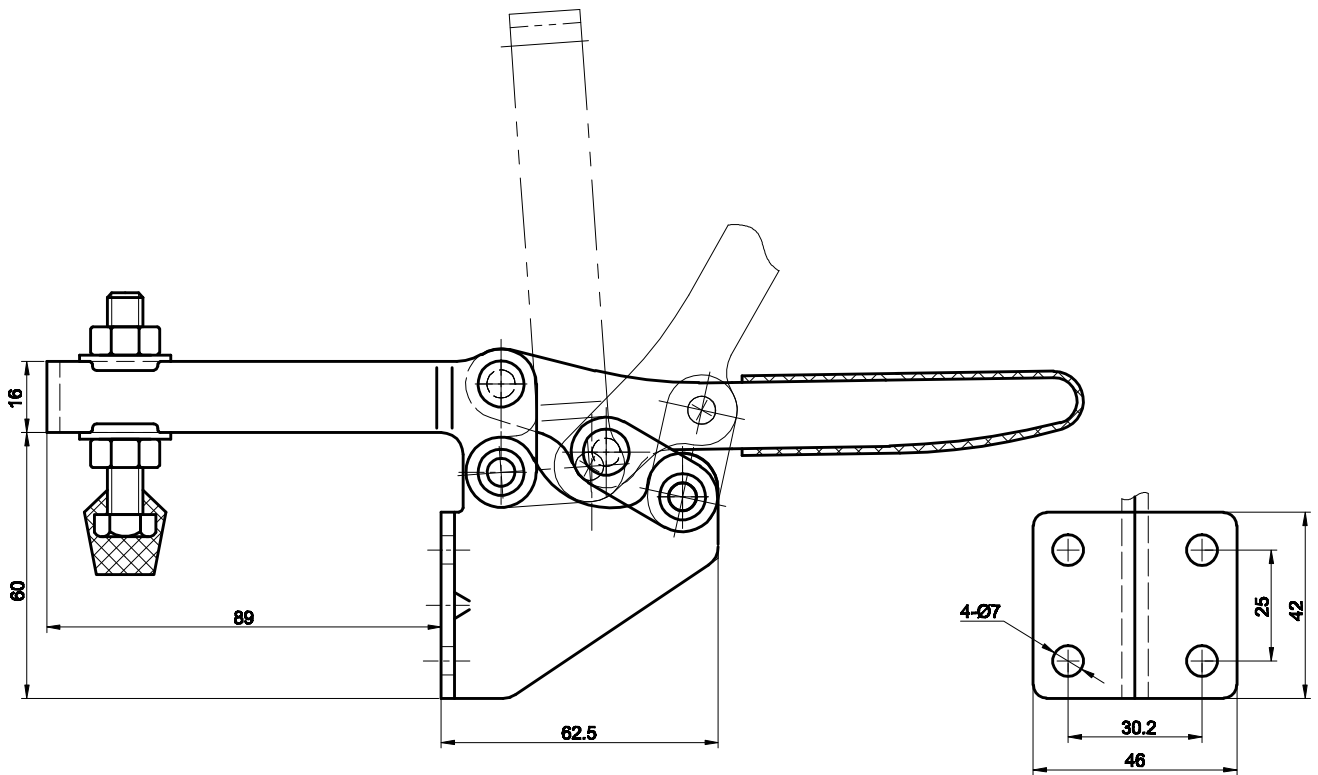

PART NUMBER: CH-202-FL

BAR OPENS:85°
HANDLE OPENS:58°
SPINDLE SUPPLIED:CH-FC-56212