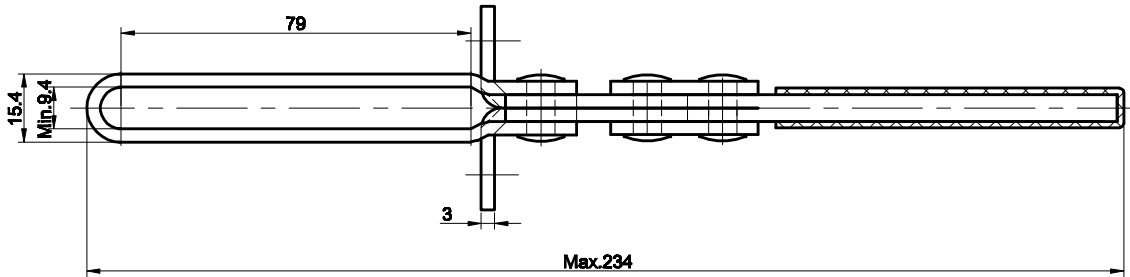

PART NUMBER: CH-202-FL

BAR OPENS:85°
HANDLE OPENS:58°
SPINDLE SUPPLIED:CH-FC-56212