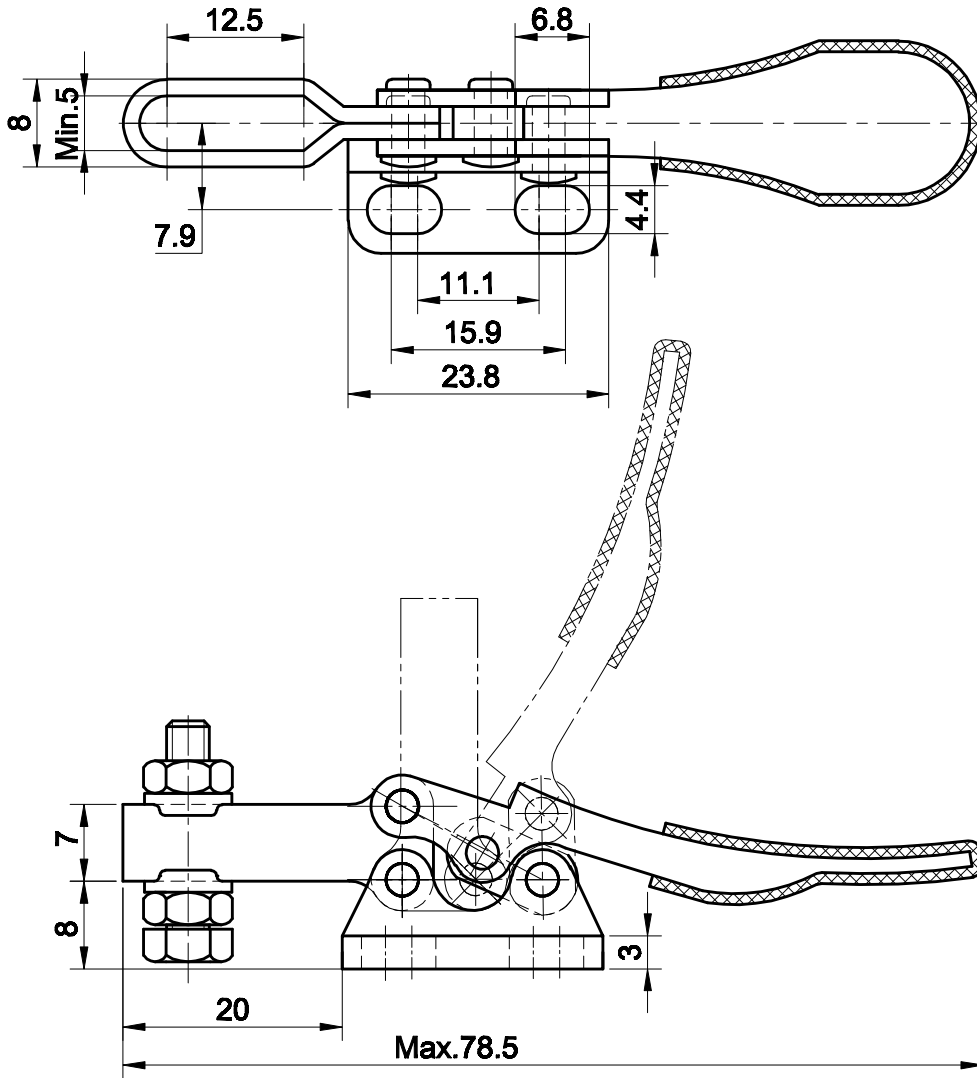

PART NUMBER: CH-201-L

BAR OPENS:90°

HANDLE OPENS:80°

SPINDLE SUPPLIED:CH-SA-08034