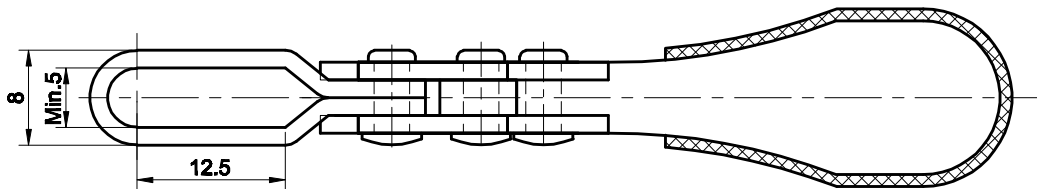

PART NUMBER: **CH-201-I**

BAR OPENS:90°

HANDLE OPENS:80°

SPINDLE SUPPLIED:CH-SA-08034