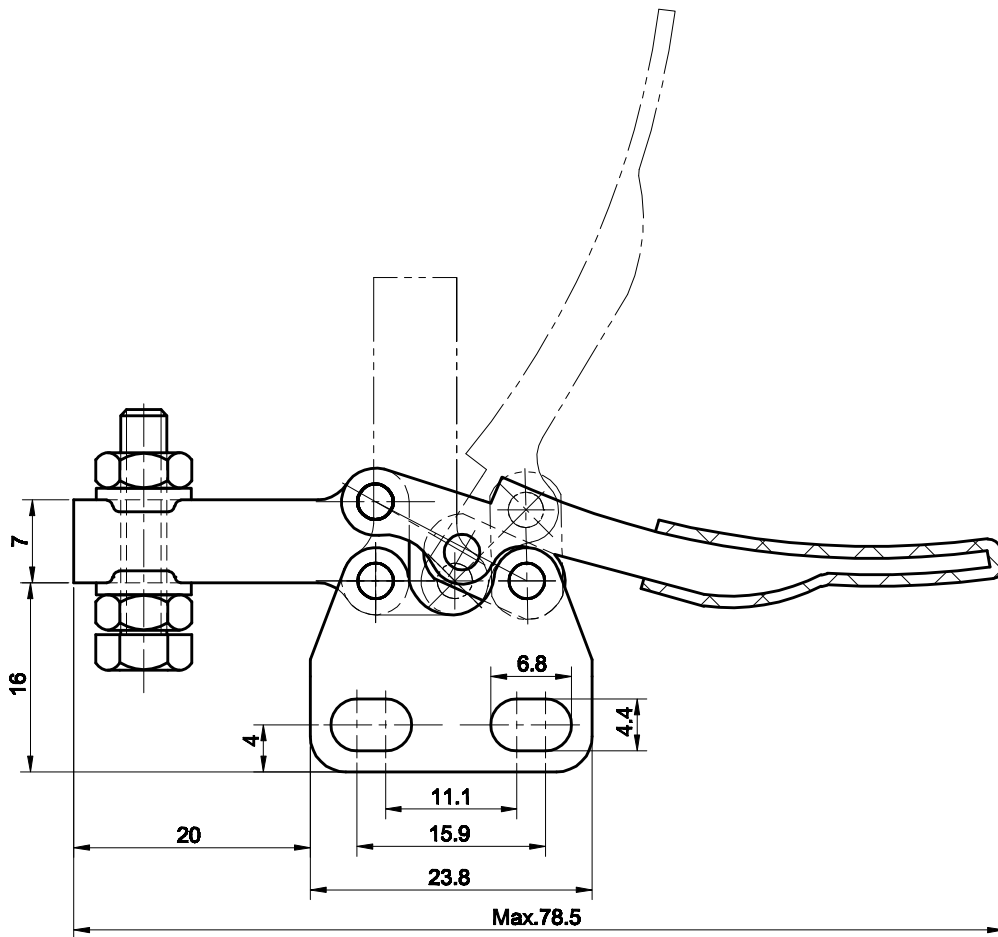

PART NUMBER: **CH-201-I**

BAR OPENS:90°

HANDLE OPENS:80°

SPINDLE SUPPLIED:CH-SA-08034