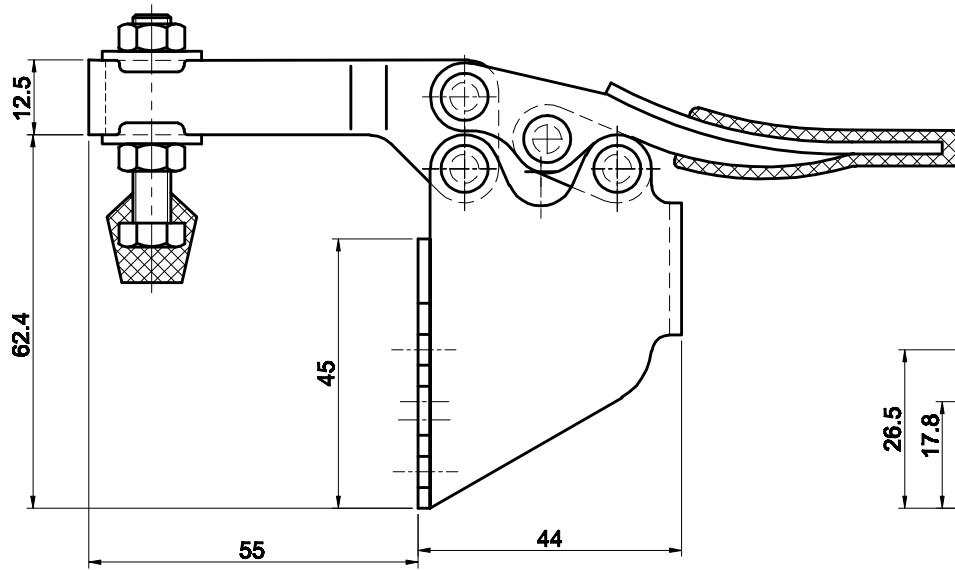

PART NUMBER: CH-201-BSM

BAR OPENS:85°

HANDLE OPENS:60°

SPINDLE SUPPLIED:CH-FC-14134