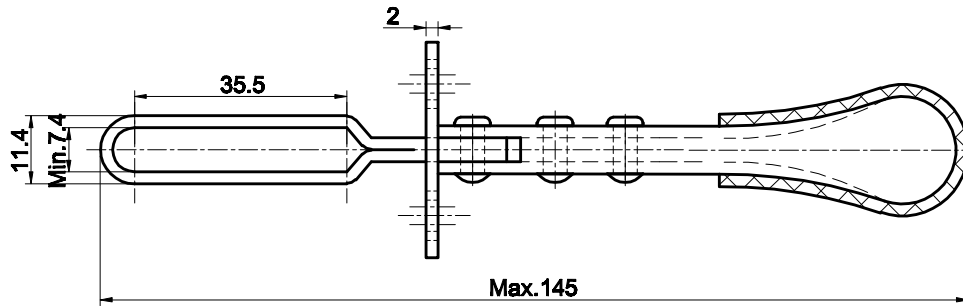

PART NUMBER: CH-201-BSM

BAR OPENS:85°

HANDLE OPENS:60°

SPINDLE SUPPLIED:CH-FC-14134