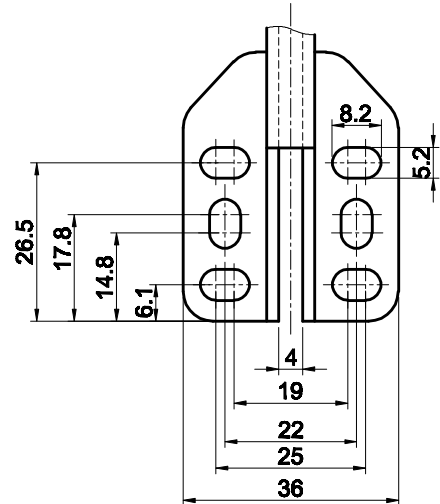

PART NUMBER: CH-201-BSM

BAR OPENS:85°

HANDLE OPENS:60°

SPINDLE SUPPLIED:CH-FC-14134