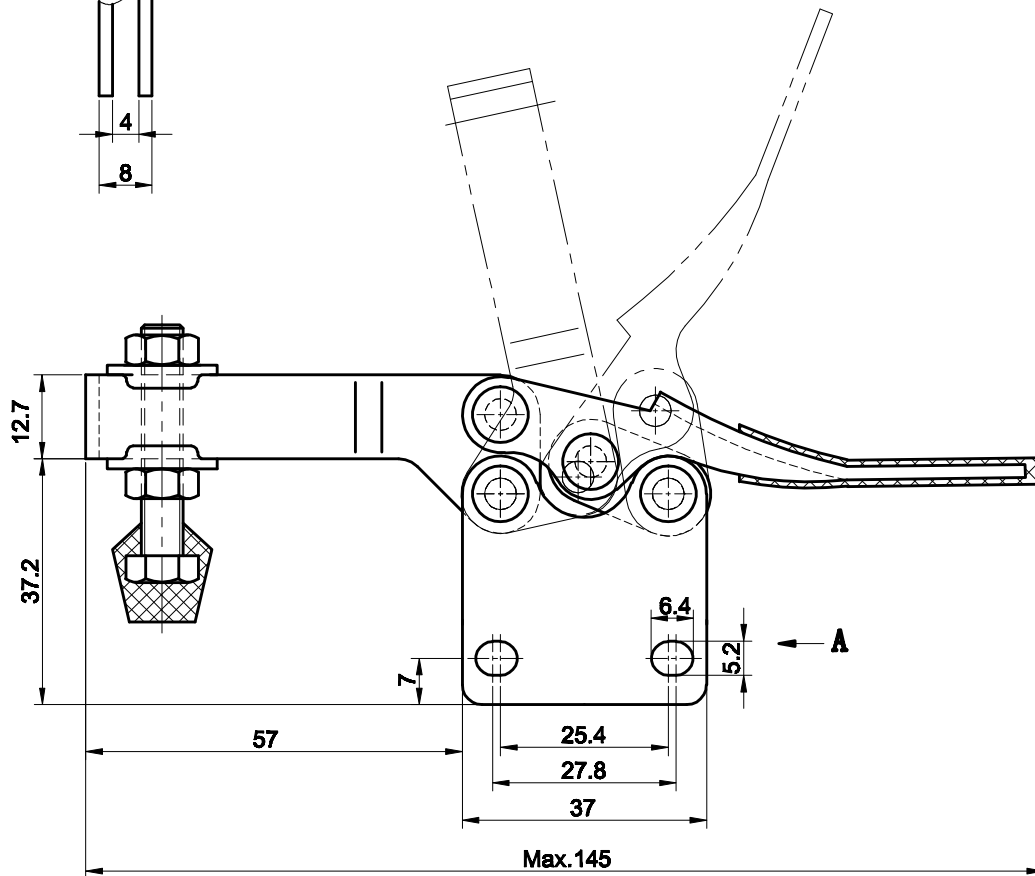

PART NUMBER: **CH-201-BI**

A向

BAR OPENS:85°

HANDLE OPENS:60°

SPINDLE SUPPLIED:CH-FC-14134