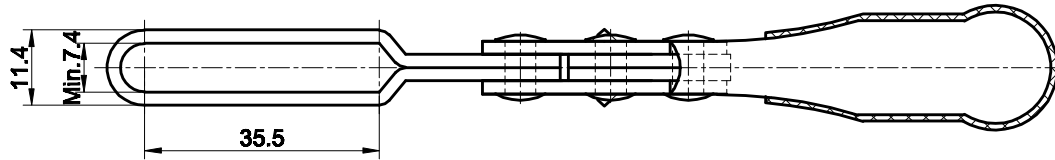

PART NUMBER: **CH-201-BI**

A向

BAR OPENS:85°

HANDLE OPENS:60°

SPINDLE SUPPLIED:CH-FC-14134