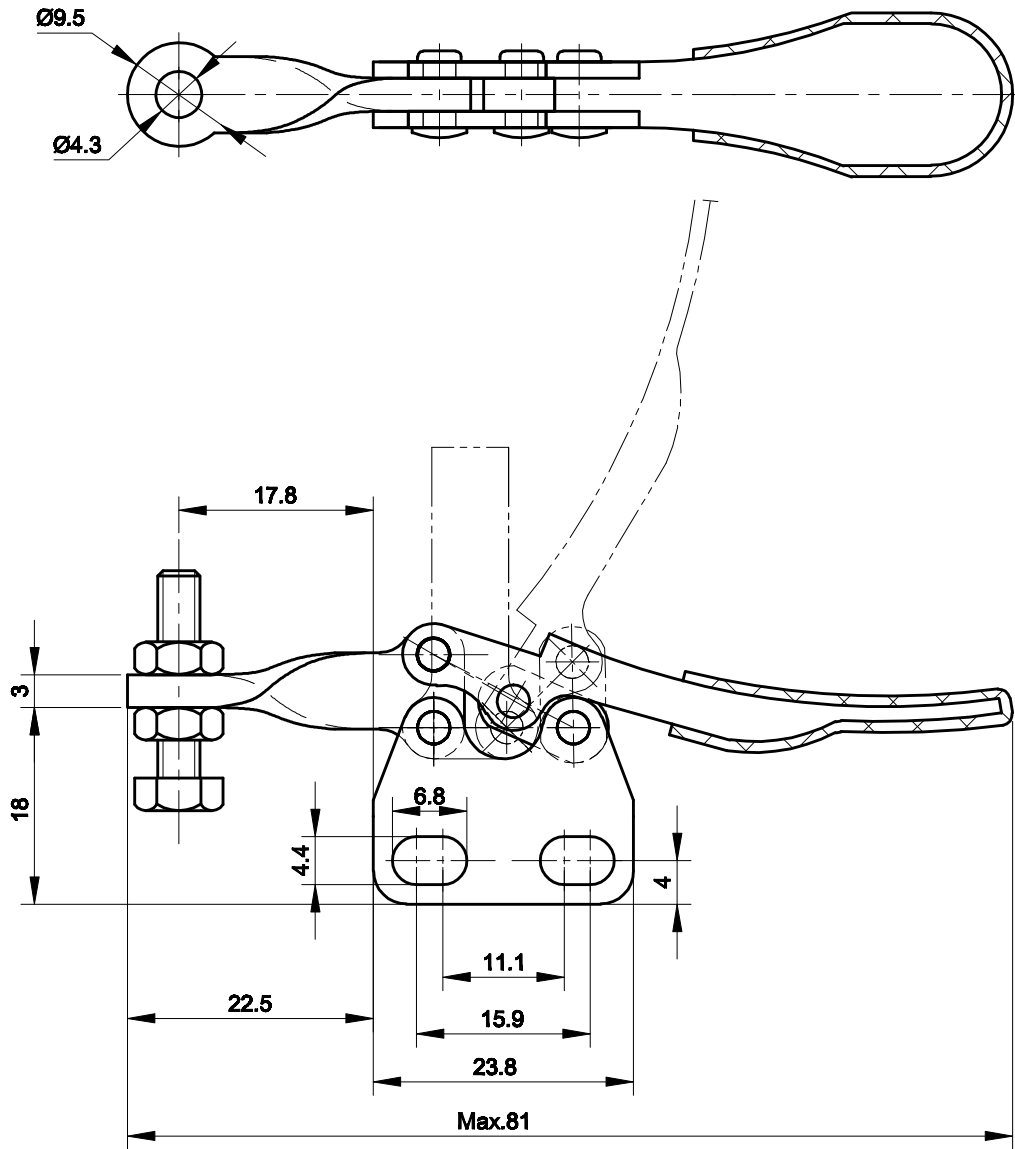

PART NUMBER: CH-201-AI

BAR OPENS:90°

HANDLE OPENS:80°

SPINDLE SUPPLIED:CH-SA-08034