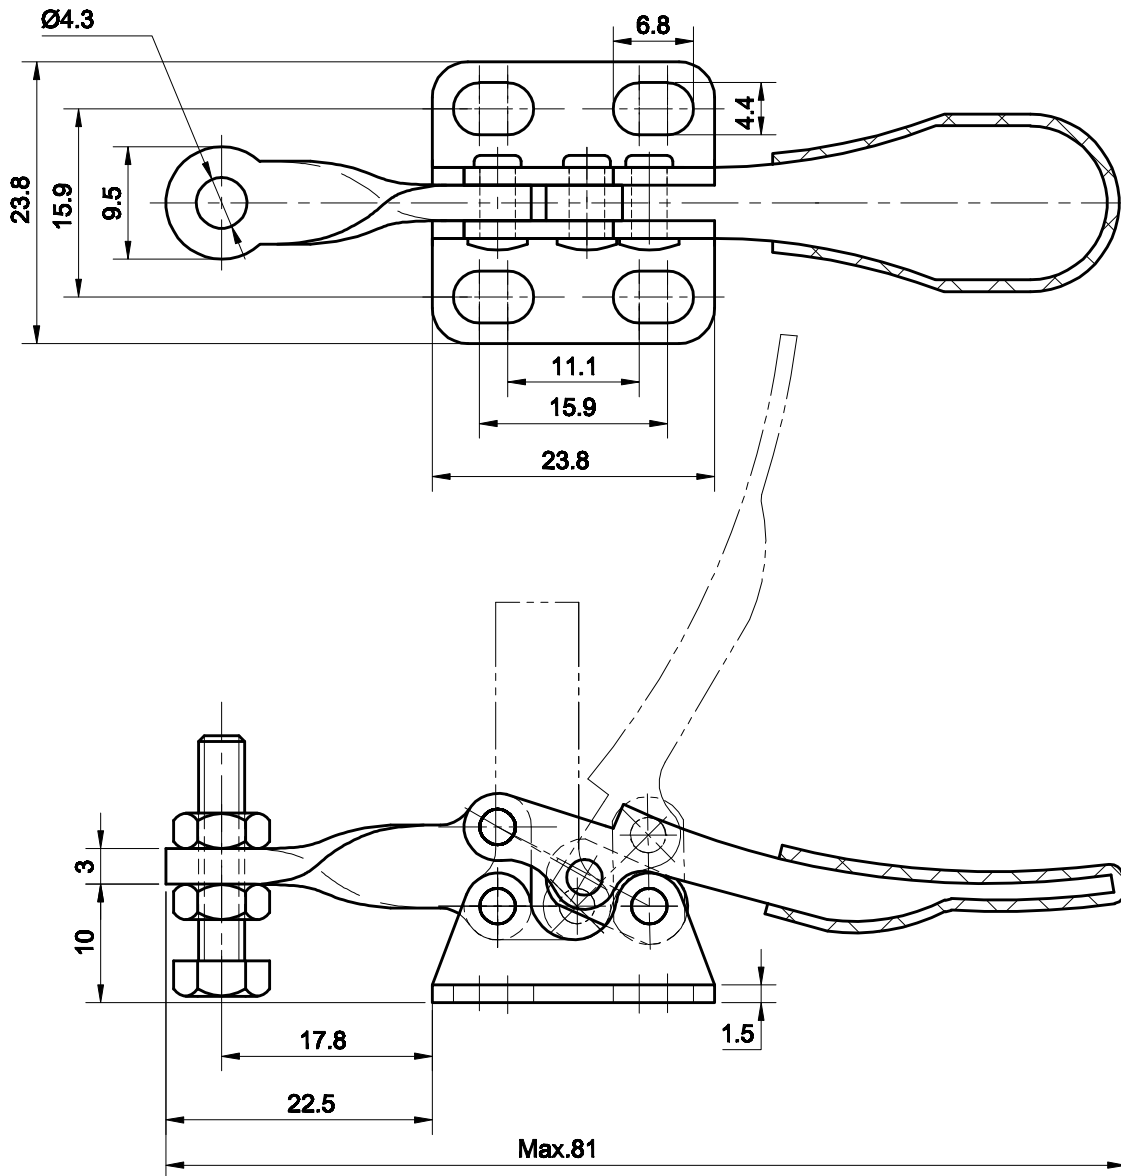

PART NUMBER: CH-201-A

BAR OPENS:90°

HANDLE OPENS:80°

SPINDLE SUPPLIED:CH-SA-08034(NYLON)