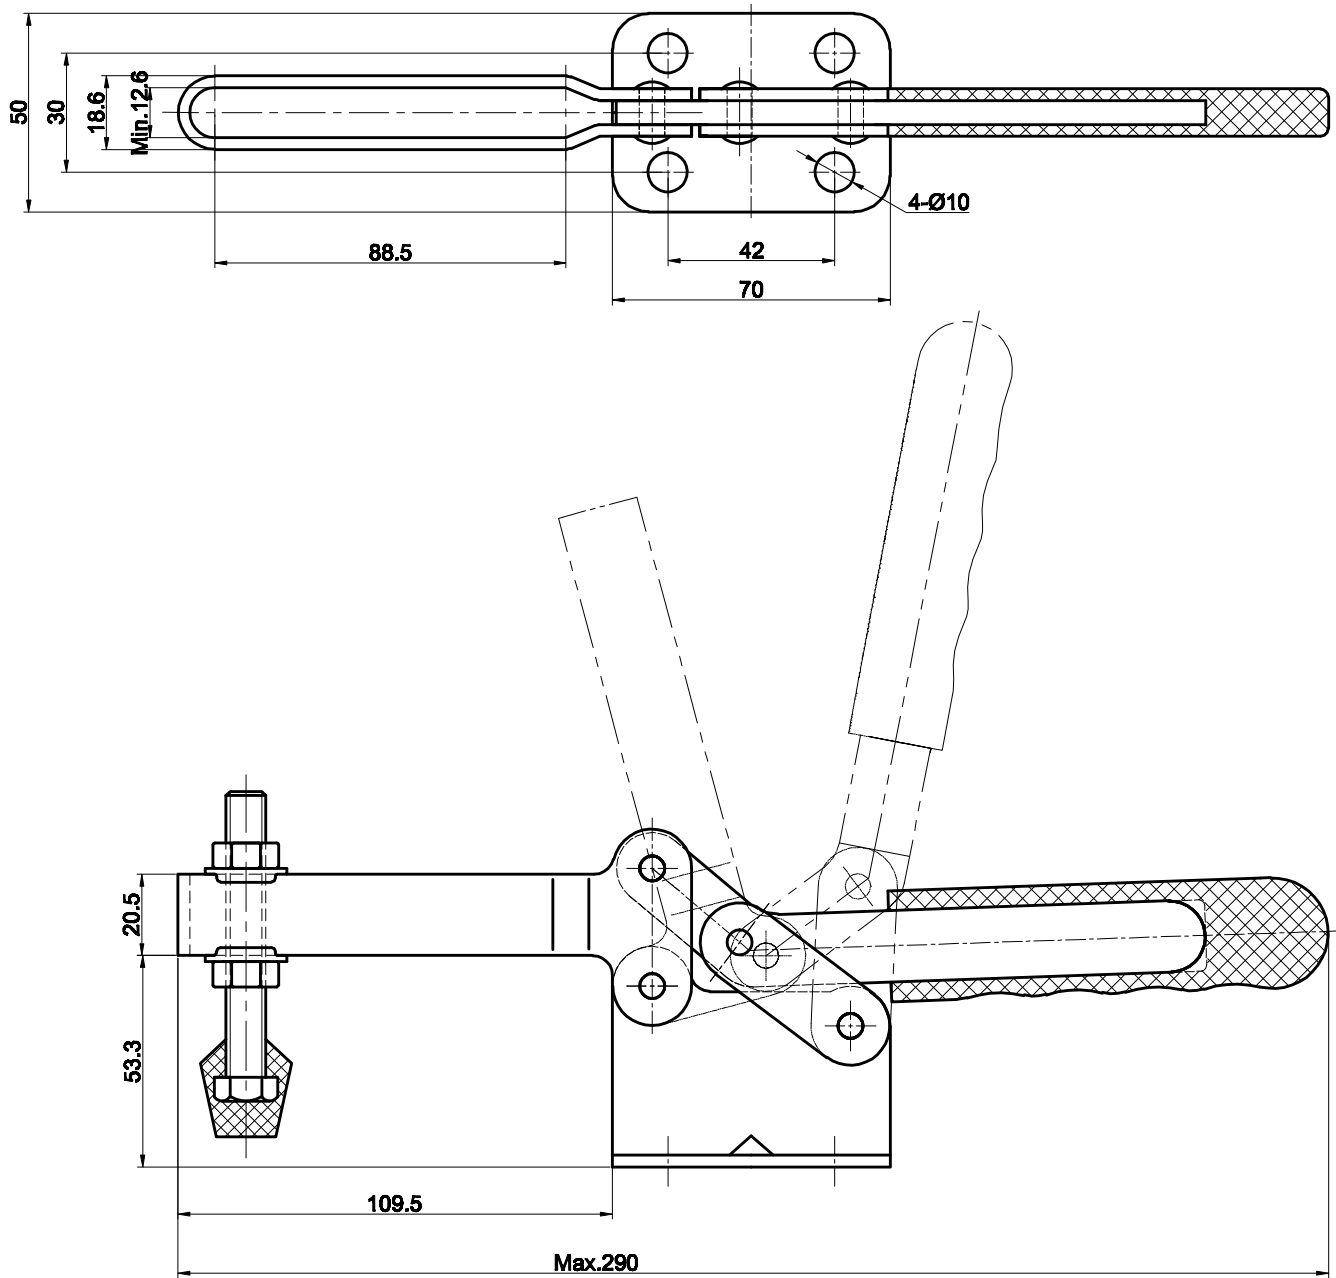

PART NUMBER: CH-200-WL

BAR OPENS:75°

HANDLE OPENS:77°

SPINDLE SUPPLIED:CH-FC-38312