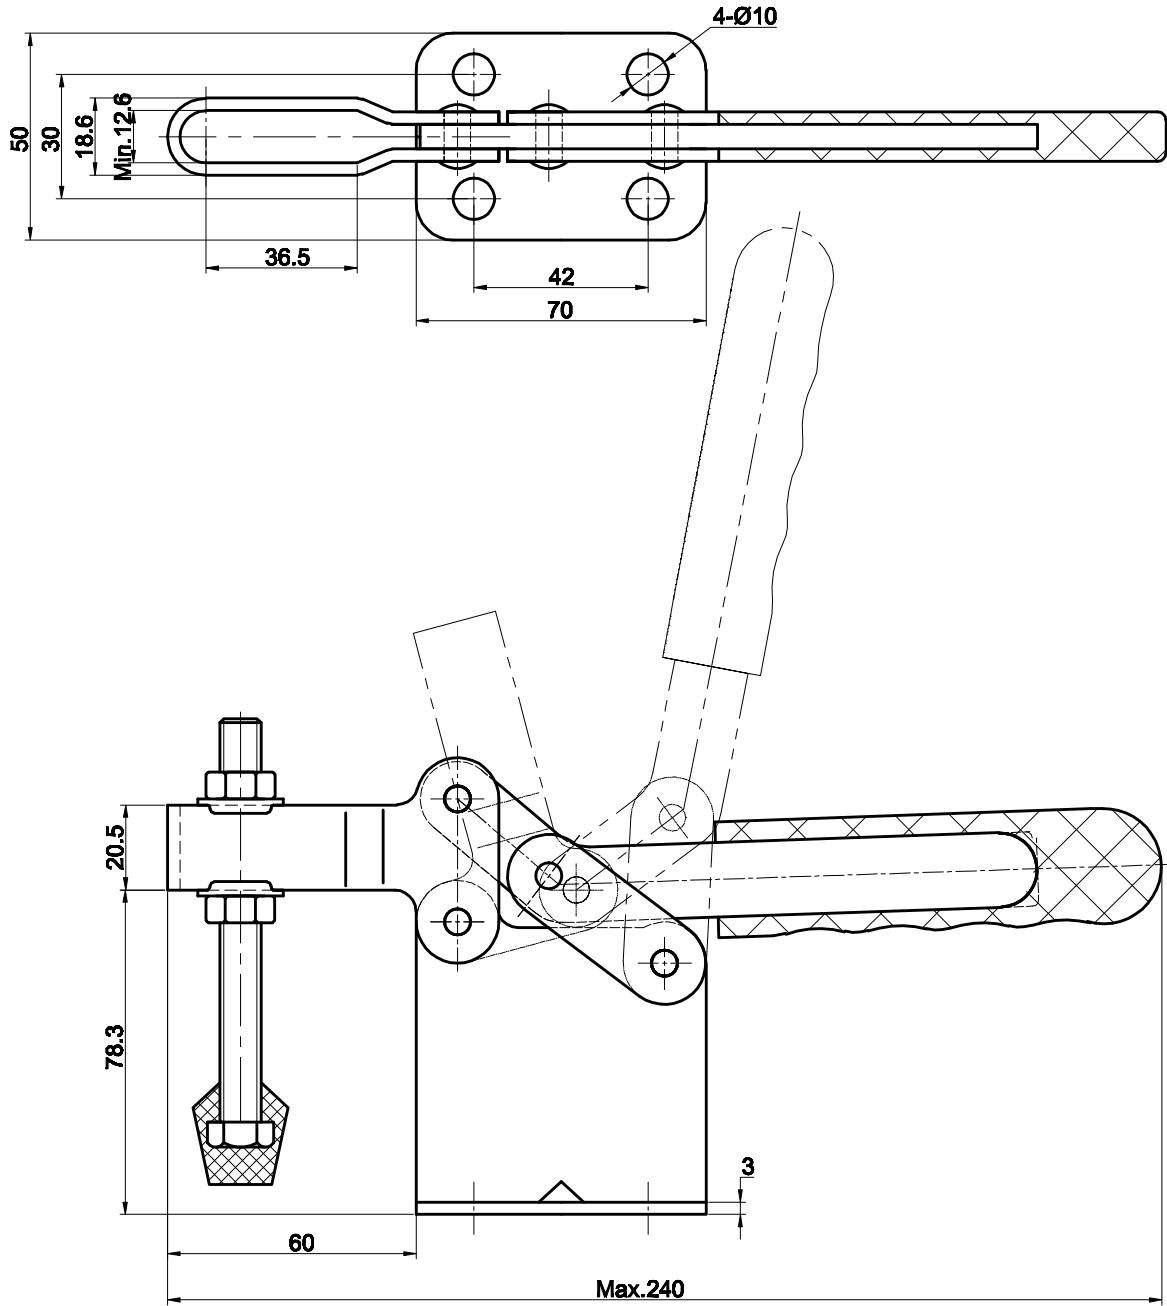

PART NUMBER: CH-200-WH

BAR OPENS:75°

HANDLE OPENS:77°

SPINDLE SUPPLIED:CH-FC-38412