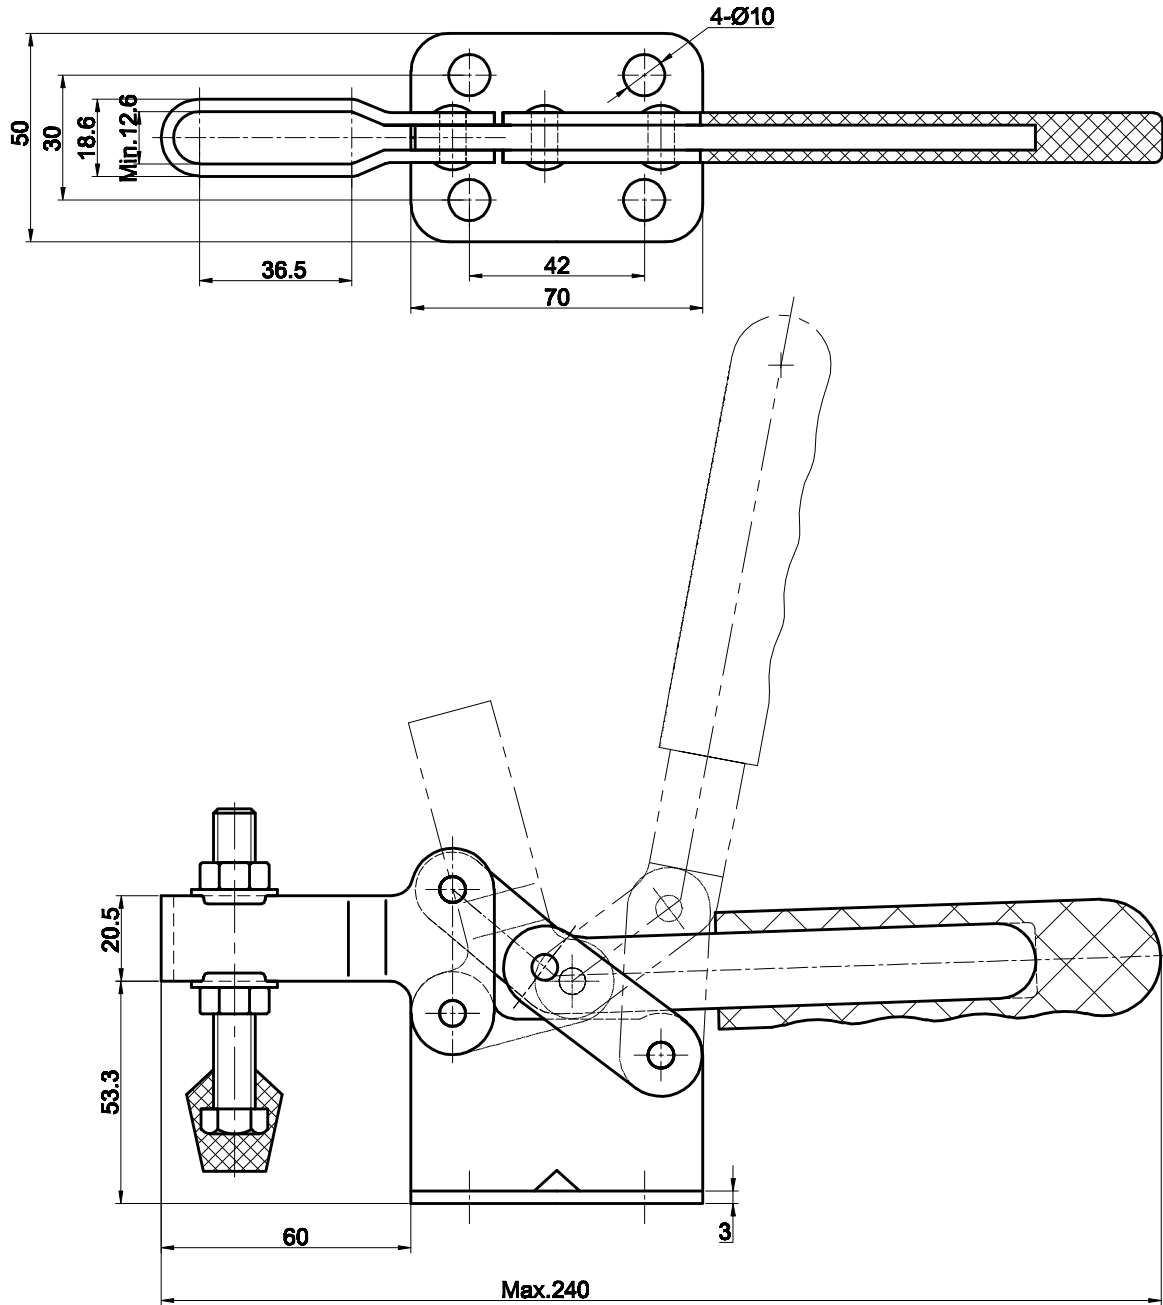

PART NUMBER: CH-200-W

BAR OPENS: 75°

HANDLE OPENS: 77°

SPINDLE SUPPLIED: CH-FC-38312