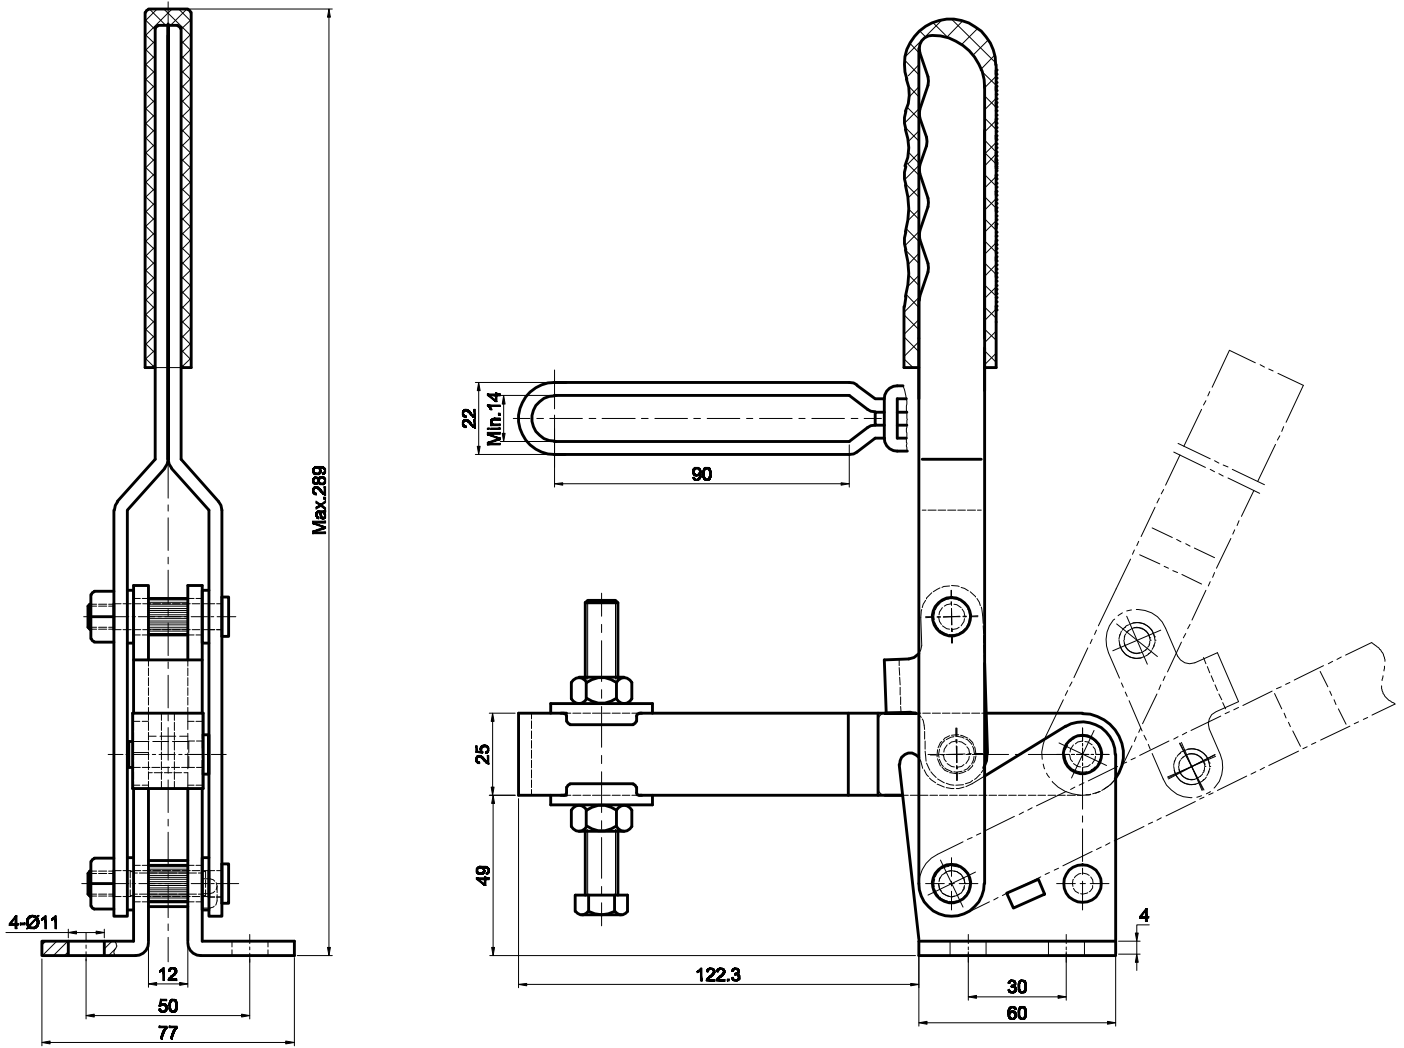

PART NUMBER: **CH-14412**

BAR OPENS:115°

HANDLE OPENS:64°

SPINDLE SUPPLIED:CH-SA-109015