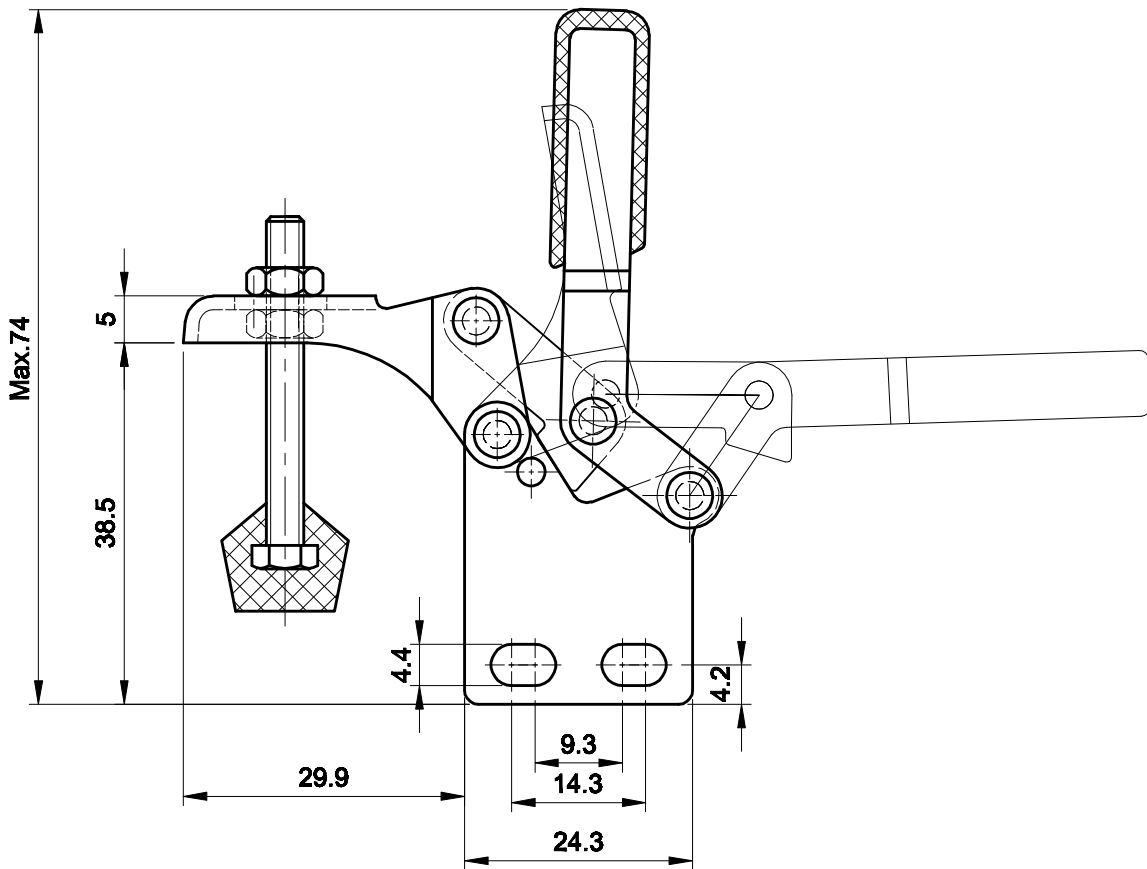

PART NUMBER: CH-14009

BAR OPENS:80°

HANDLE OPENS:88°

SPINDLE SUPPLIED:CH-FC-044207