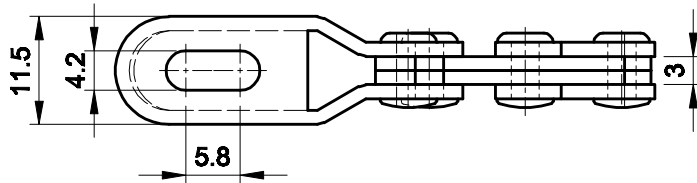

PART NUMBER: CH-14009

BAR OPENS:80°

HANDLE OPENS:88°

SPINDLE SUPPLIED:CH-FC-044207