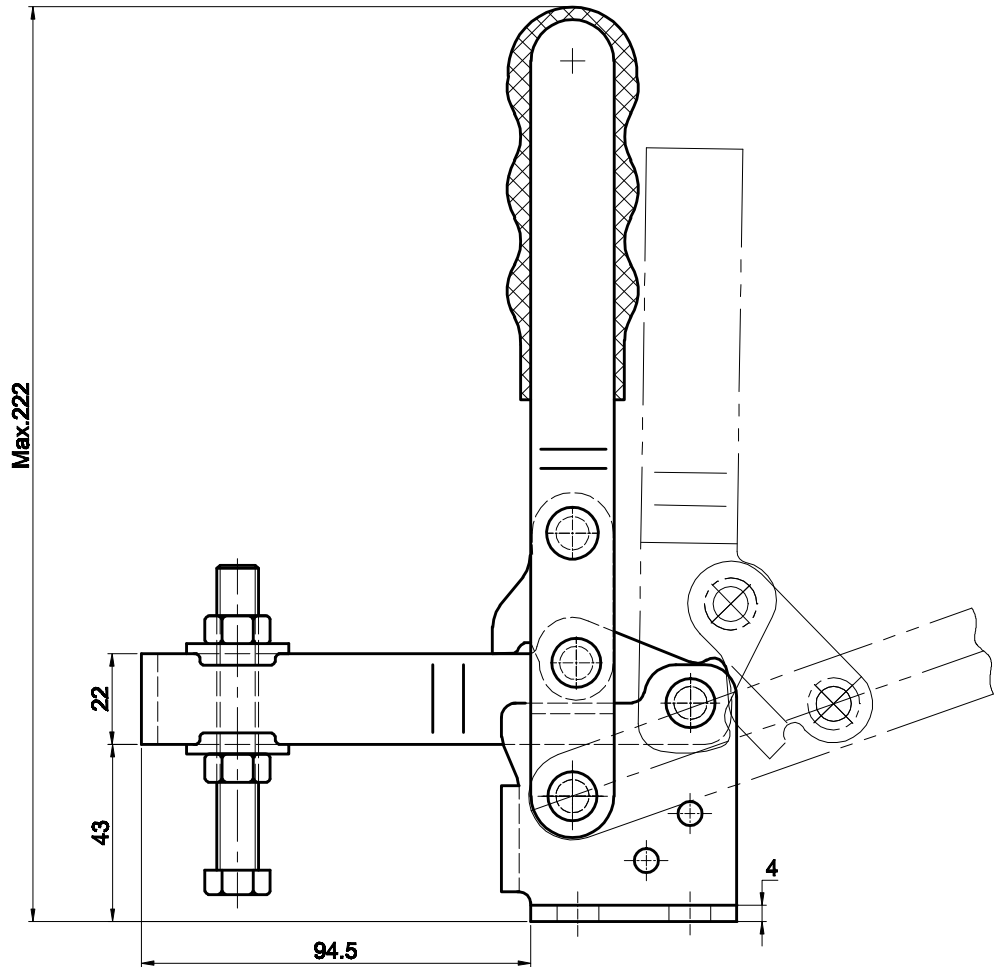

PART NUMBER: CH-13502-B

BAR OPENS: 90°~180°

HANDLE OPENS: 70°~100°

SPINDLE SUPPLIED: CH-SA-108015