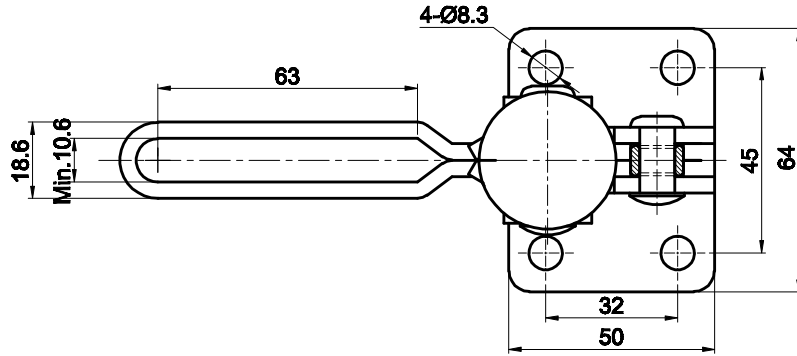

PART NUMBER: CH-13502-B

BAR OPENS: 90°~180°

HANDLE OPENS: 70°~100°

SPINDLE SUPPLIED: CH-SA-108015