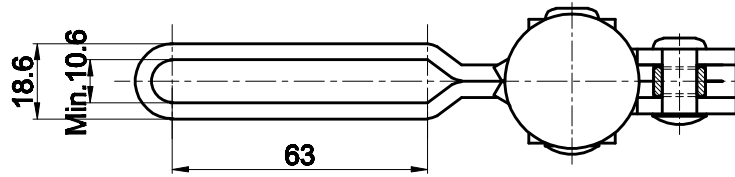

PART NUMBER: CH-13501-B

BAR OPENS: 90°~180°
HANDLE OPENS: 70°~100°
SPINDLE SUPPLIED: CH-SA-108015