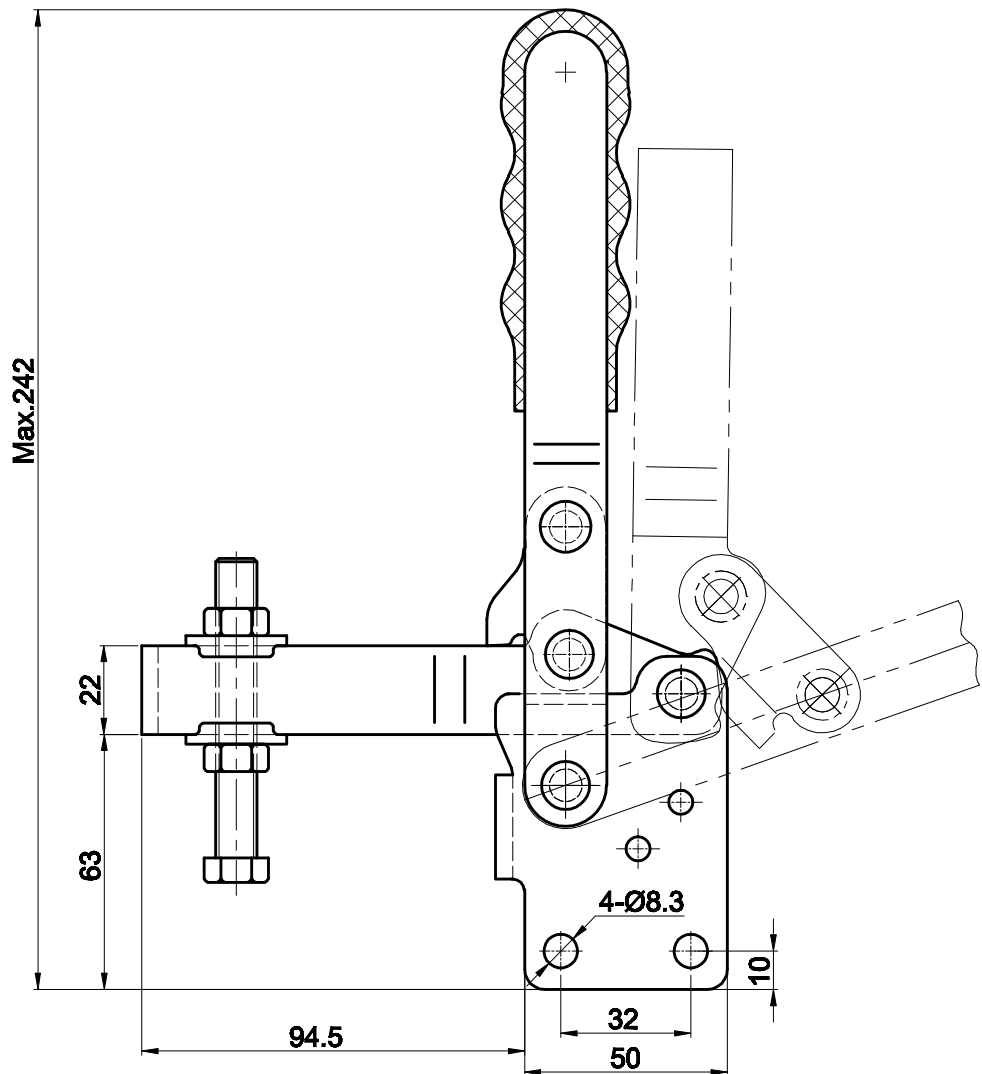

PART NUMBER: CH-13501-B

BAR OPENS: 90°~180°
HANDLE OPENS: 70°~100°
SPINDLE SUPPLIED: CH-SA-108015