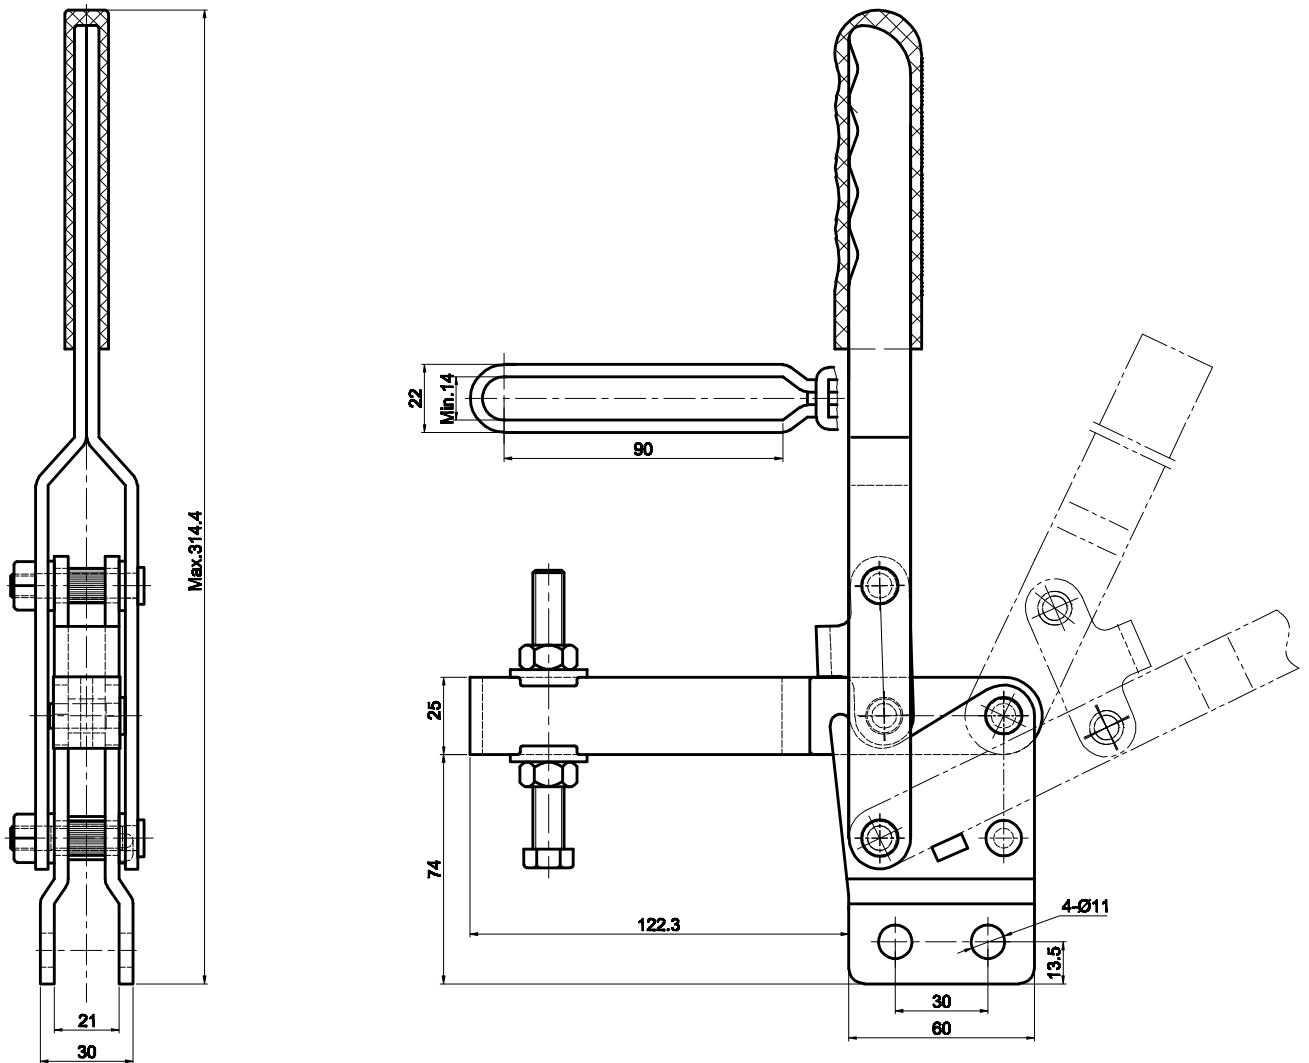

PART NUMBER: **CH-13412**

BAR OPENS:115°

HANDLE OPENS:64°

SPINDLE SUPPLIED:CH-SA-109015