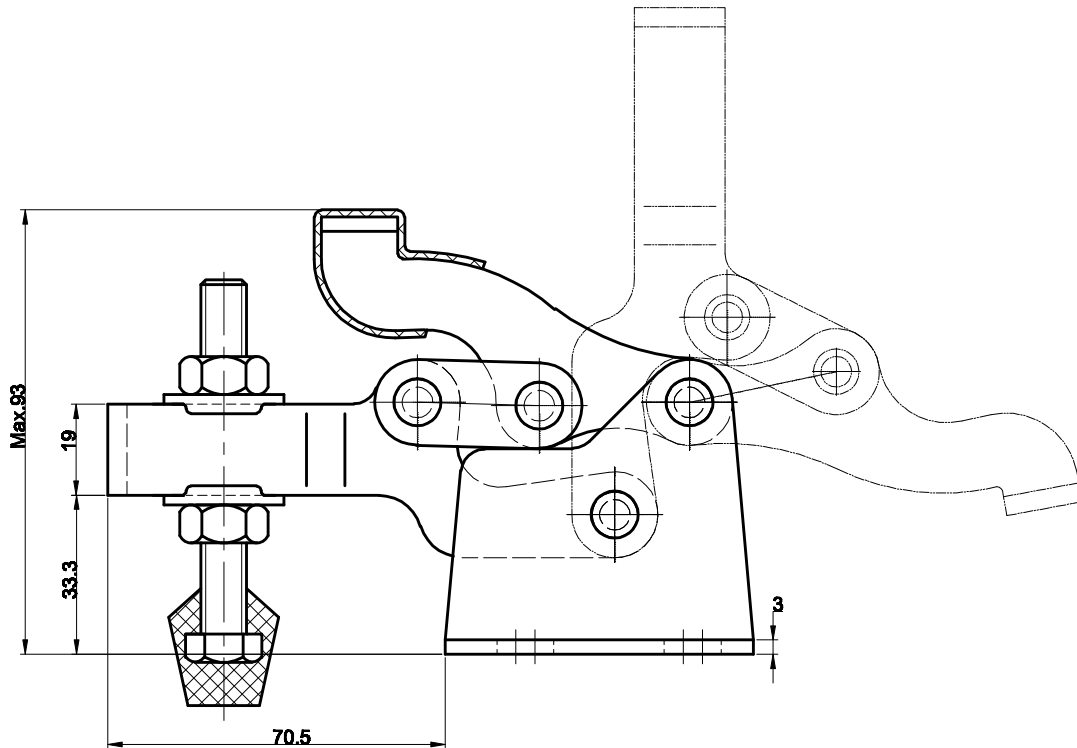

PART NUMBER: CH-13008

BAR OPENS:90°

HANDLE OPENS:170°

SPINDLE SUPPLIED:CH-FC-38312