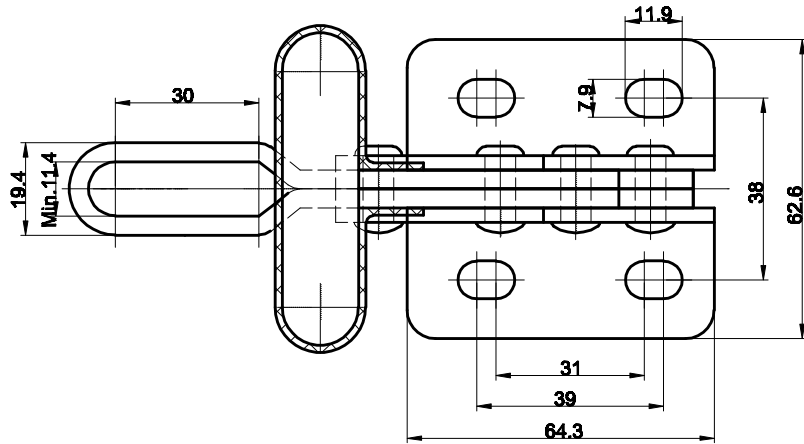

PART NUMBER: CH-13008

BAR OPENS:90°

HANDLE OPENS:170°

SPINDLE SUPPLIED:CH-FC-38312