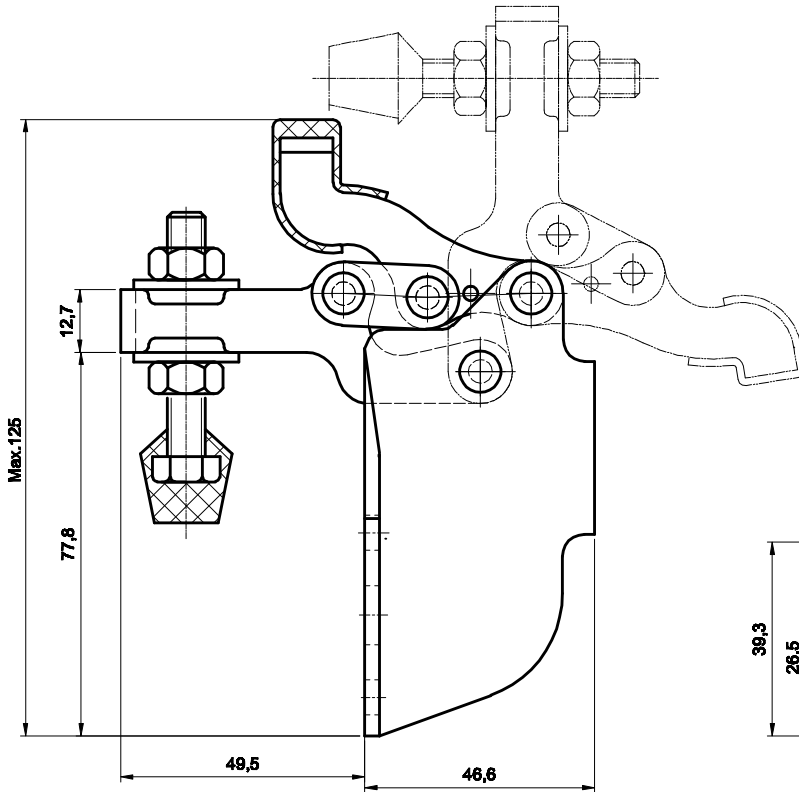

PART NUMBER: CH-13007-SM

BAR OPENS:90°

HANDLE OPENS:170°

SPINDLE SUPPLIED:CH-FC-56212