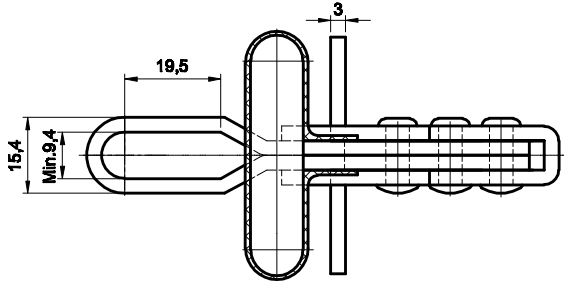

PART NUMBER: CH-13007-SM

BAR OPENS:90°

HANDLE OPENS:170°

SPINDLE SUPPLIED:CH-FC-56212