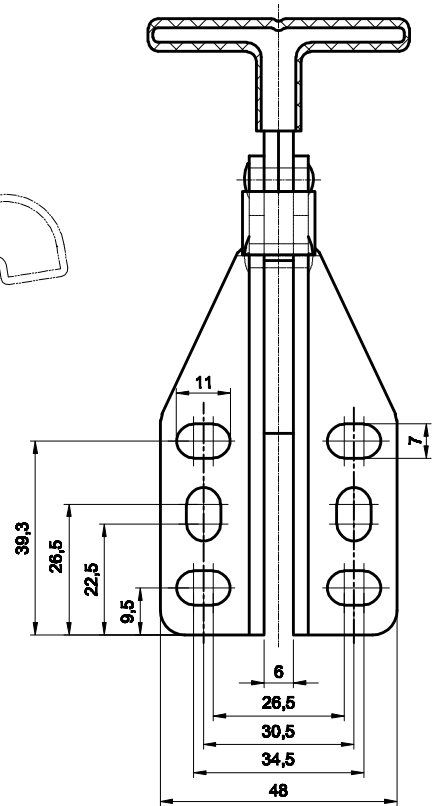

PART NUMBER: CH-13007-SM

BAR OPENS:90°

HANDLE OPENS:170°

SPINDLE SUPPLIED:CH-FC-56212