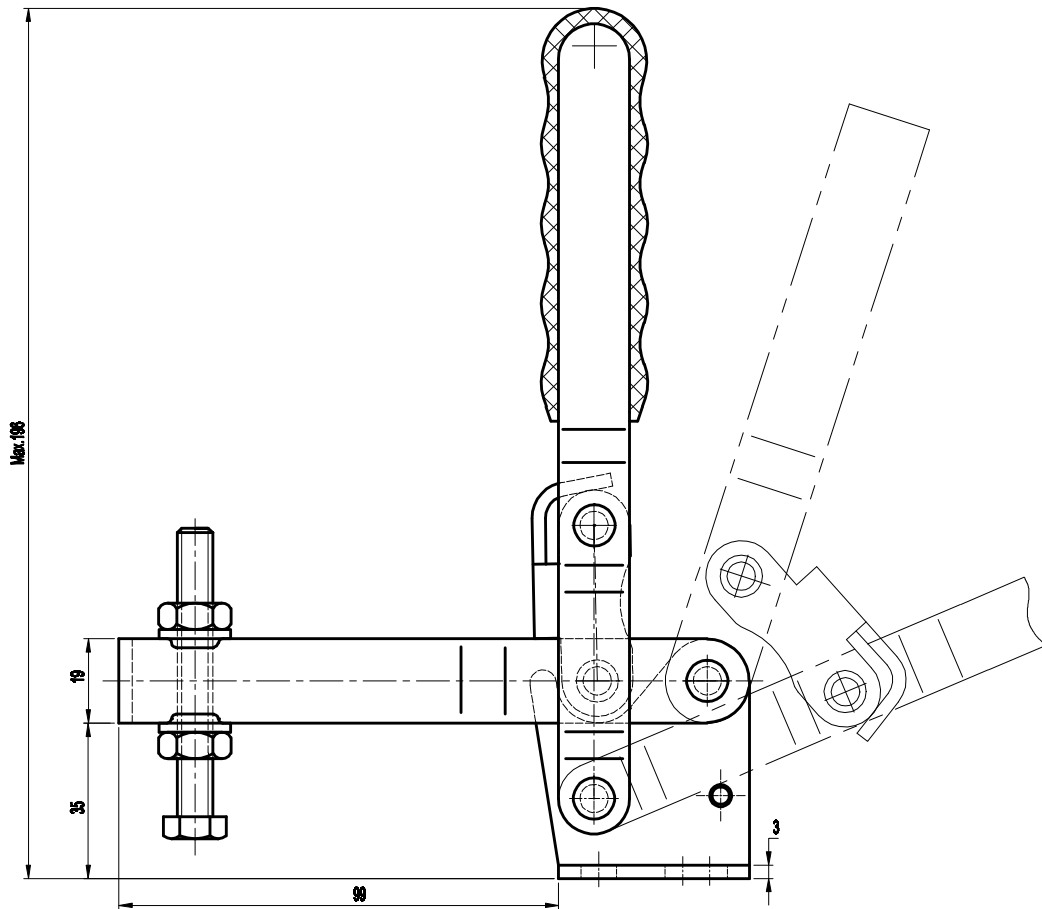

PART NUMBER: CH-13002-B

BAR OPENS:106°

HANDLE OPENS:67°

SPINDLE SUPPLIED:CH-SA-086512