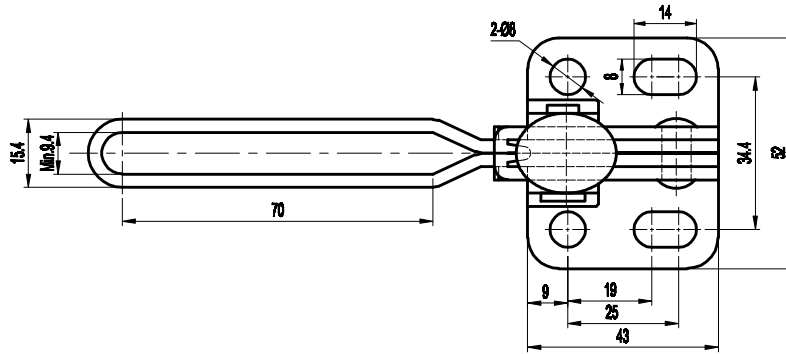

PART NUMBER: CH-13002-B

BAR OPENS:106°

HANDLE OPENS:67°

SPINDLE SUPPLIED:CH-SA-086512