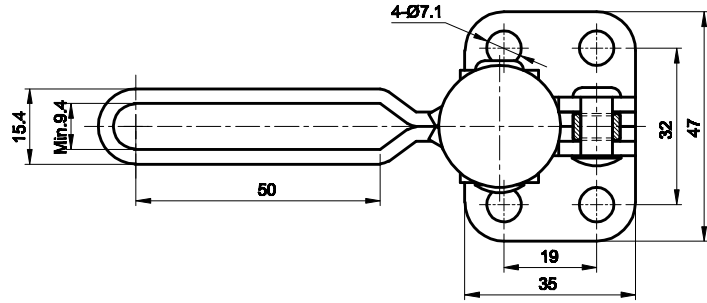

PART NUMBER: CH-12502-B

BAR OPENS: 90°~150°

HANDLE OPENS: 70°~100°

SPINDLE SUPPLIED: CH-SA-085012