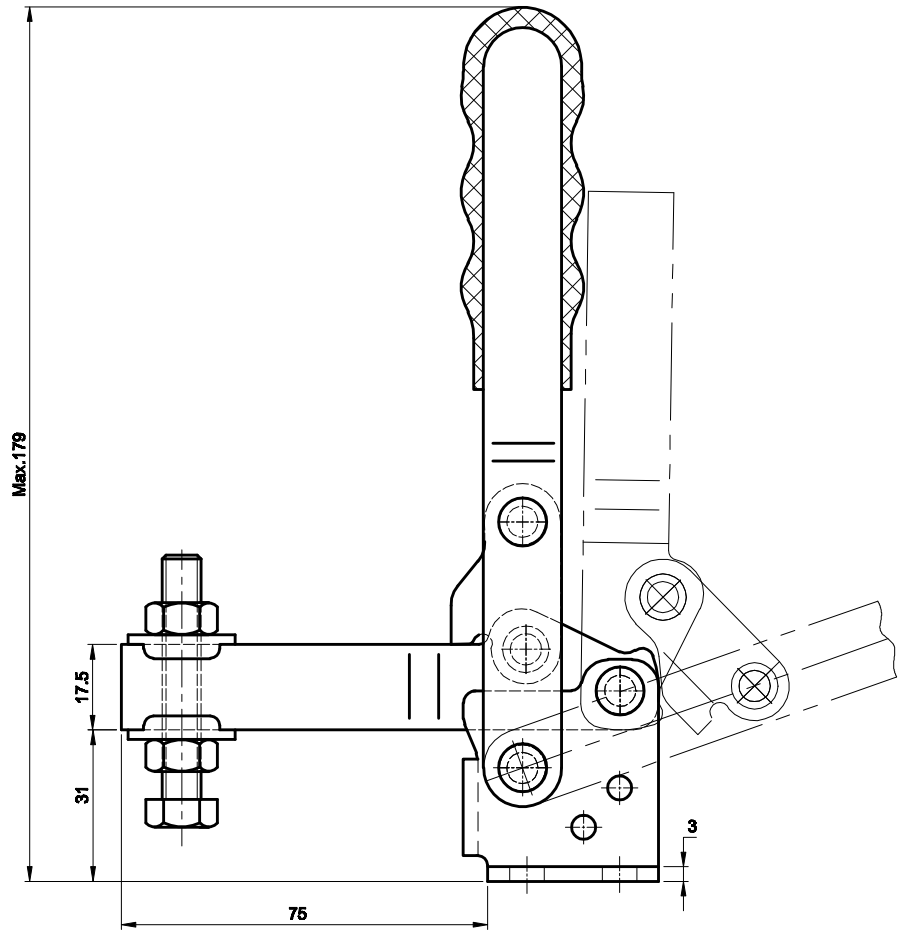

PART NUMBER: CH-12502-B

BAR OPENS: 90°~150°

HANDLE OPENS: 70°~100°

SPINDLE SUPPLIED: CH-SA-085012