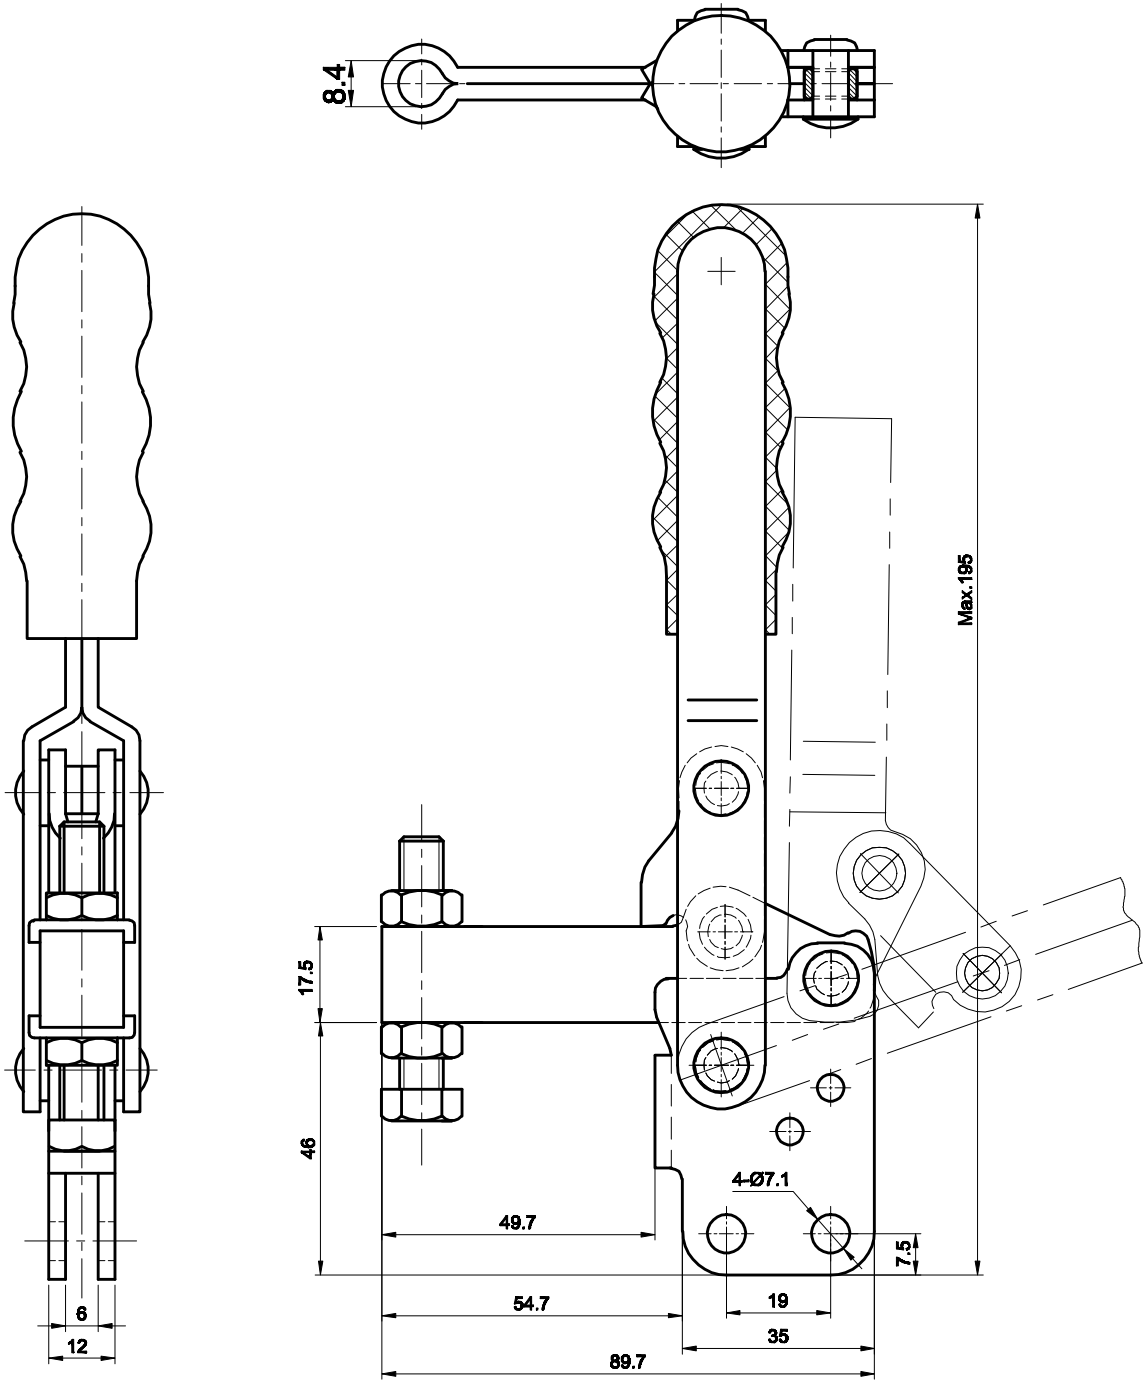

PART NUMBER: CH-12501-C

BAR OPENS: 90° ~ 150°

HANDLE OPENS: 70° ~ 100°

SPINDLE SUPPLIED: CH-SA-085012