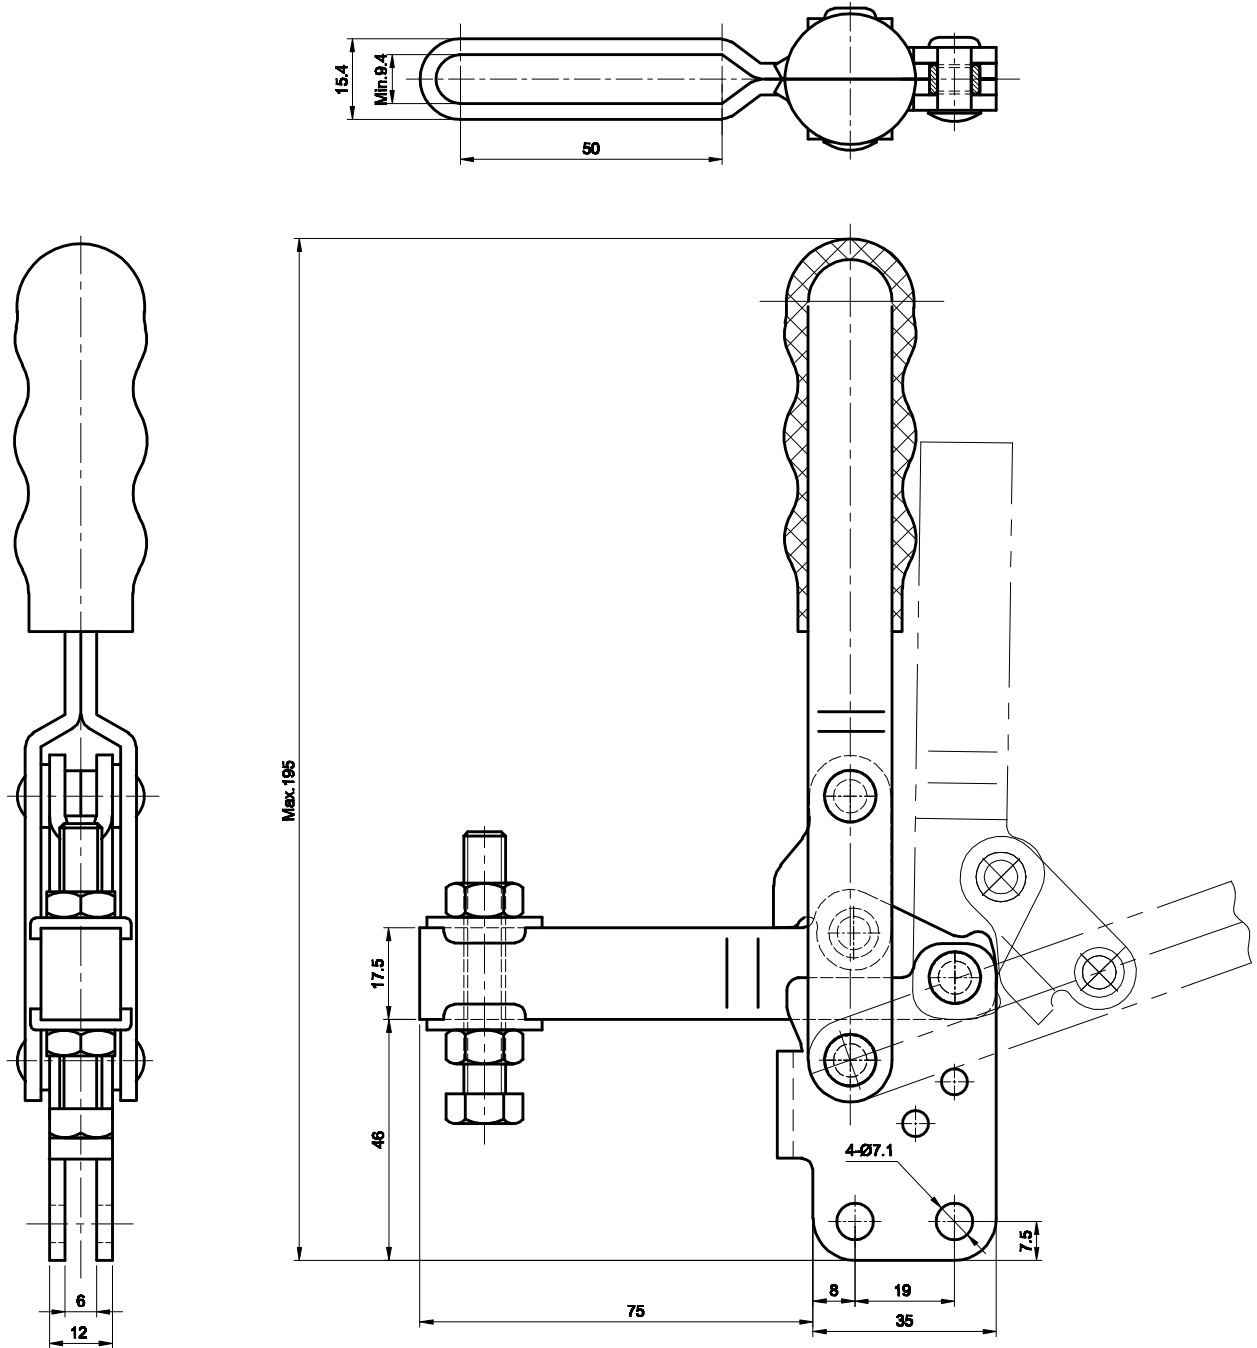

PART NUMBER: CH-12501-B

BAR OPENS: 90°~150°
HANDLE OPENS: 70°~100°
SPINDLE SUPPLIED: CH-SA-085012