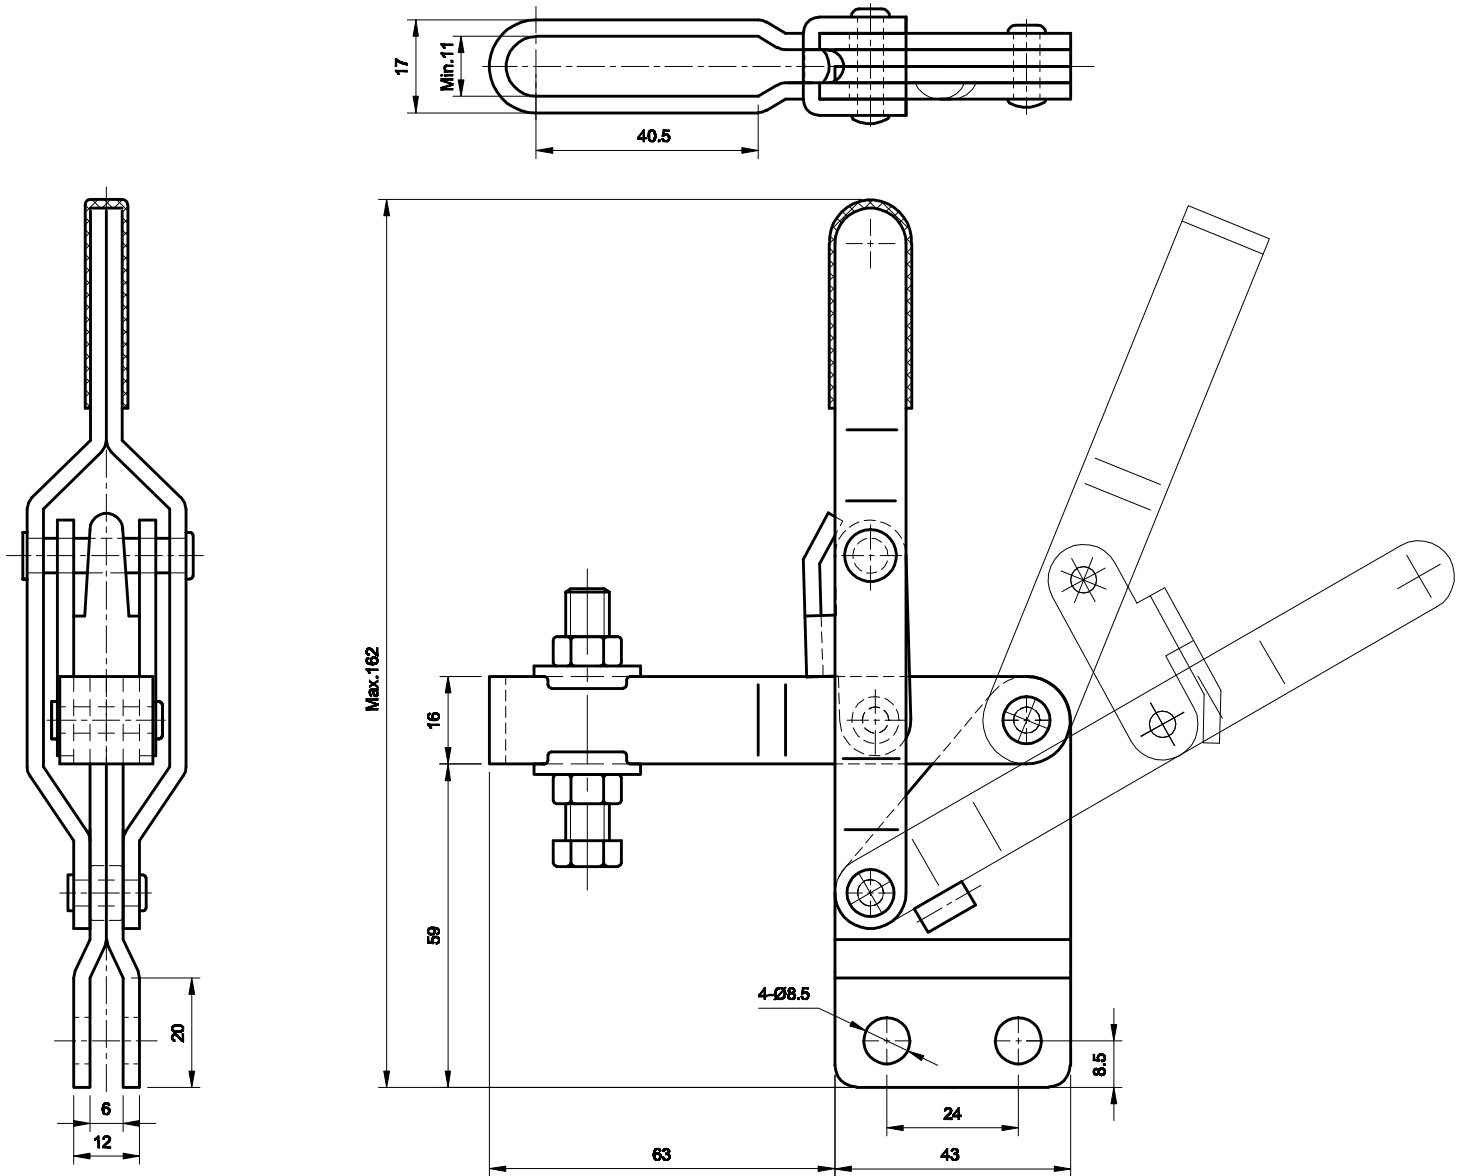

PART NUMBER: CH-12421

BAR OPENS:94°

HANDLE OPENS:45°

SPINDLE SUPPLIED:CH-SA-085012