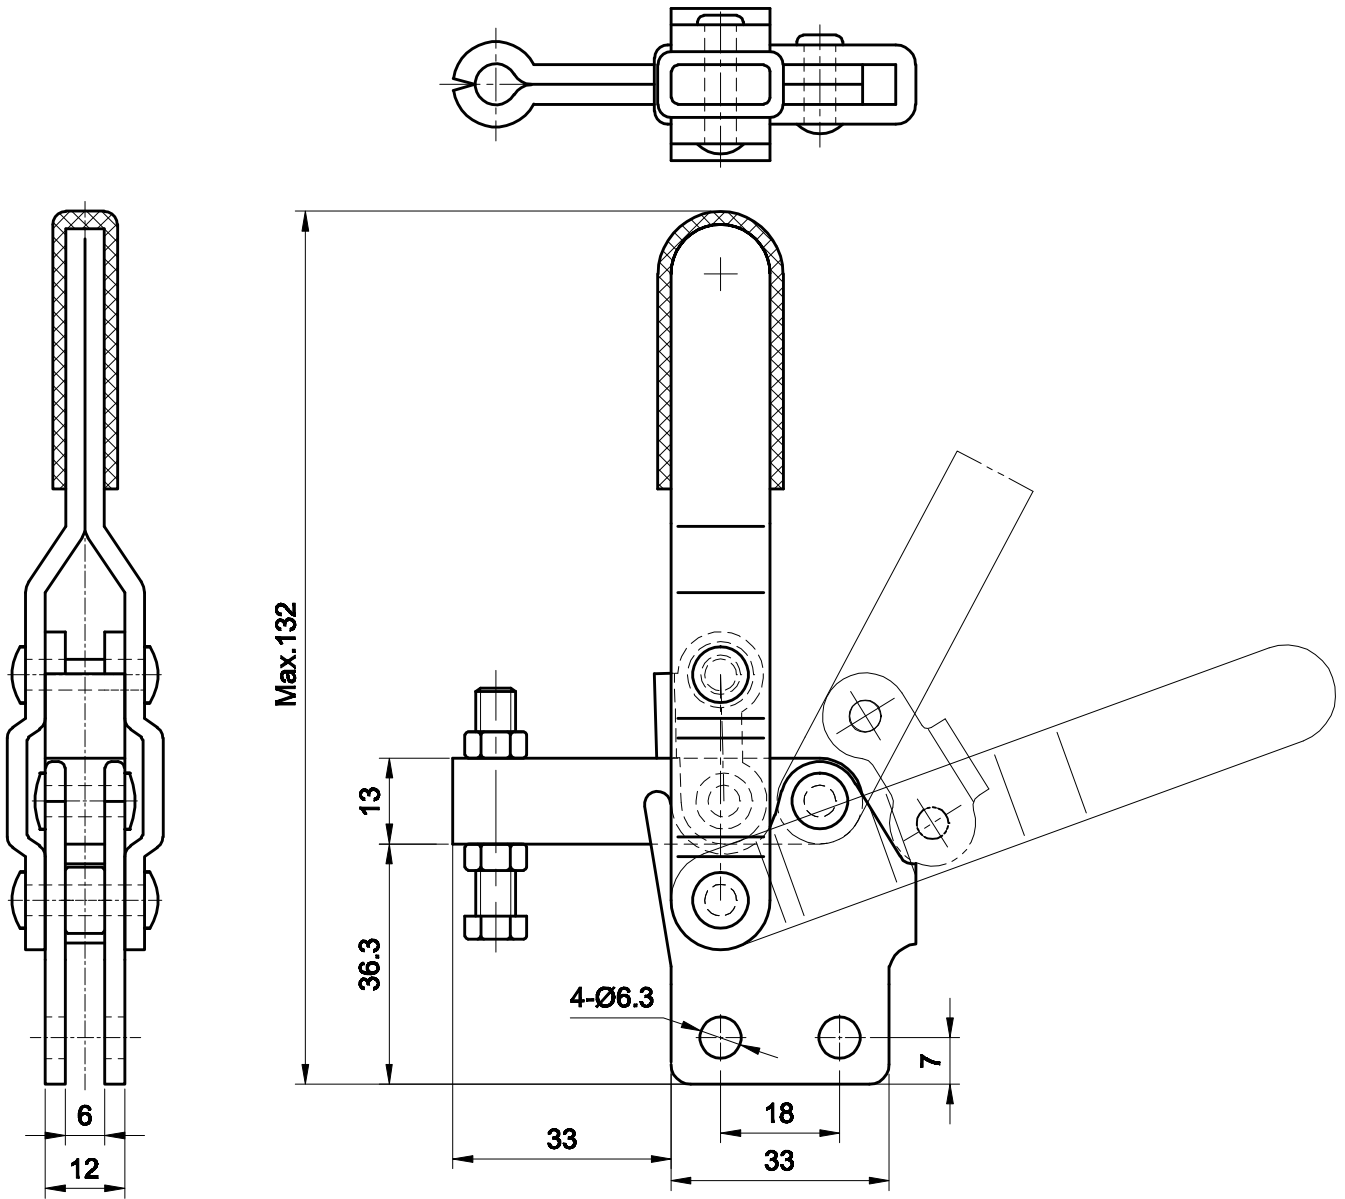

PART NUMBER: CH-12401

BAR OPENS:120°

HANDLE OPENS:75°

SPINDLE SUPPLIED:CH-SA-064010