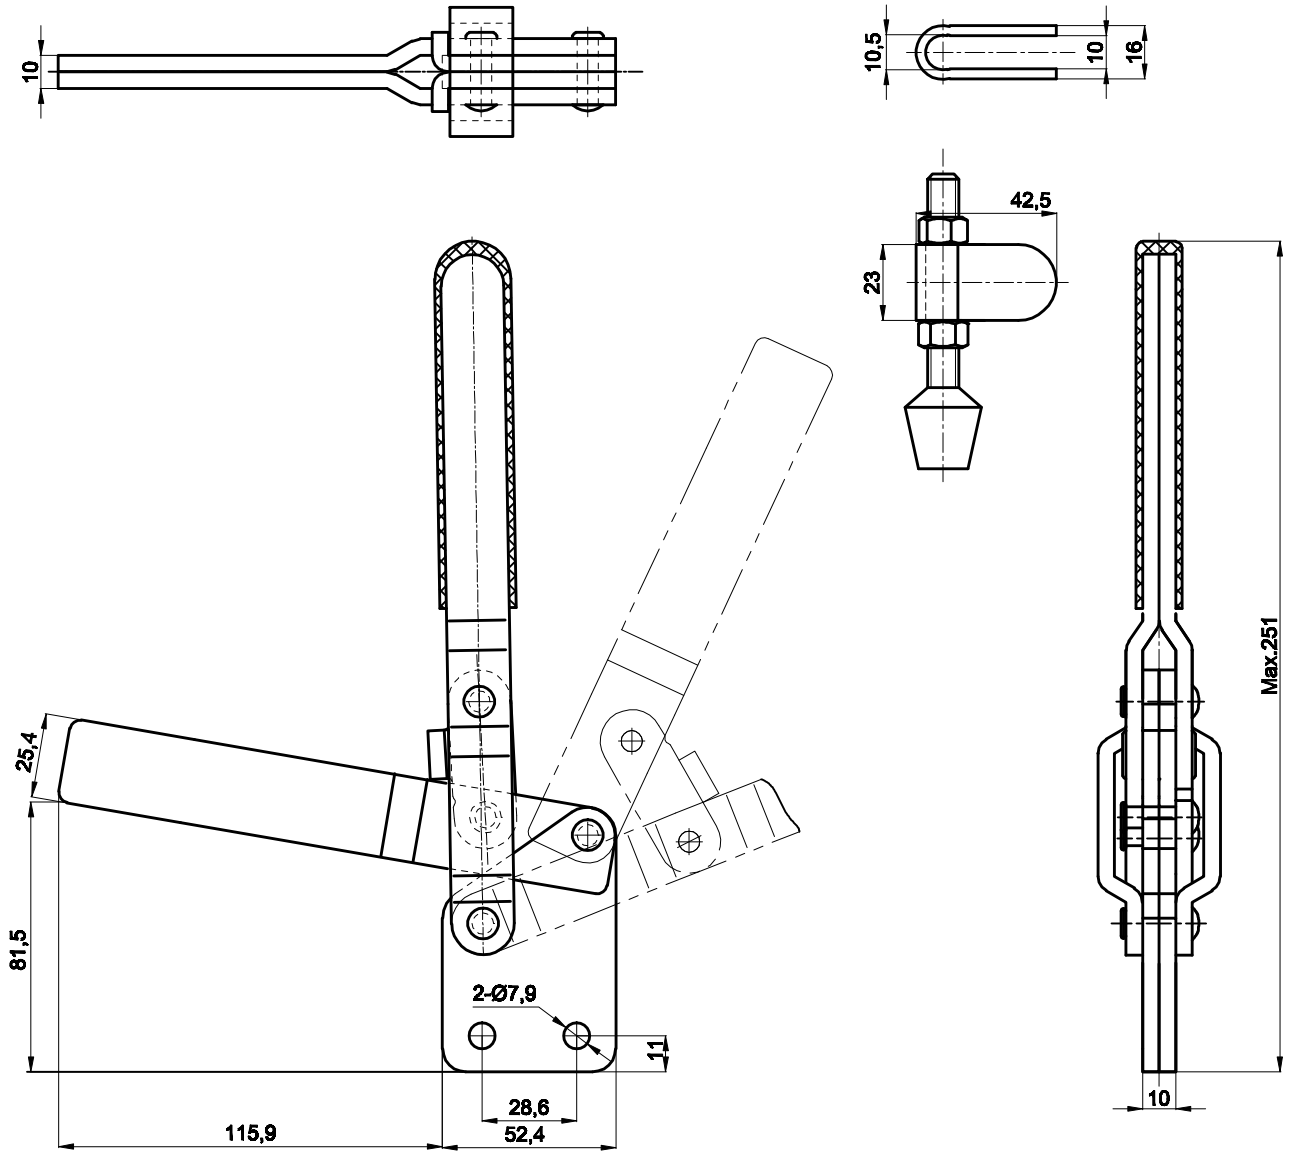

PART NUMBER: CH-12320

BAR OPENS:100°  
HANDLE OPENS:65°  
SPINDLE SUPPLIED:CH-FC-38312