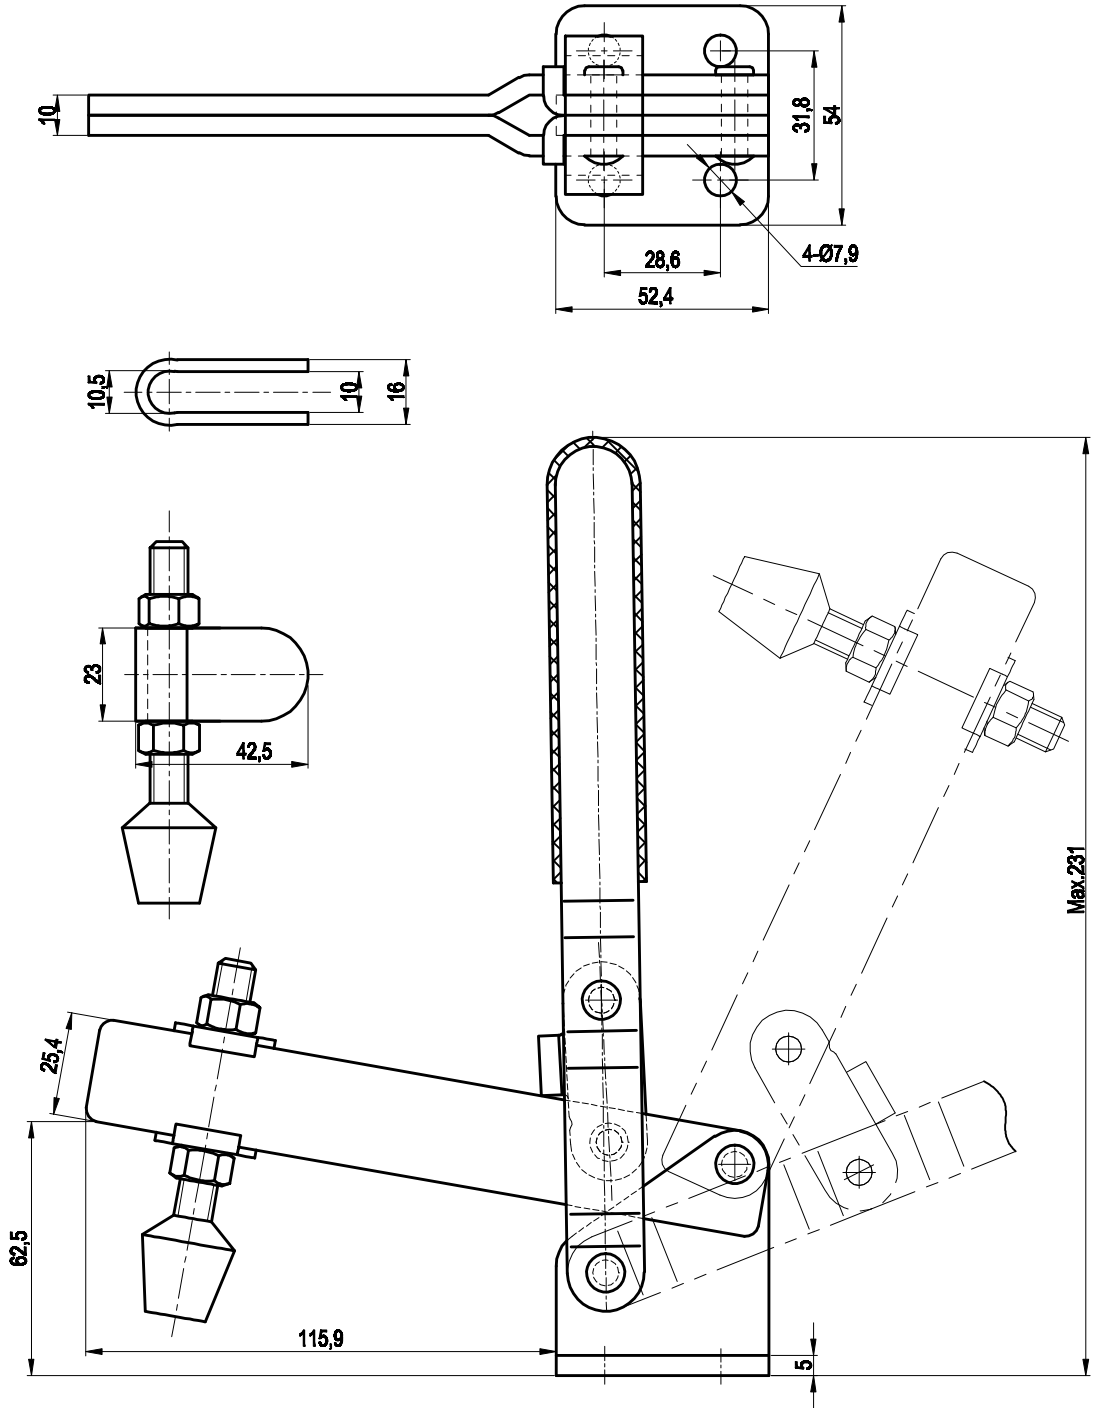

PART NUMBER: CH-12315

BAR OPENS:100°  
HANDLE OPENS:65°  
SPINDLE SUPPLIED:CH-FC-38312