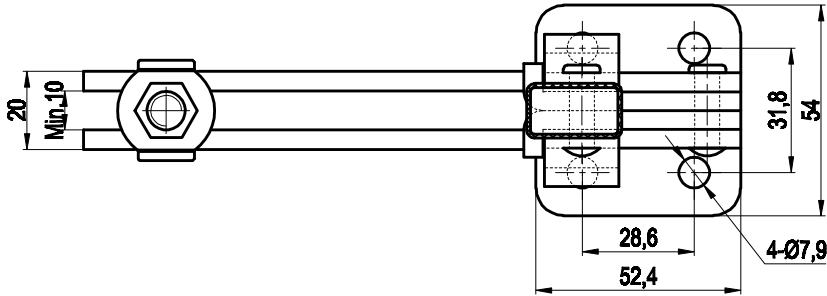

PART NUMBER: CH-12305

BAR OPENS:100°
HANDLE OPENS:65°
SPINDLE SUPPLIED:CH-FC-38312