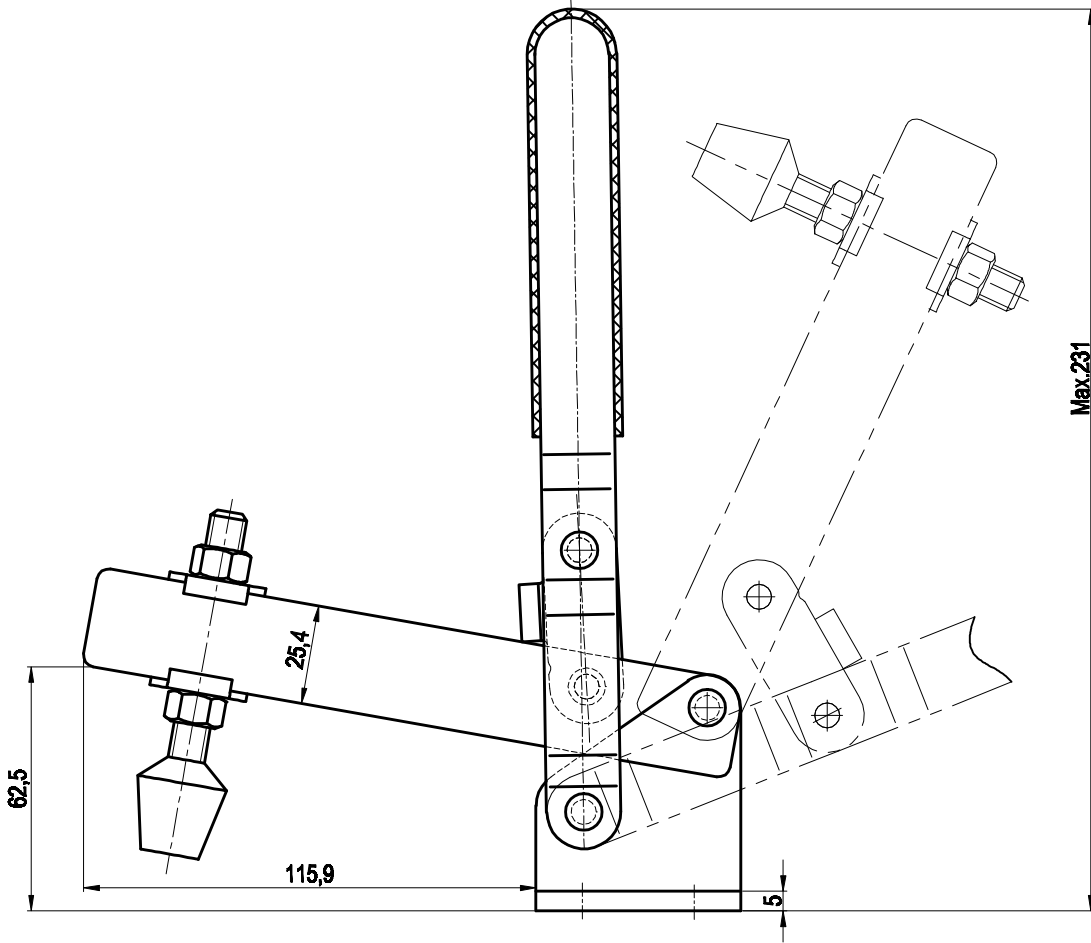

PART NUMBER: CH-12305

BAR OPENS:100°
HANDLE OPENS:65°
SPINDLE SUPPLIED:CH-FC-38312