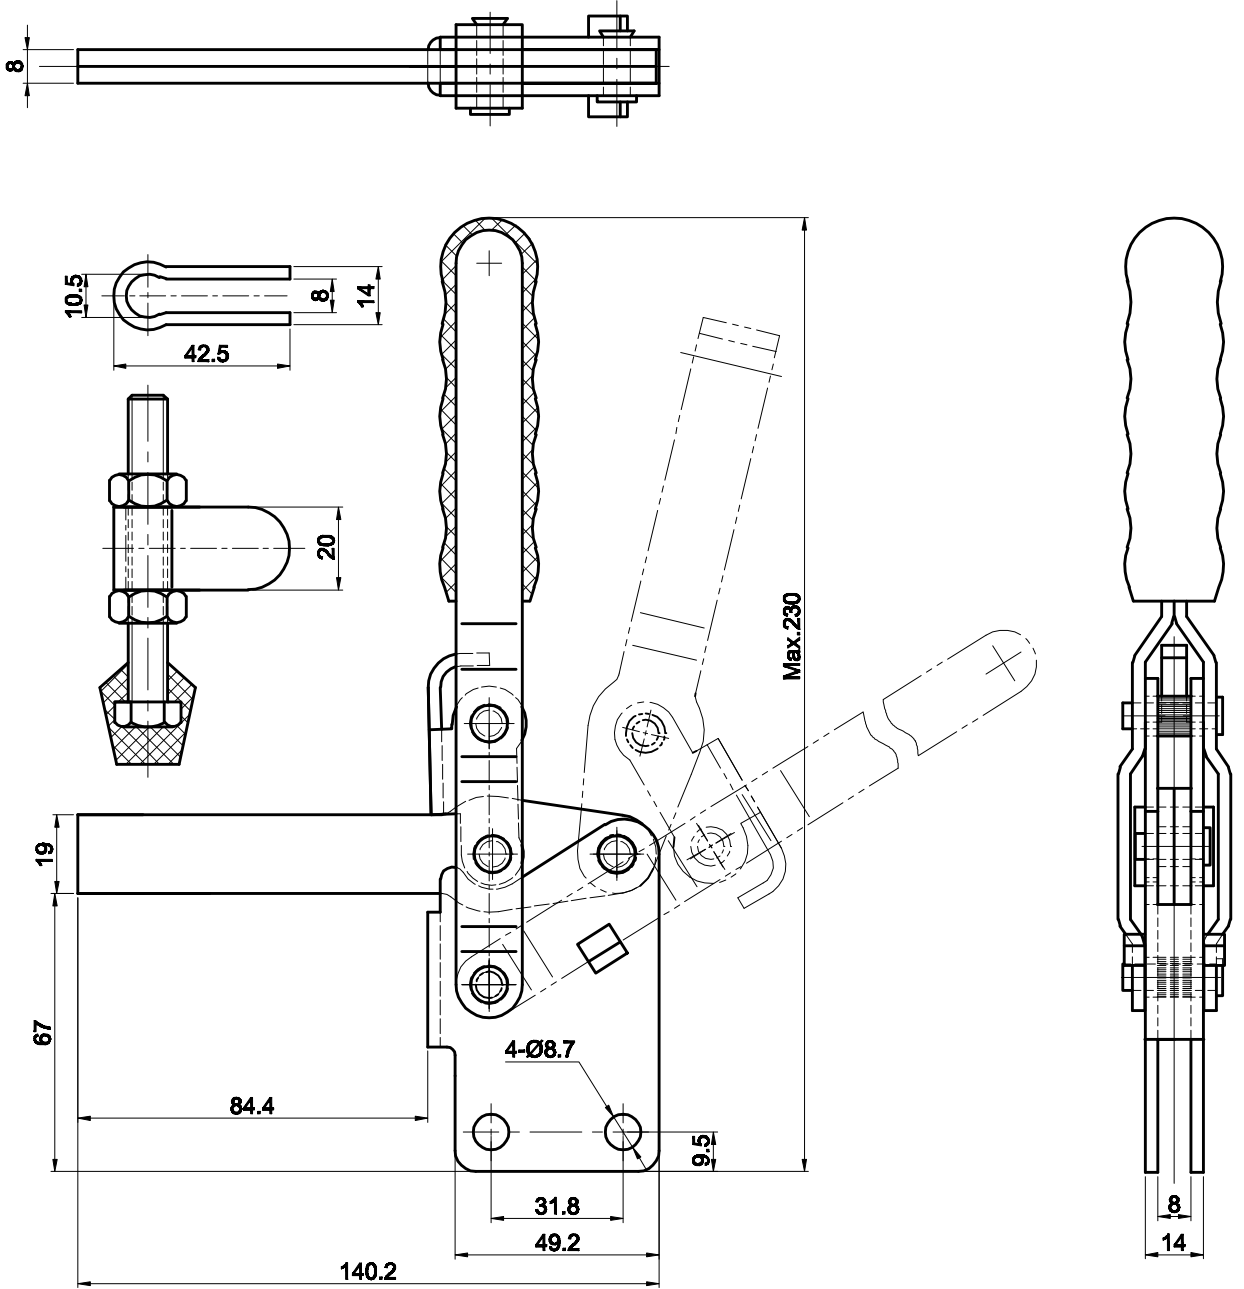

PART NUMBER: CH-12280

BAR OPENS:105°
HANDLE OPENS:58°
SPINDLE SUPPLIED:CH-FC-38312