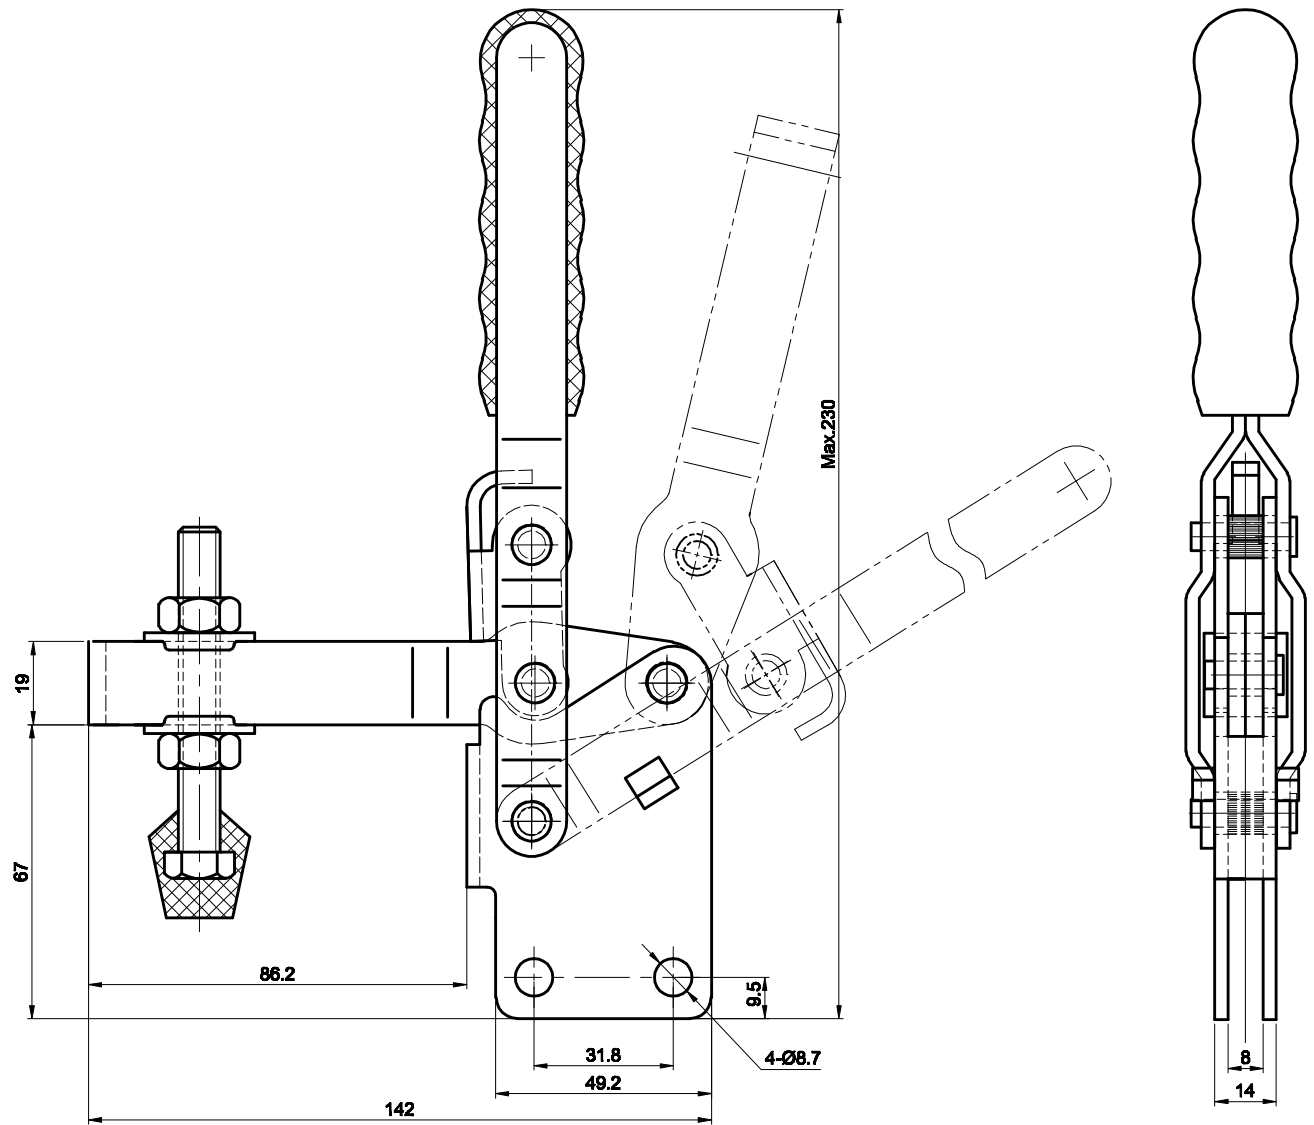

PART NUMBER: CH-12270

BAR OPENS:105°
HANDLE OPENS:58°
SPINDLE SUPPLIED:CH-FC-38312