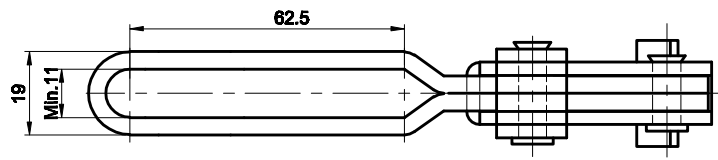

PART NUMBER: CH-12270

BAR OPENS:105°
HANDLE OPENS:58°
SPINDLE SUPPLIED:CH-FC-38312