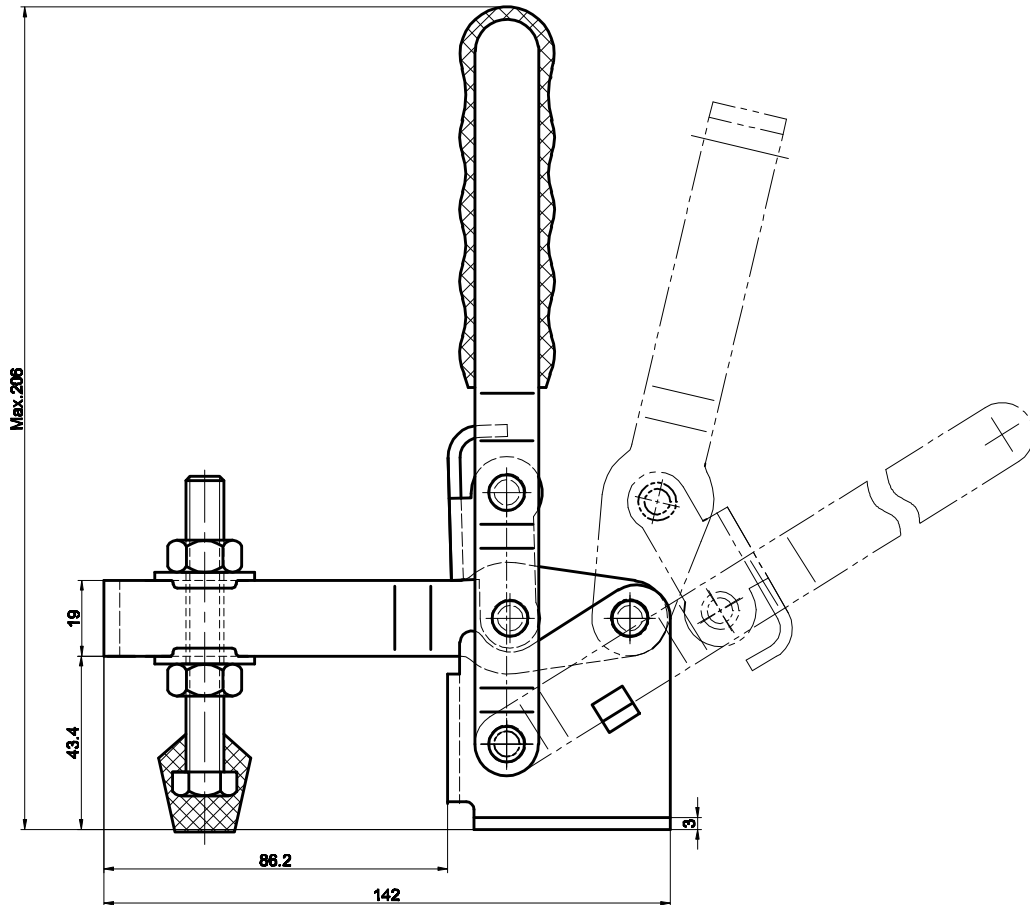

PART NUMBER: CH-12265

BAR OPENS:105°

HANDLE OPENS:58°

SPINDLE SUPPLIED:CH-FC-38312