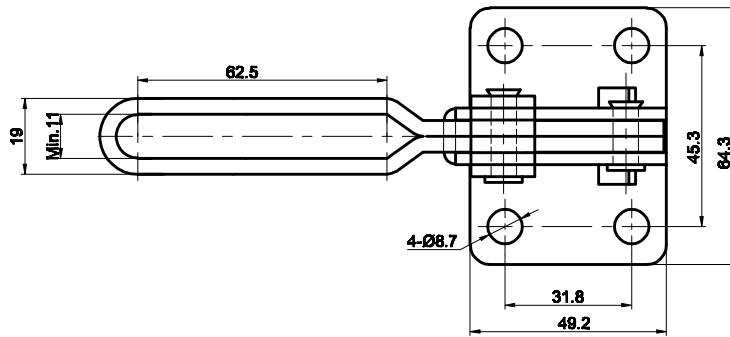

PART NUMBER: CH-12265

BAR OPENS:105°

HANDLE OPENS:58°

SPINDLE SUPPLIED:CH-FC-38312