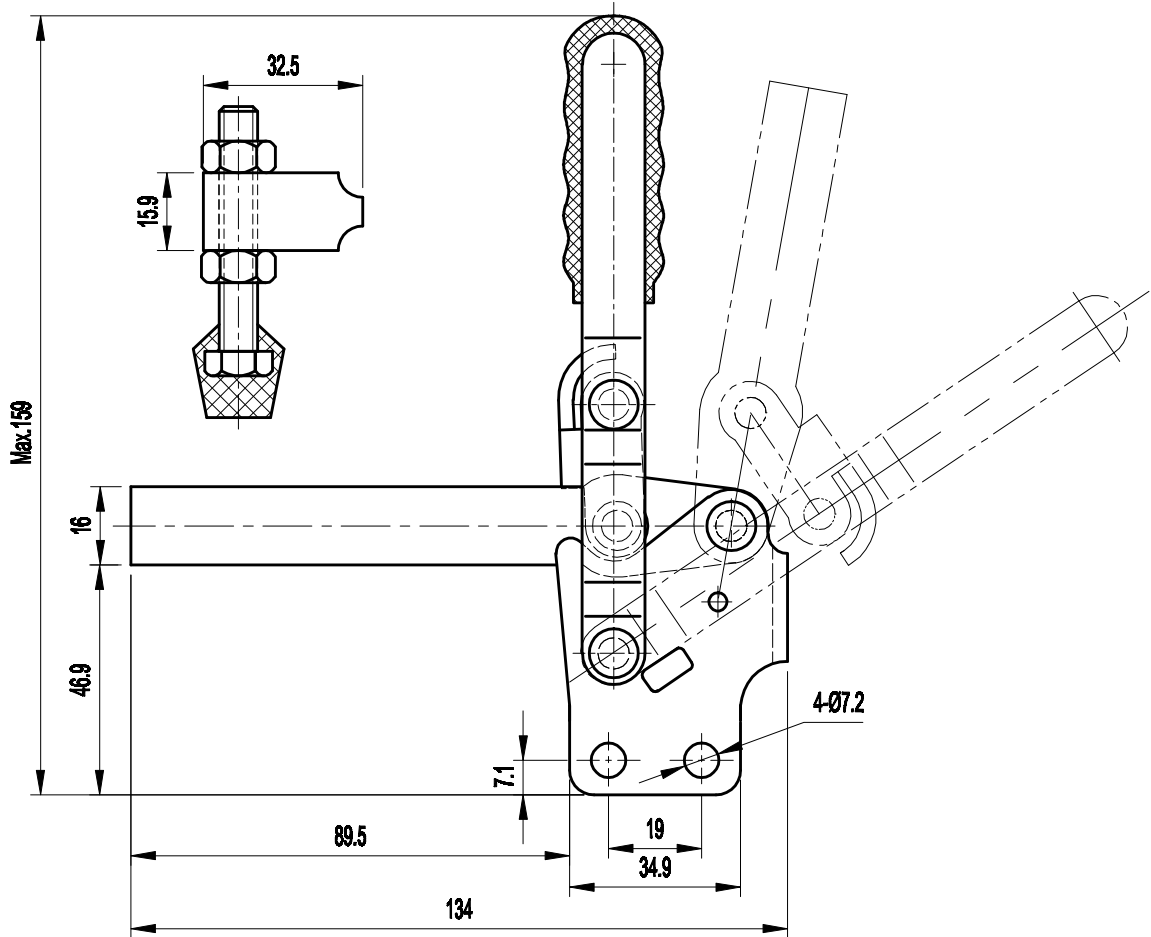

PART NUMBER: CH-12147

BAR OPENS:100°  
HANDLE OPENS:60°  
SPINDLE SUPPLIED:CH-FC-56212