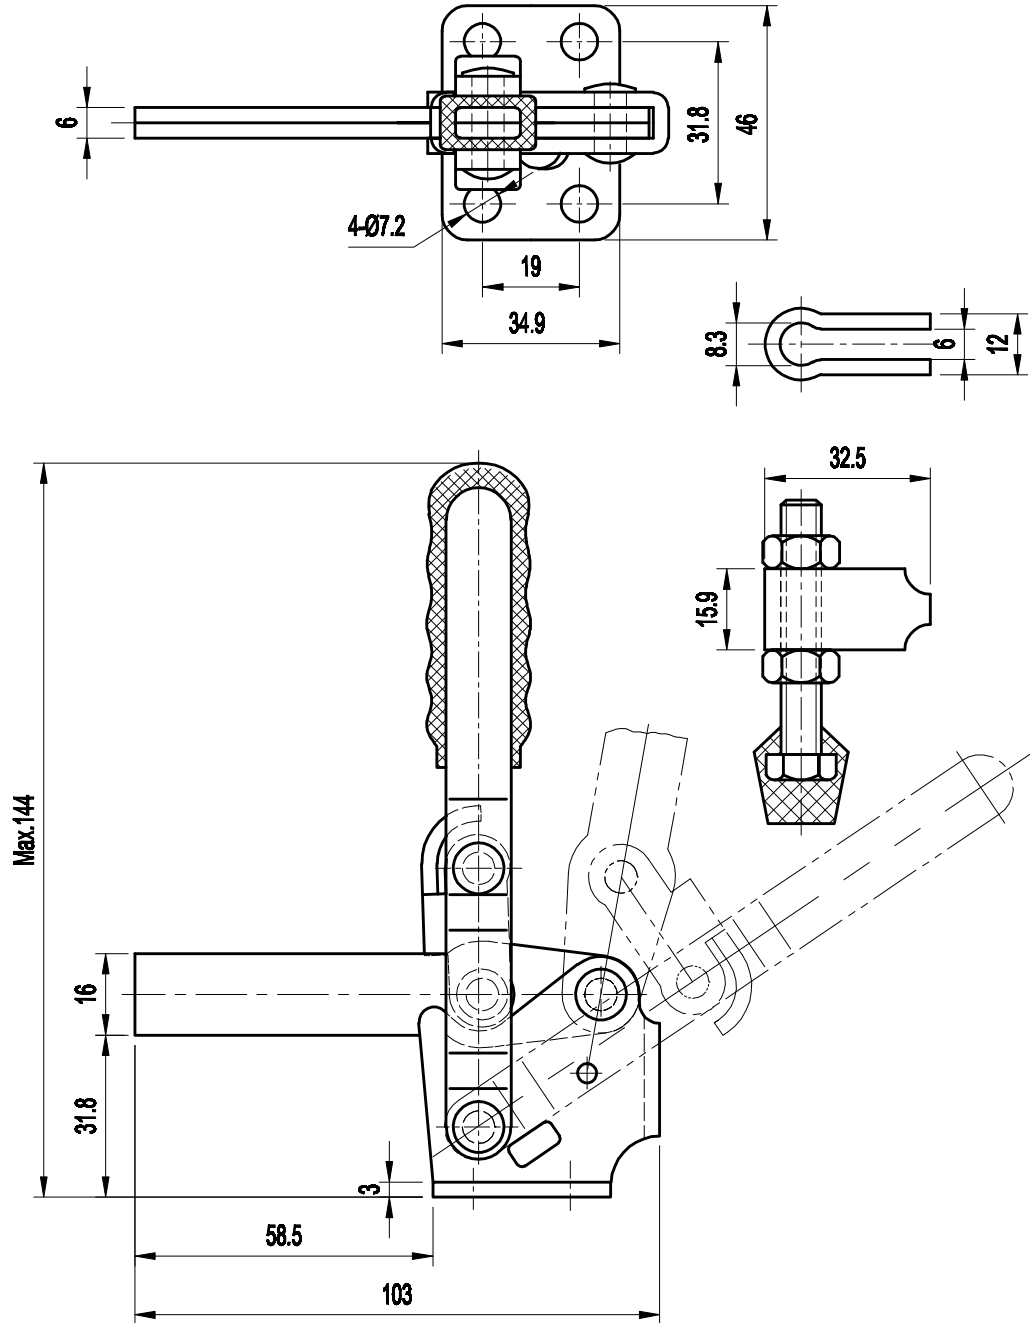

PART NUMBER: CH-12140

BAR OPENS: 100°
HANDLE OPENS: 60°
SPINDLE SUPPLIED: CH-FC-56212