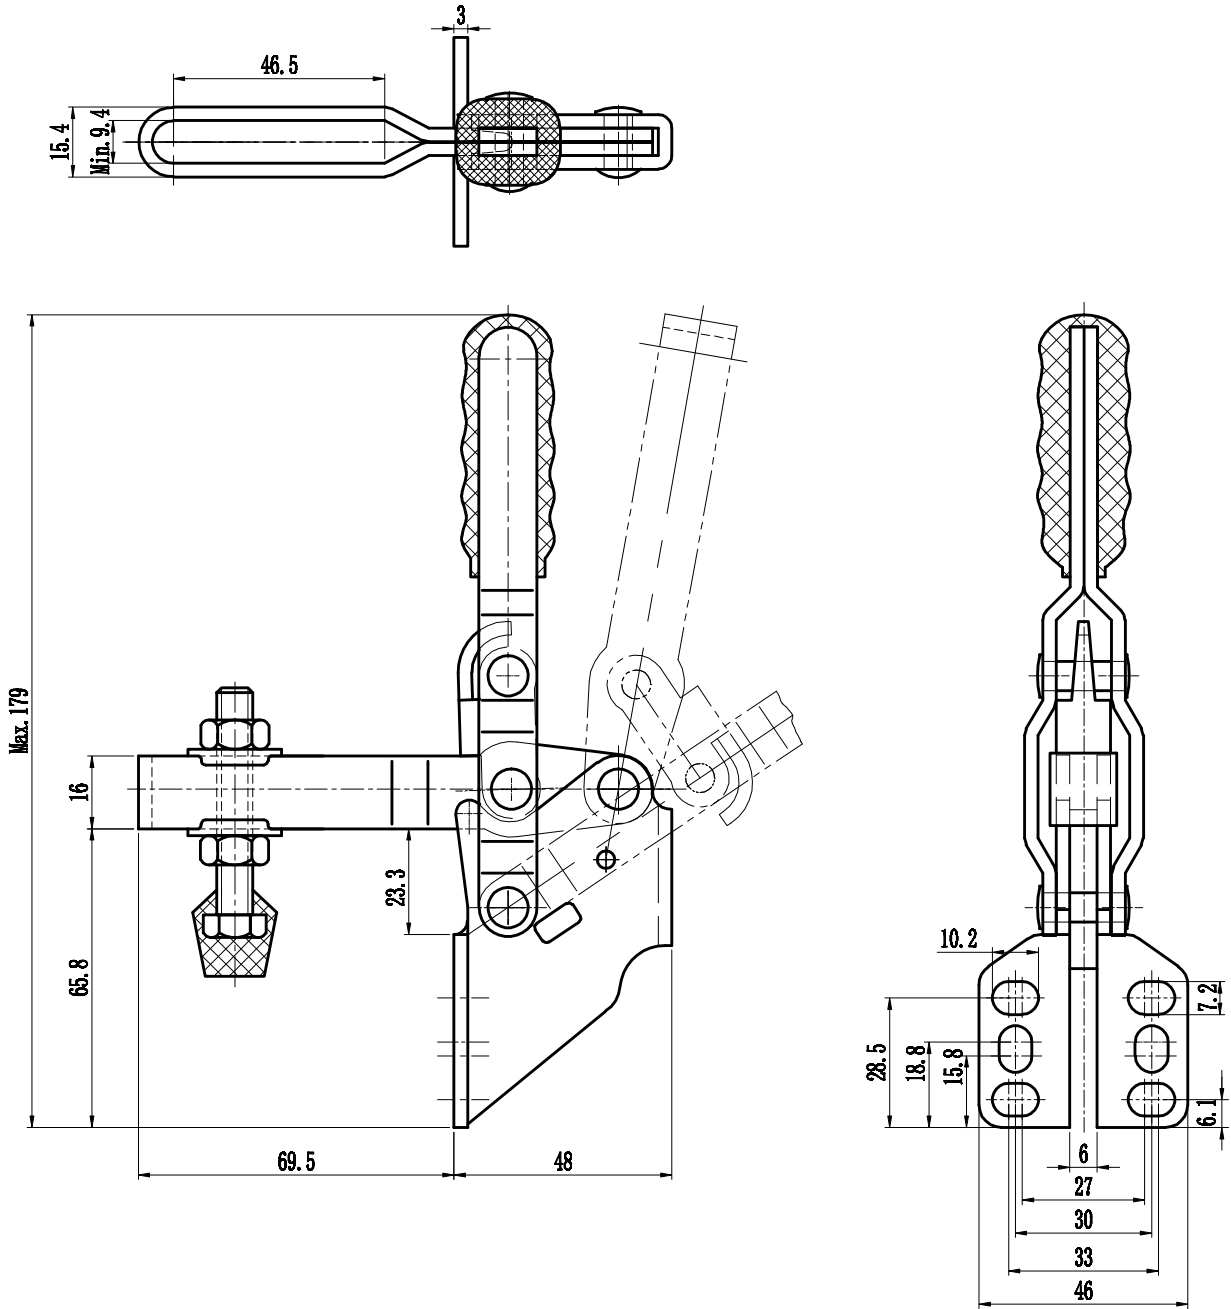

PART NUMBER: CH-12130-SM

BAR OPENS:100'  
HANDLE OPENS:60'  
SPINDLE SUPPLIED:CH-FC-56212