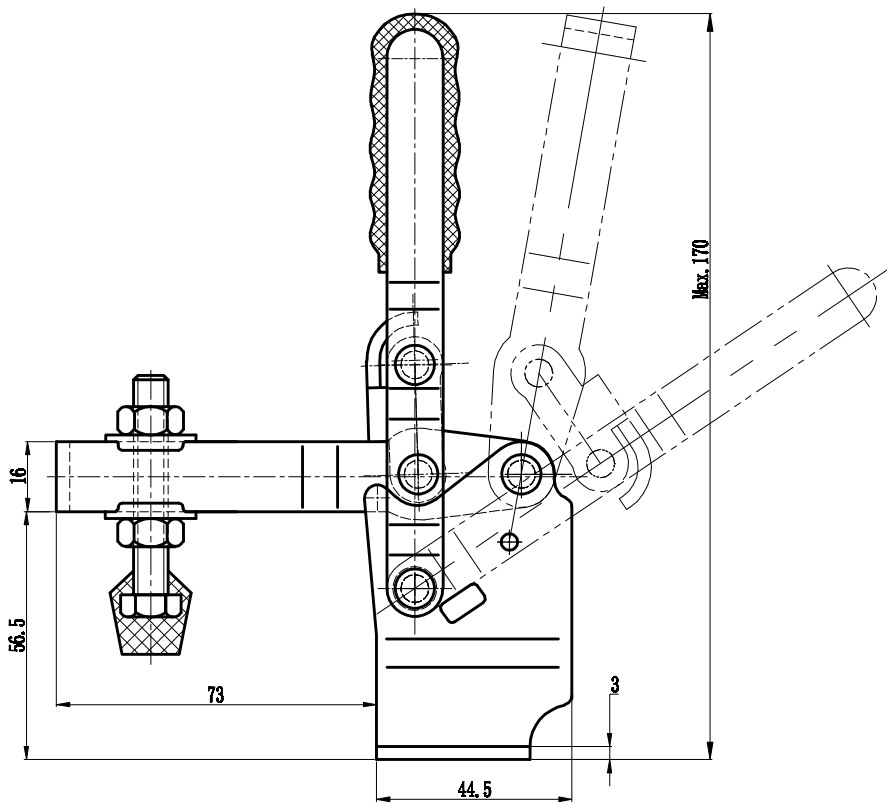

PART NUMBER: CH-12130-HB

BAR OPENS:100°
HANDLE OPENS:60°
SPINDLE SUPPLIED:CH-FC-56212