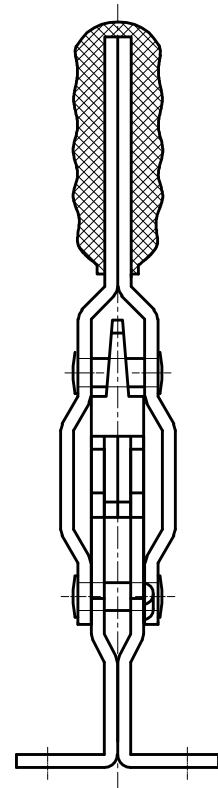

PART NUMBER: CH-12130-HB

BAR OPENS:100°
HANDLE OPENS:60°
SPINDLE SUPPLIED:CH-FC-56212