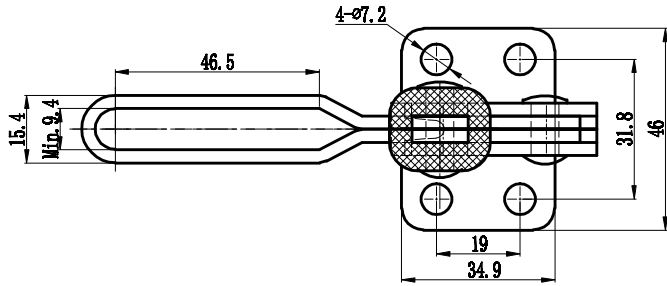

PART NUMBER: CH-12130-HB

BAR OPENS:100°
HANDLE OPENS:60°
SPINDLE SUPPLIED:CH-FC-56212