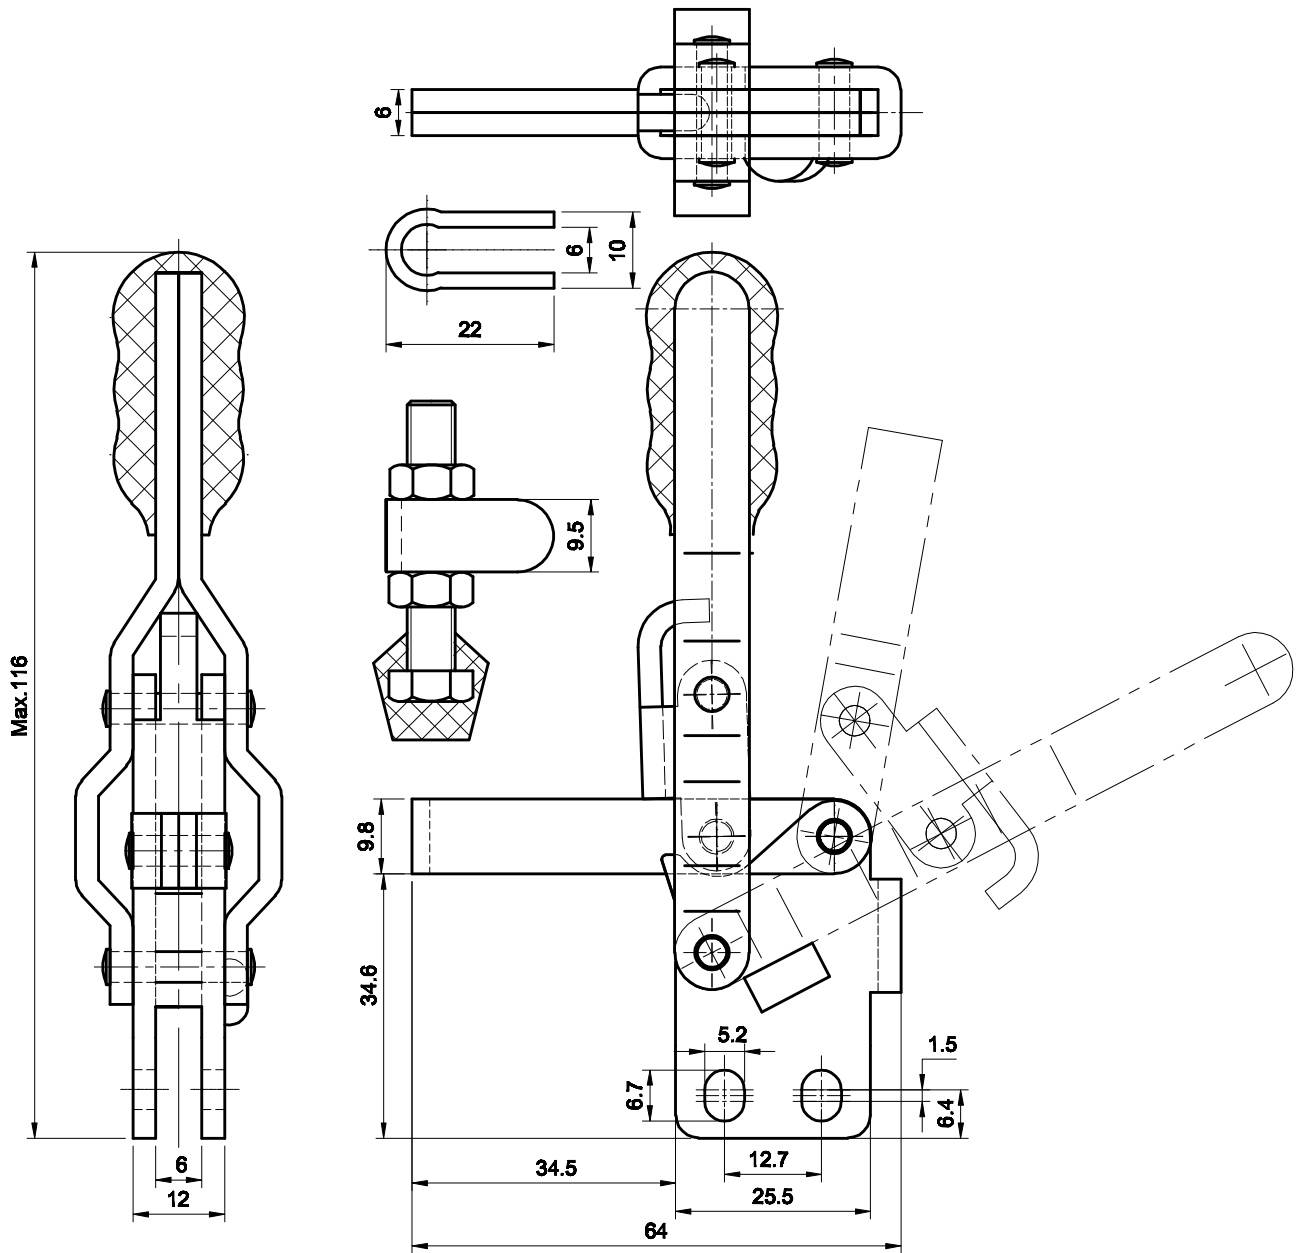

PART NUMBER: CH-12065

BAR OPENS:100°

HANDLE OPENS:60°

SPINDLE SUPPLIED:CH-FC-14134