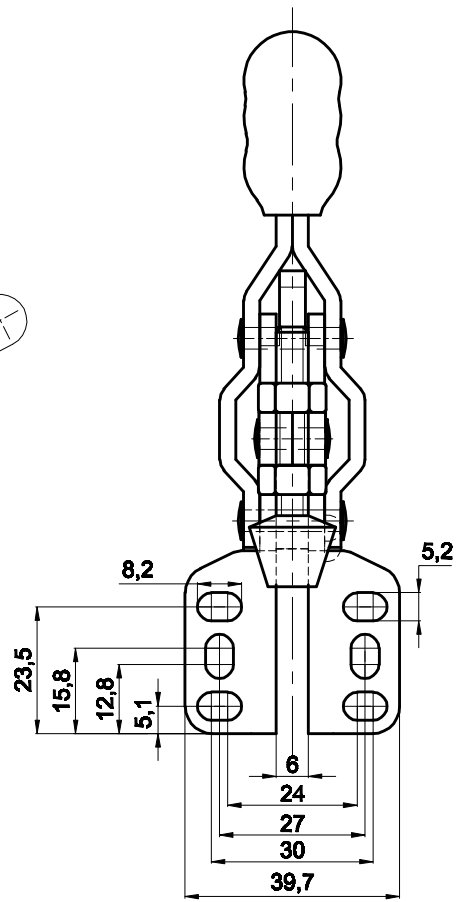

PART NUMBER: CH-12050-SM

BAR OPENS:100°

HANDLE OPENS:60°

SPINDLE SUPPLIED:CH-FC-14134