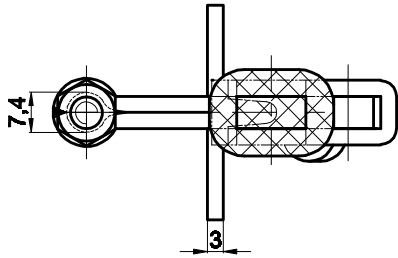

PART NUMBER: CH-12050-SM

BAR OPENS:100°

HANDLE OPENS:60°

SPINDLE SUPPLIED:CH-FC-14134