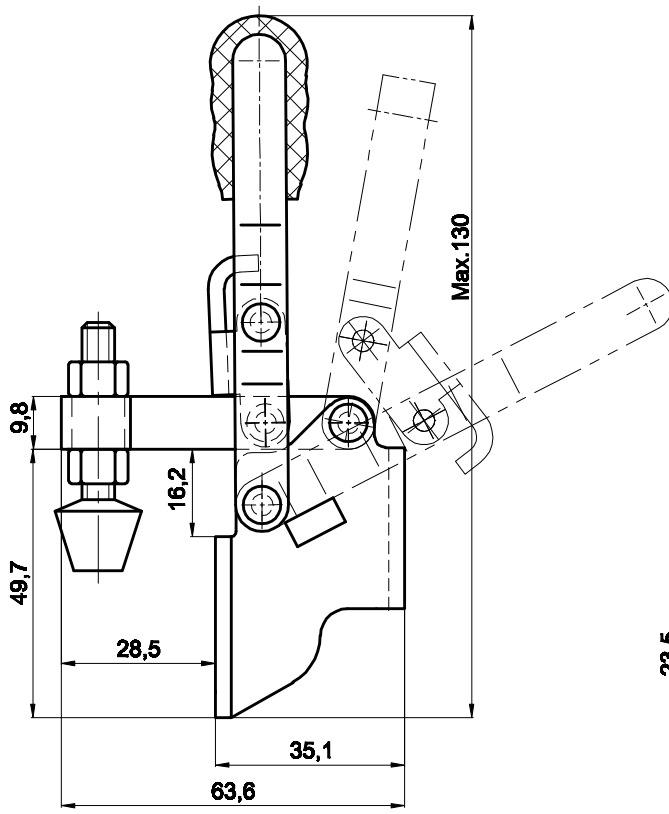

PART NUMBER: CH-12050-SM

BAR OPENS:100°

HANDLE OPENS:60°

SPINDLE SUPPLIED:CH-FC-14134