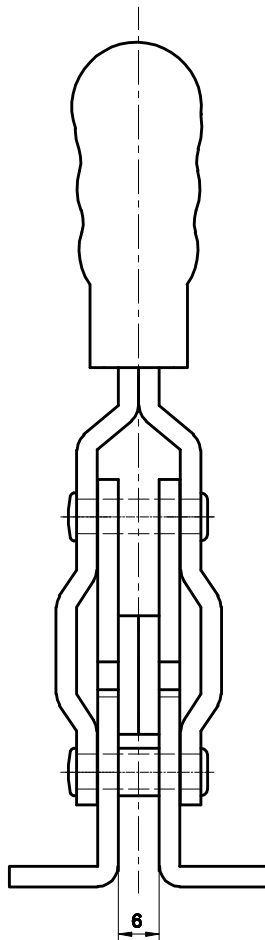

PART NUMBER: CH-11502-B

BAR OPENS: 95°~185°

HANDLE OPENS: 75°~110°

SPINDLE SUPPLIED: CH-SA-065010