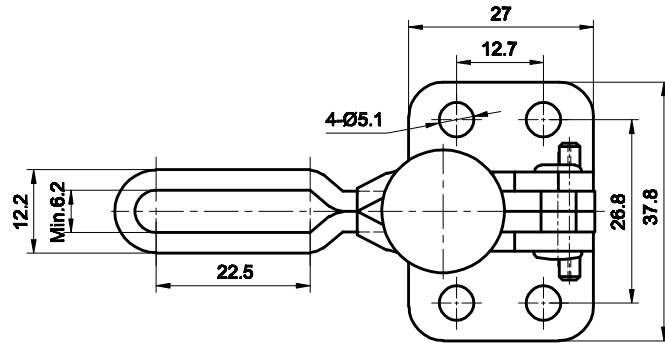

PART NUMBER: CH-11502-B

BAR OPENS: 95°~185°

HANDLE OPENS: 75°~110°

SPINDLE SUPPLIED: CH-SA-065010