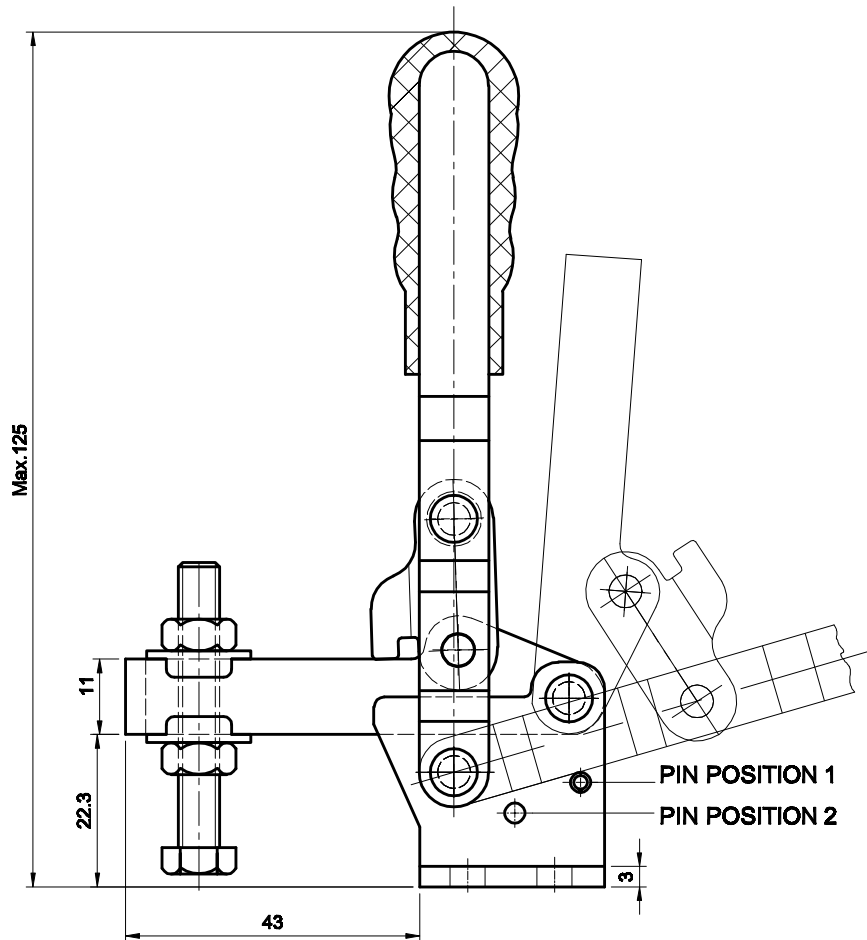

PART NUMBER: CH-11502-B

BAR OPENS: 95°~185°

HANDLE OPENS: 75°~110°

SPINDLE SUPPLIED: CH-SA-065010