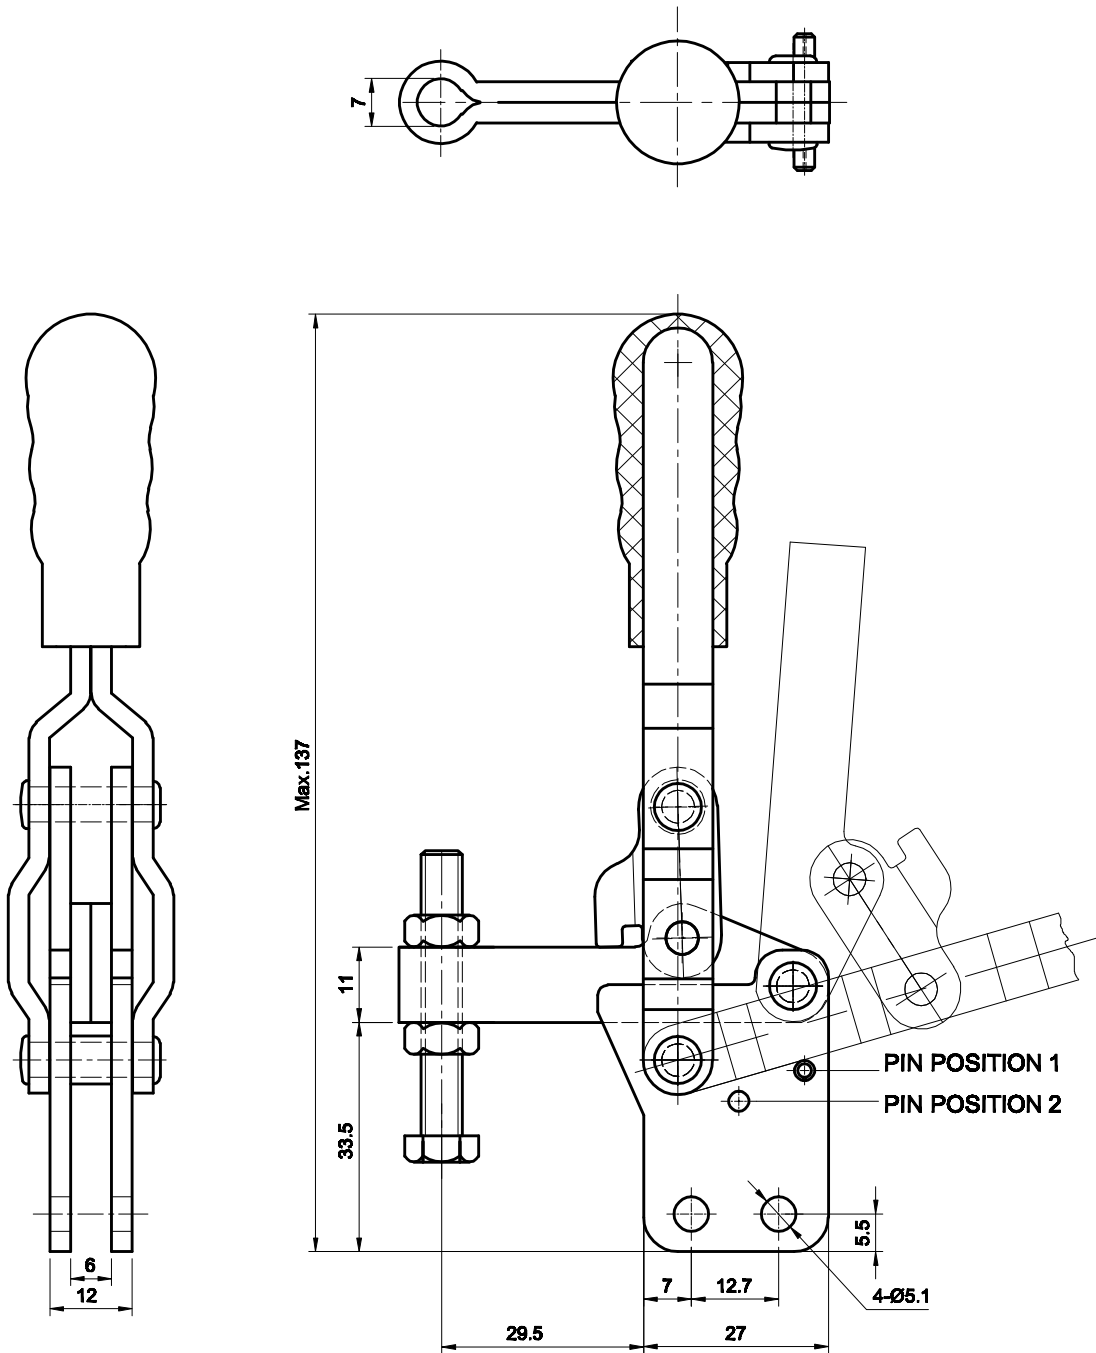

PART NUMBER: CH-11501-C

BAR OPENS:95°~185°

HANDLE OPENS:75°~110°

SPINDLE SUPPLIED:CH-SA-065010